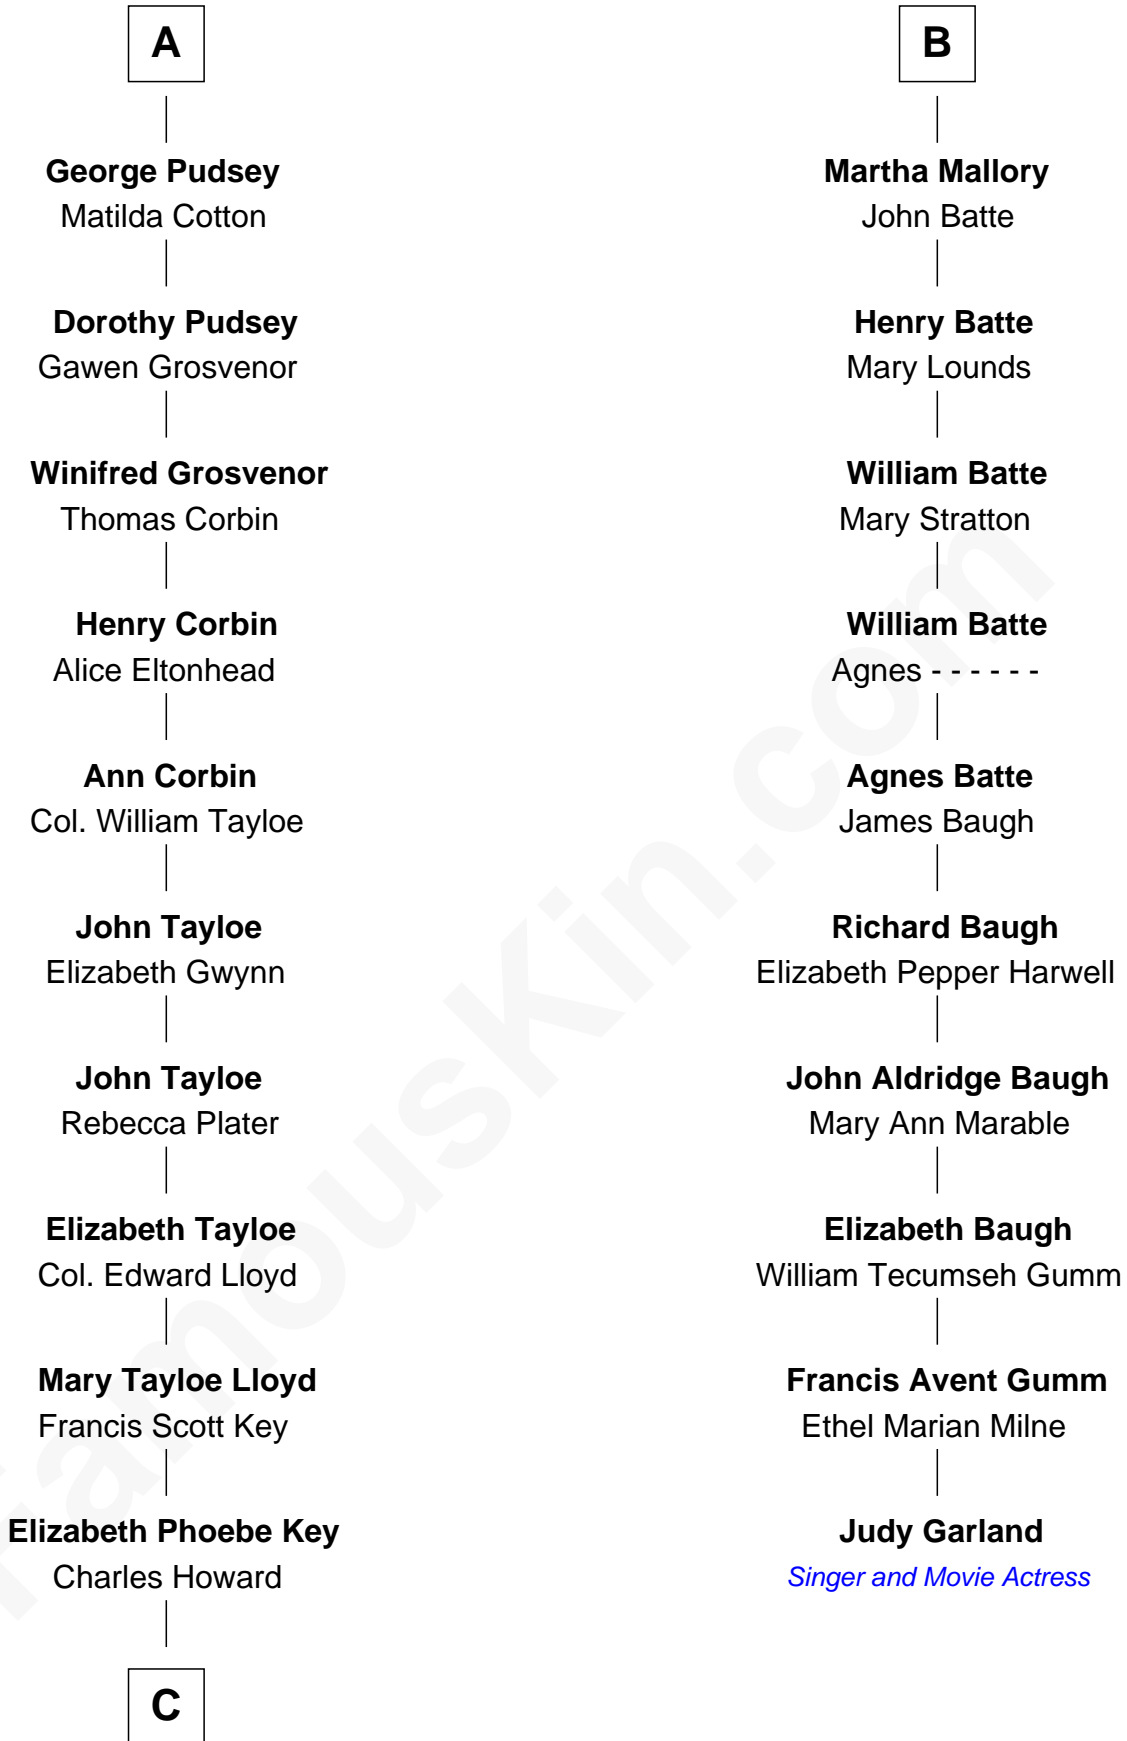

FamousKin.com

Relationship Chart of

Thomas Hunt Morgan

Nobel Prize Winner in Physiology or Medicine

16th cousin 2 times removed of

Judy Garland

Singer and Movie Actress

Henry FitzHugh

Elizabeth Grey

Eleanor Fitzhugh
Sir Thomas Tunstall

Margaret Tunstall
Sir Ralph Pudsey

Sir John Pudsey
Grace Hamerton

Henry Pudsey
Margaret Conyers

Rowland Pudsey
Edith Hare

William Pudsey
Eleanor Montfort

Robert Pudsey
Eleanor Harman

A

Sir William FitzHugh
Margery Willoughby

Lora FitzHugh
Sir John Constable

Joan Constable
Sir William Mallory

Sir John Mallory
Margaret Thwaites

Sir William Mallory
Jane Norton

Sir William Mallory
Ursula Gale

Thomas Mallory
Elizabeth Vaughan

B

C

—
Ellen Key Howard
Charlton Hunt Morgan

—
Thomas Hunt Morgan
Nobel Prize Winner

FamousKin.com