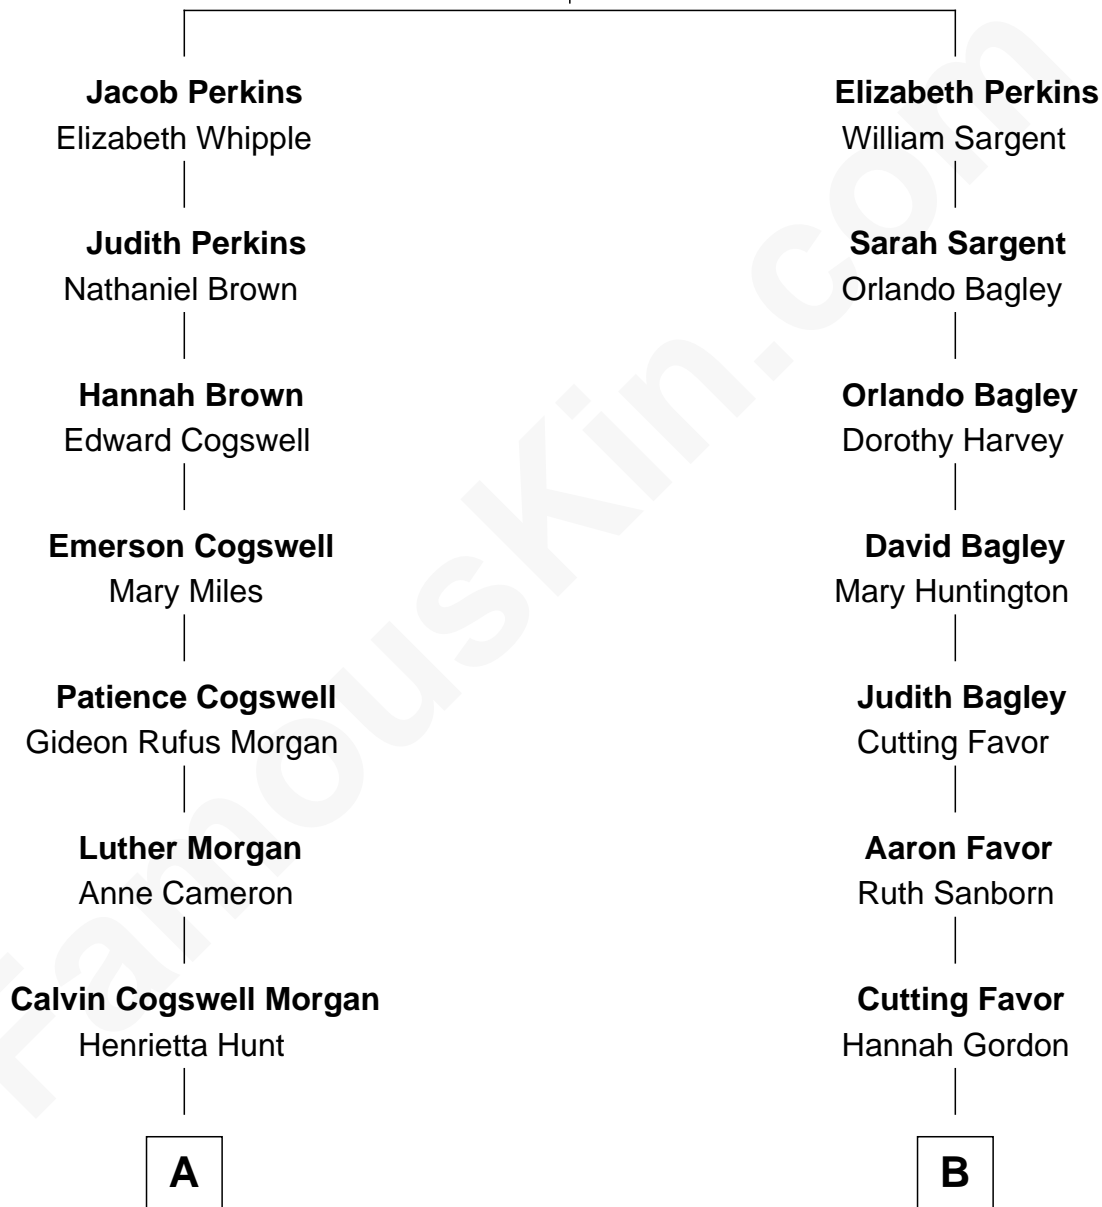

## Relationship Chart of

### Thomas Hunt Morgan

*Nobel Prize Winner in Physiology or Medicine*

8th cousin 2 times removed of

**Bette Davis**

*Movie Actress*

**John Perkins**

Judith Gater

**A**

**Charlton Hunt Morgan**

Ellen Key Howard

**Thomas Hunt Morgan**

*Nobel Prize Winner*

**B**

**Jacob Gordon Favor**

Augusta Freeman

**William Aaron Favor**