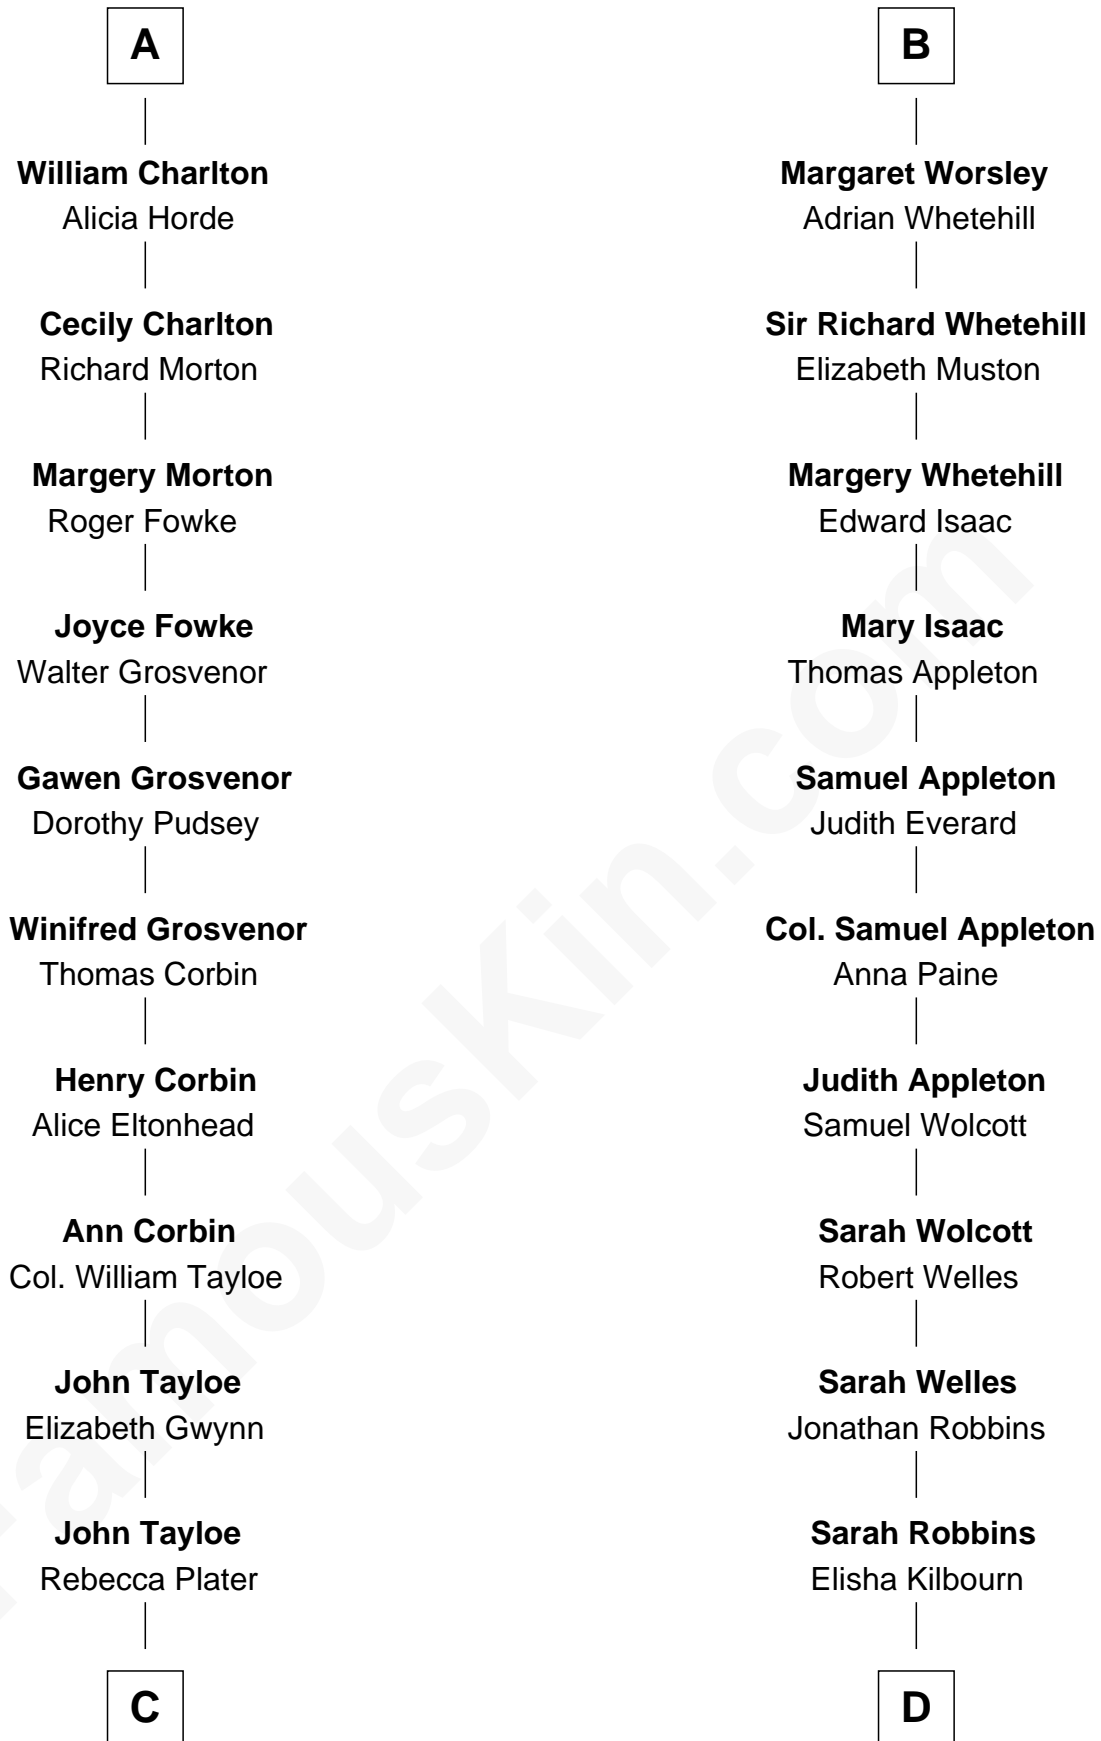

FamousKin.com

Relationship Chart of

Thomas Hunt Morgan

Nobel Prize Winner in Physiology or Medicine

18th cousin 3 times removed of

Elphalet Remington

Founder of Remington Arms Company

Sir Roger de Somery

Mary Corbet
Robert Charlton

Richard Charlton
Elizabeth Mainwaring

A

Joan de Somery
John IV le Strange

John V le Strange
Maud de Walton

Elizabeth le Strange
Gruffydd ap Madog

Gruffydd Fychan ap Gruffydd
Elen ferch Thomas ap Llewelyn

Lowri ferch Gruffydd Fychan
Robert Puleston

Angharad Puleston
Edwart Trevor ap Daffyd

Rose Trevor ferch Edwart
Otevell Worsley

B

C

Elizabeth Tayloe
Col. Edward Lloyd

Mary Tayloe Lloyd
Francis Scott Key

Elizabeth Phoebe Key
Charles Howard