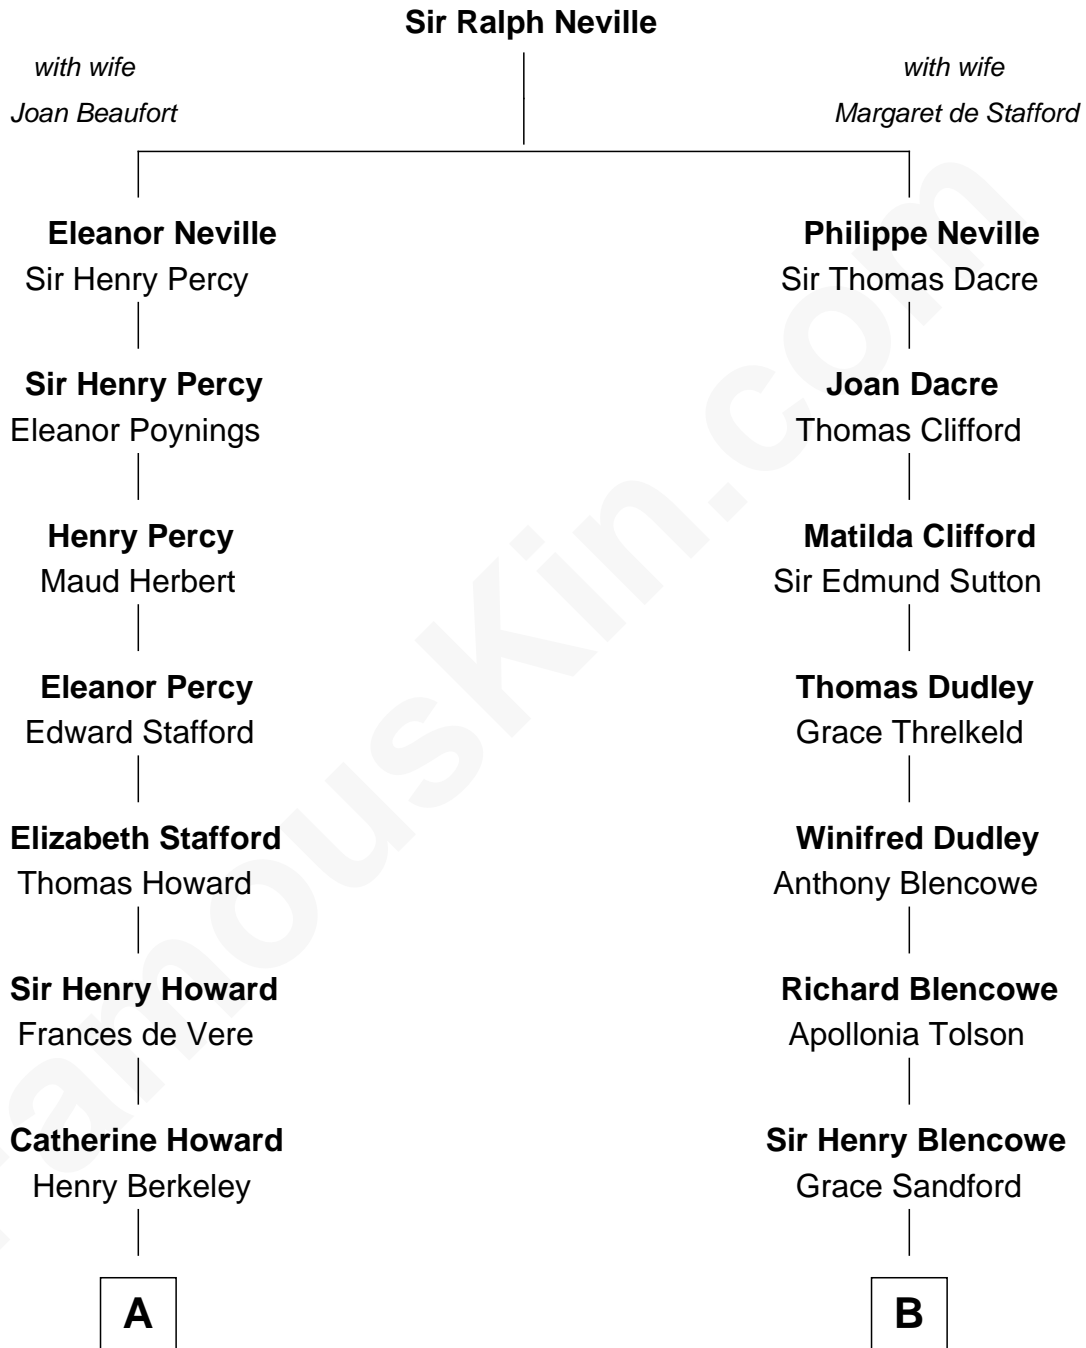

FamousKin.com

Relationship Chart of

Thomas Hunt Morgan

Nobel Prize Winner in Physiology or Medicine

18th cousin 2 times removed of

Paris Hilton

Socialite and TV Personality

A