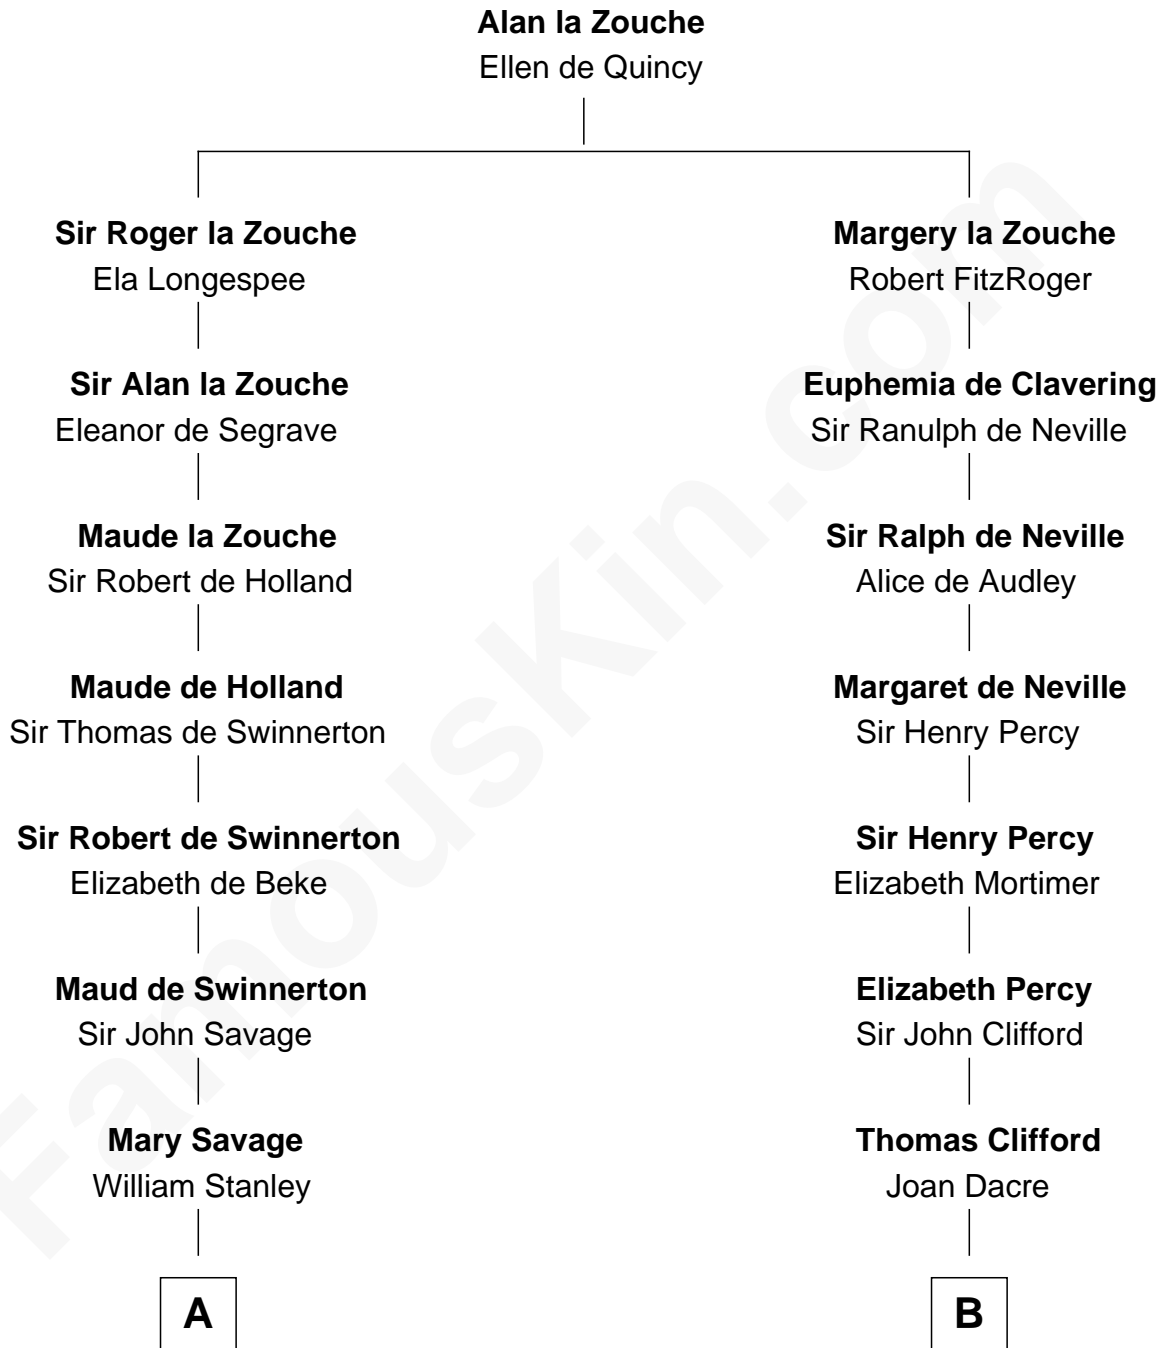

FamousKin.com

Relationship Chart of

Thomas Hunt Morgan

Nobel Prize Winner in Physiology or Medicine

13th cousin 8 times removed of

Richard More

(c1614 - c1696) Mayflower passenger 1620

MAYFLOWER

C

—
Elizabeth Tayloe
Col. Edward Lloyd

—
Mary Tayloe Lloyd
Francis Scott Key

—
Elizabeth Phoebe Key
Charles Howard

—
Ellen Key Howard
Charlton Hunt Morgan

—
Thomas Hunt Morgan
Nobel Prize Winner

FamousKin.com