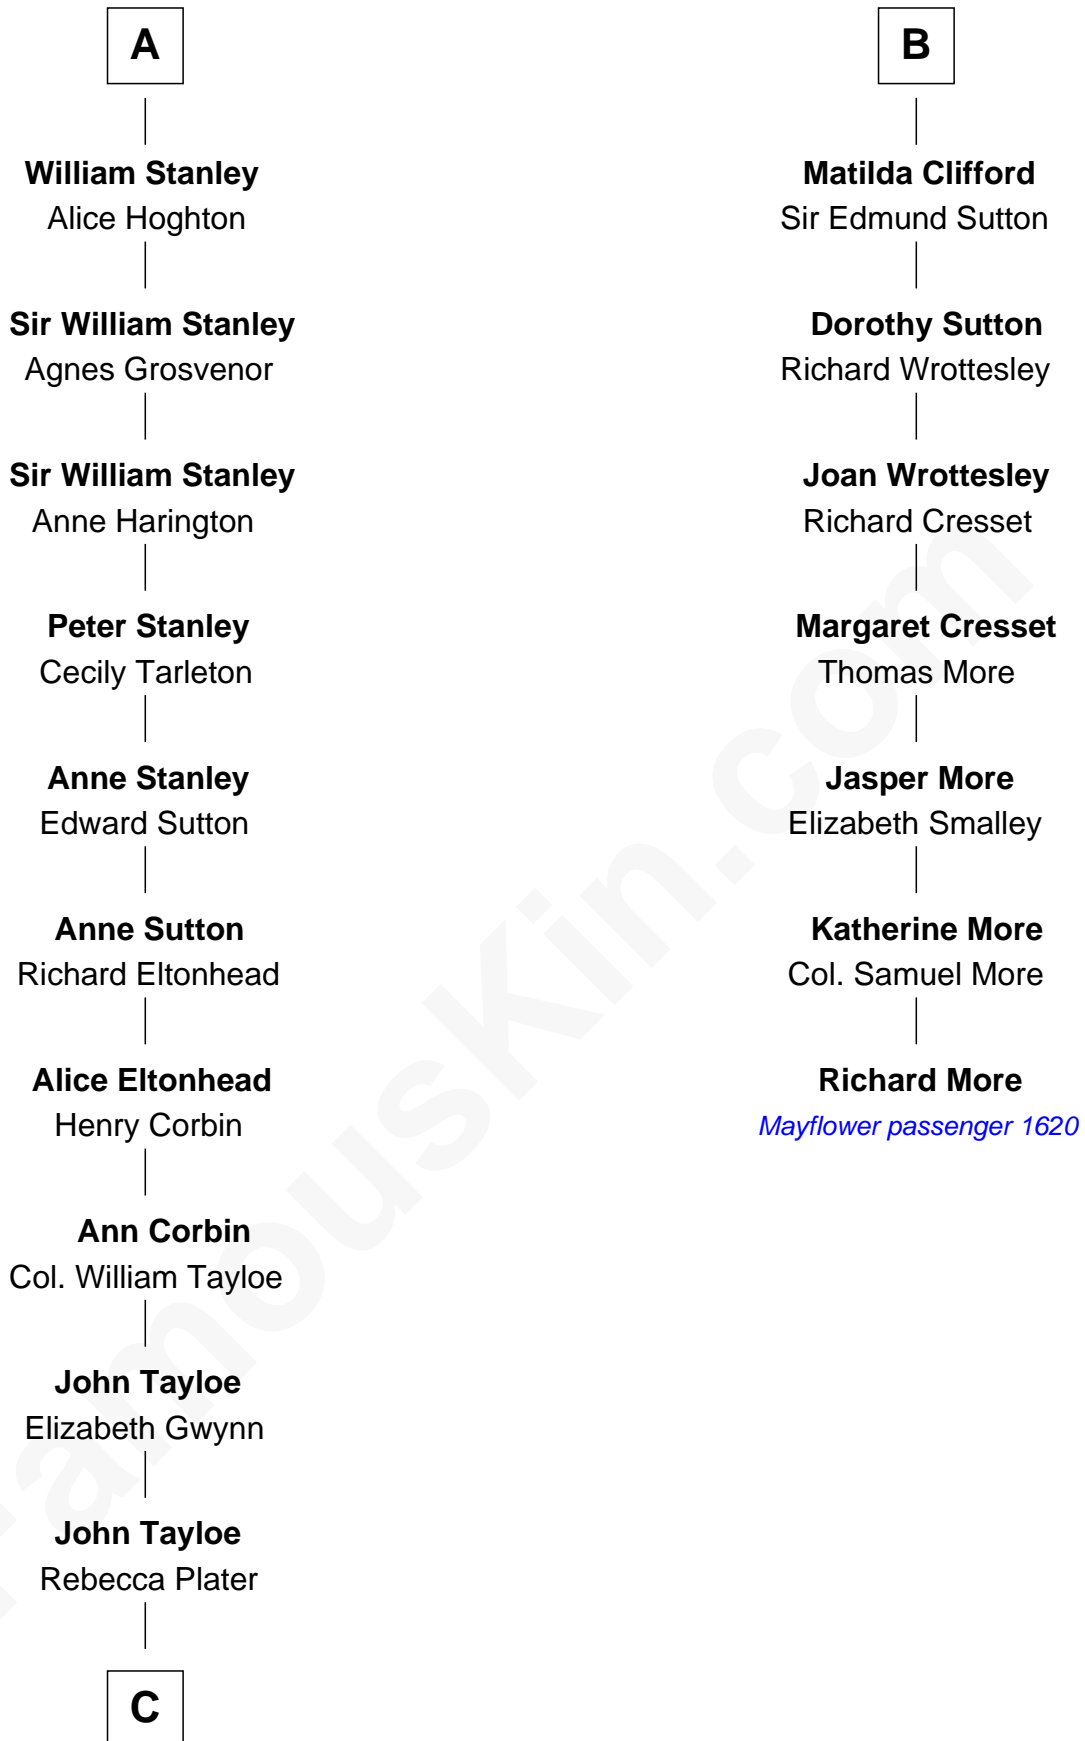

FamousKin.com

Relationship Chart of

Thomas Hunt Morgan

Nobel Prize Winner in Physiology or Medicine

13th cousin 8 times removed of

Richard More

(c1614 - c1696) Mayflower passenger 1620

MAYFLOWER

C

—
Elizabeth Tayloe
Col. Edward Lloyd

—
Mary Tayloe Lloyd
Francis Scott Key

—
Elizabeth Phoebe Key
Charles Howard

—
Ellen Key Howard
Charlton Hunt Morgan

—
Thomas Hunt Morgan
Nobel Prize Winner

FamousKin.com