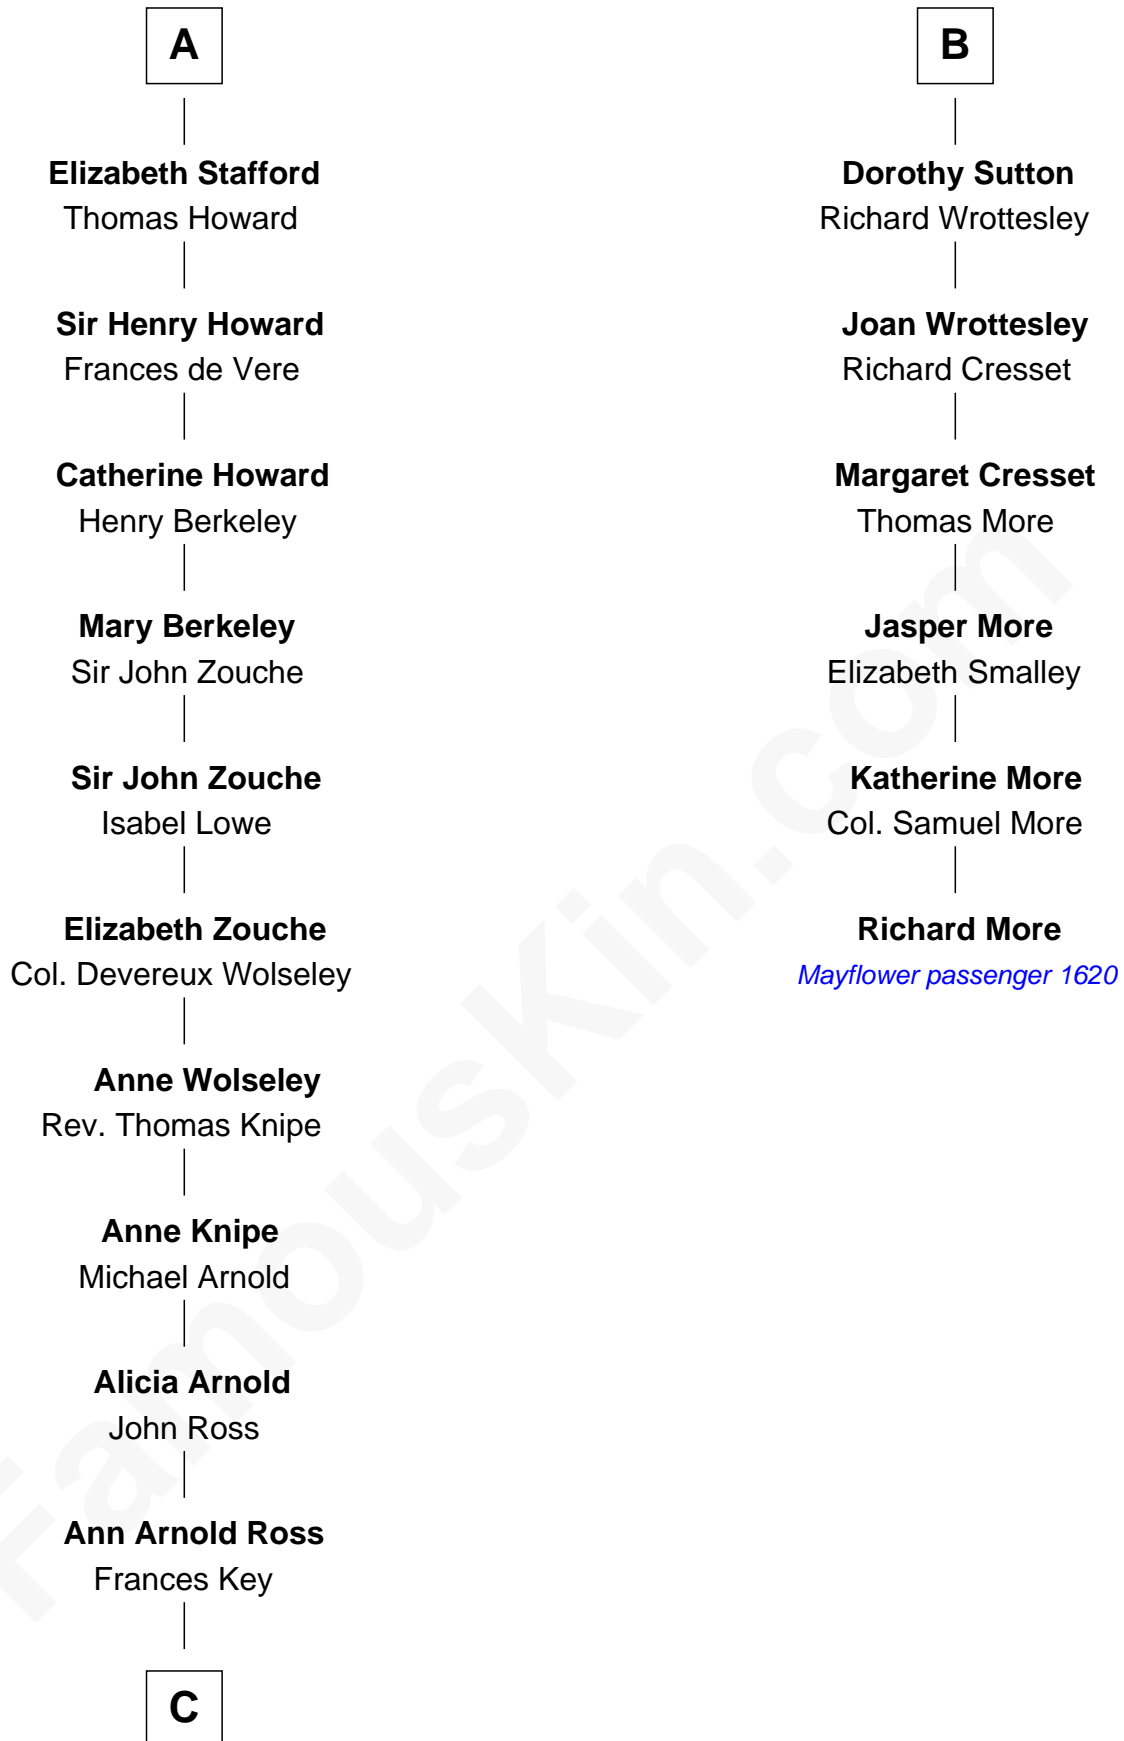

## Relationship Chart of

### Thomas Hunt Morgan

*Nobel Prize Winner in Physiology or Medicine*

12th cousin 9 times removed of

**Richard More**

*(c1614 - c1696) Mayflower passenger 1620*

**MAYFLOWER**

**C**

John Ross Key

Anne Phebe Penn Dagworthy Charlton

Francis Scott Key

Mary Tayloe Lloyd

Elizabeth Phoebe Key

Charles Howard

Ellen Key Howard

Charlton Hunt Morgan

Thomas Hunt Morgan