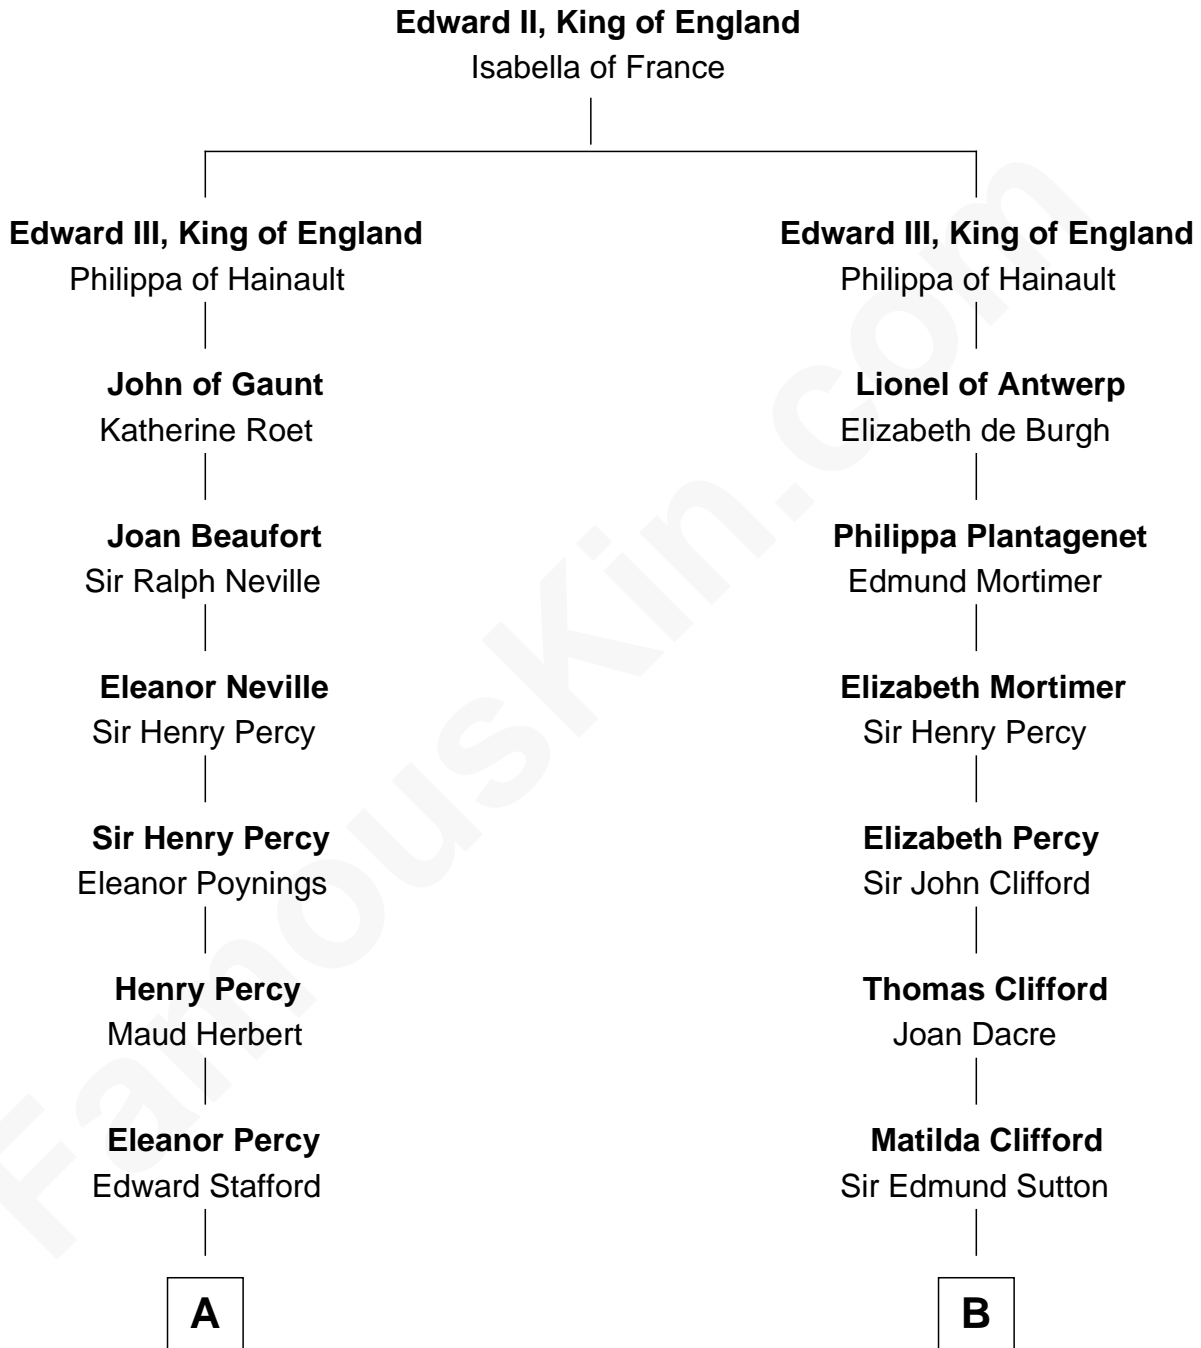

## Relationship Chart of

### Thomas Hunt Morgan

*Nobel Prize Winner in Physiology or Medicine*

12th cousin 9 times removed of

**Richard More**

*(c1614 - c1696) Mayflower passenger 1620*

**MAYFLOWER**

**C**

John Ross Key