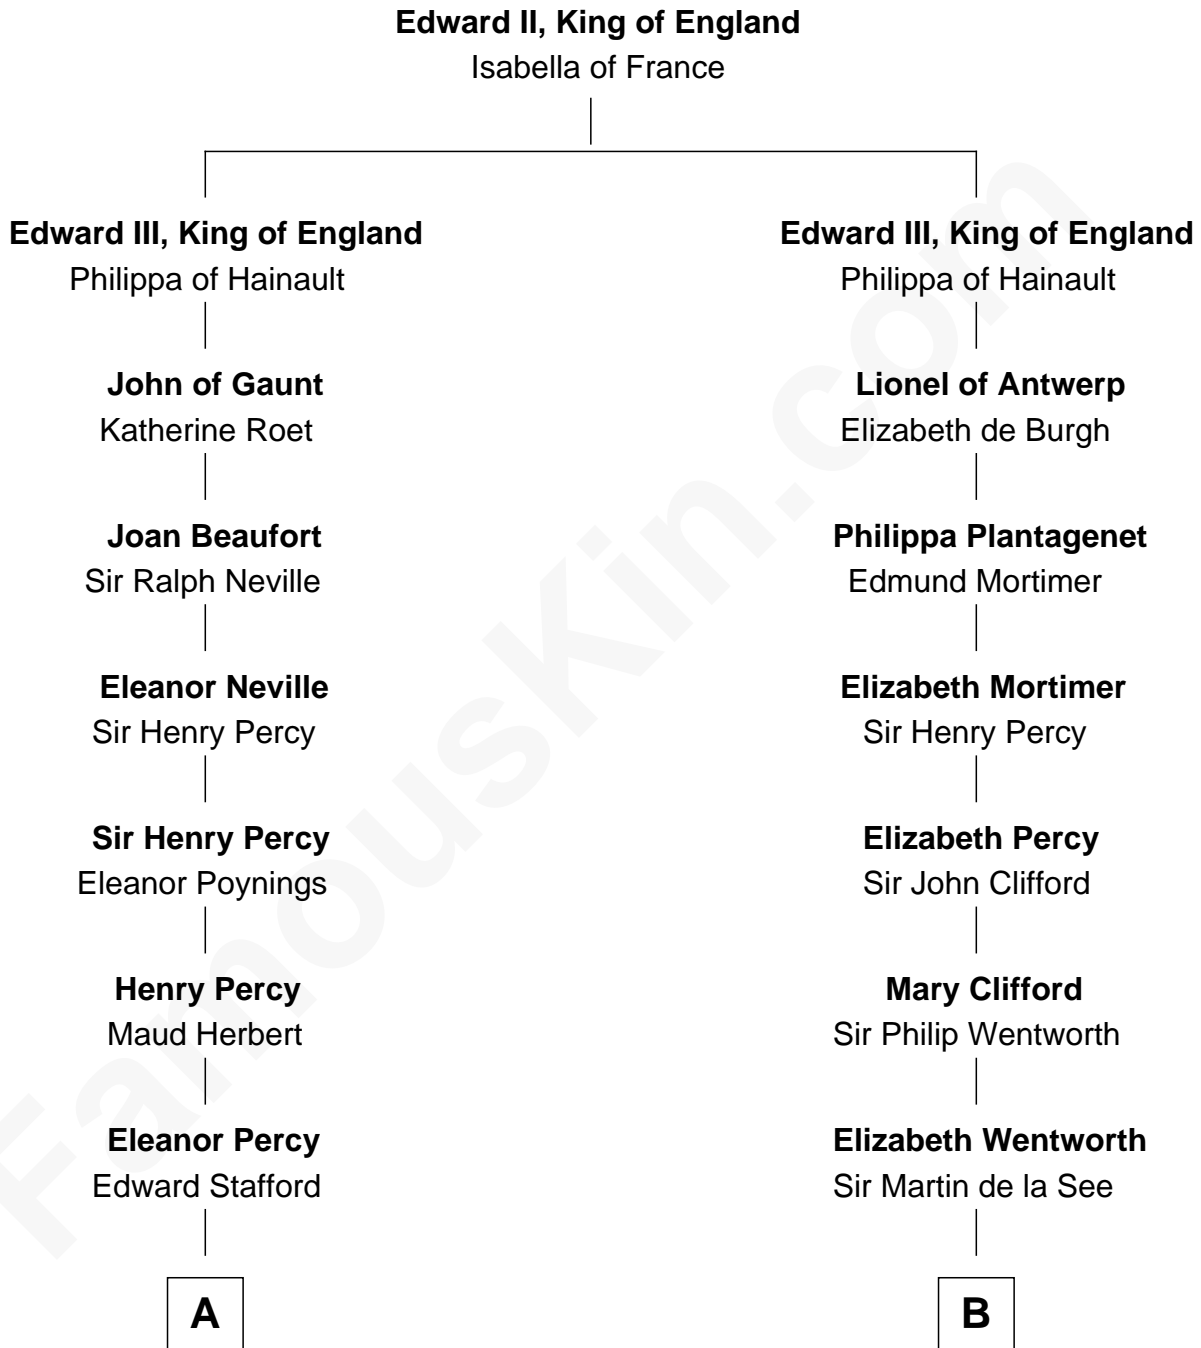

FamousKin.com

Relationship Chart of Thomas Hunt Morgan

Nobel Prize Winner in Physiology or Medicine

21st cousin of

Calvin Coolidge

30th U.S. President

C

John Ross Key