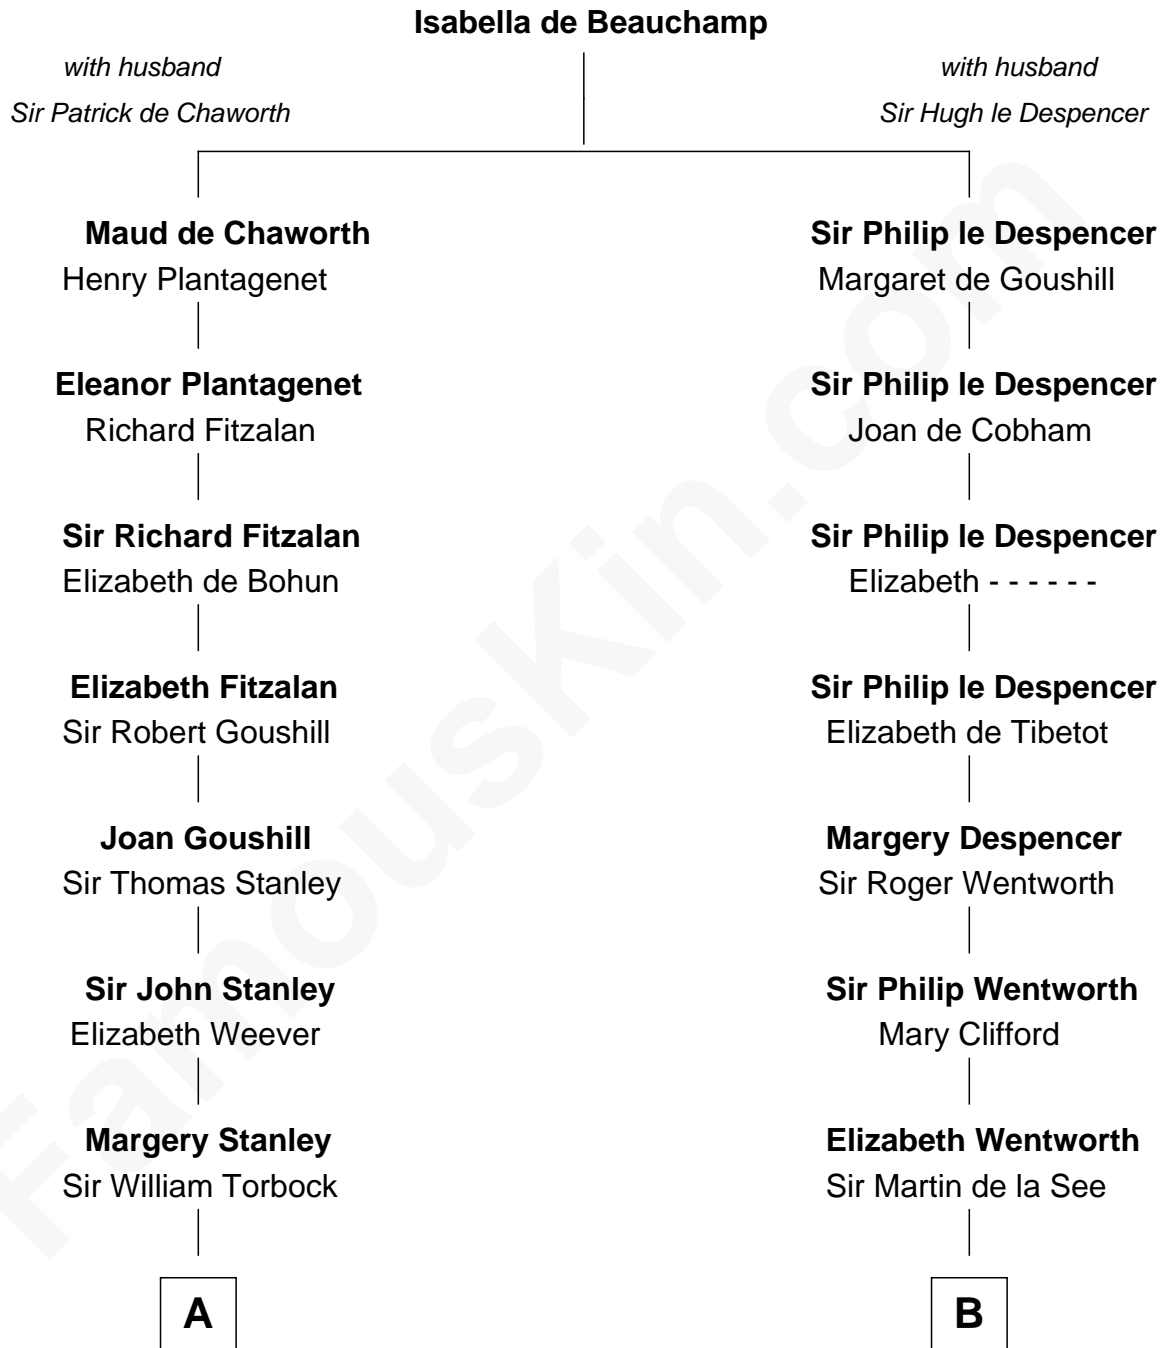

FamousKin.com

Relationship Chart of

Thomas Hunt Morgan

Nobel Prize Winner in Physiology or Medicine

19th cousin 2 times removed of

Calvin Coolidge
30th U.S. President

C

Elizabeth Phoebe Key

Charles Howard

Ellen Key Howard
Charlton Hunt Morgan

Thomas Hunt Morgan
Nobel Prize Winner

D

Israel Putnam Brown

Sally Briggs

Sally Briggs Brown
Israel Chase Brewer

Sarah Almeda Brewer
Calvin Galusha Coolidge

Col. John Calvin Coolidge
Victoria Josephine Moor

Calvin Coolidge
30th U.S. President

FamousKin.com