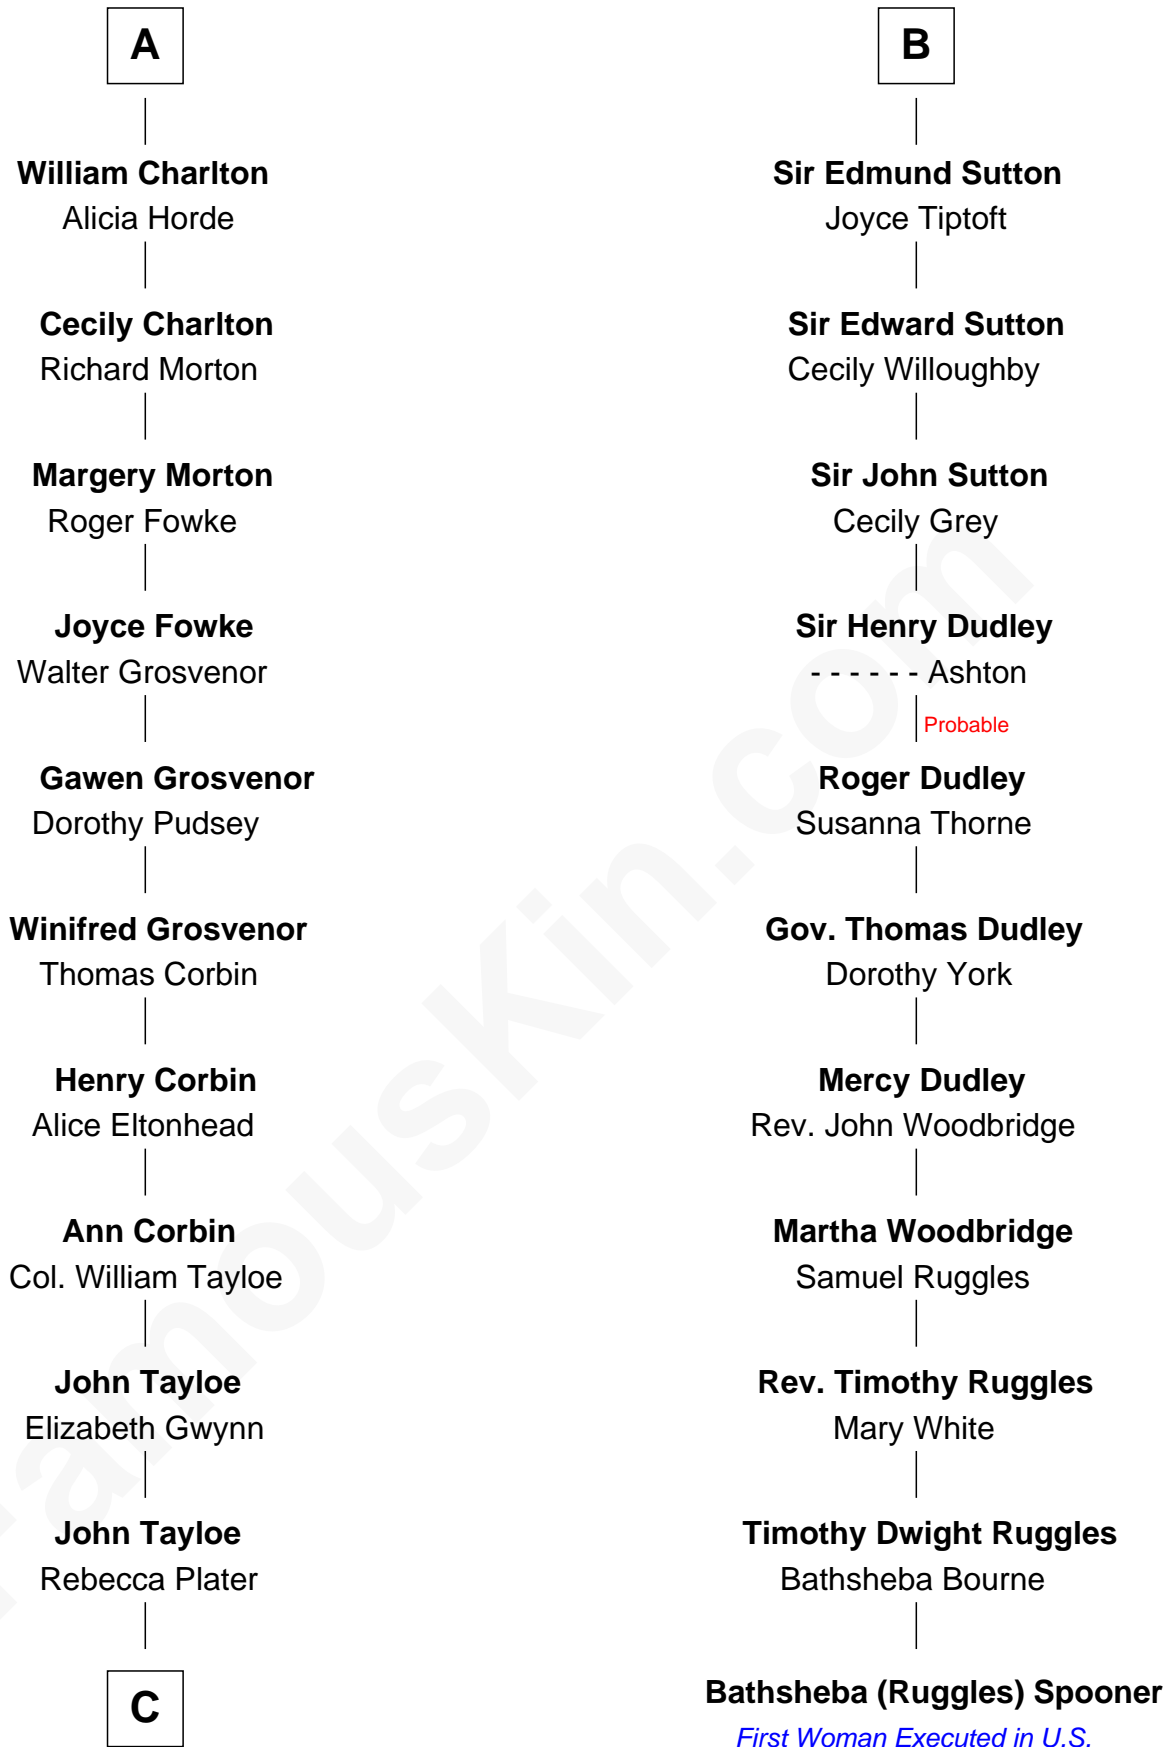

## Relationship Chart of

### Thomas Hunt Morgan

*Nobel Prize Winner in Physiology or Medicine*

**17th cousin 4 times removed of**

### Bathsheba (Ruggles) Spooner

*First woman executed for murder in U.S. by non-British government*

#### Sir Roger de Somery

**C**

**Elizabeth Tayloe**  
Col. Edward Lloyd

**Mary Tayloe Lloyd**  
Francis Scott Key

**Elizabeth Phoebe Key**  
Charles Howard

**Ellen Key Howard**  
Charlton Hunt Morgan

**Thomas Hunt Morgan**  
*Nobel Prize Winner*