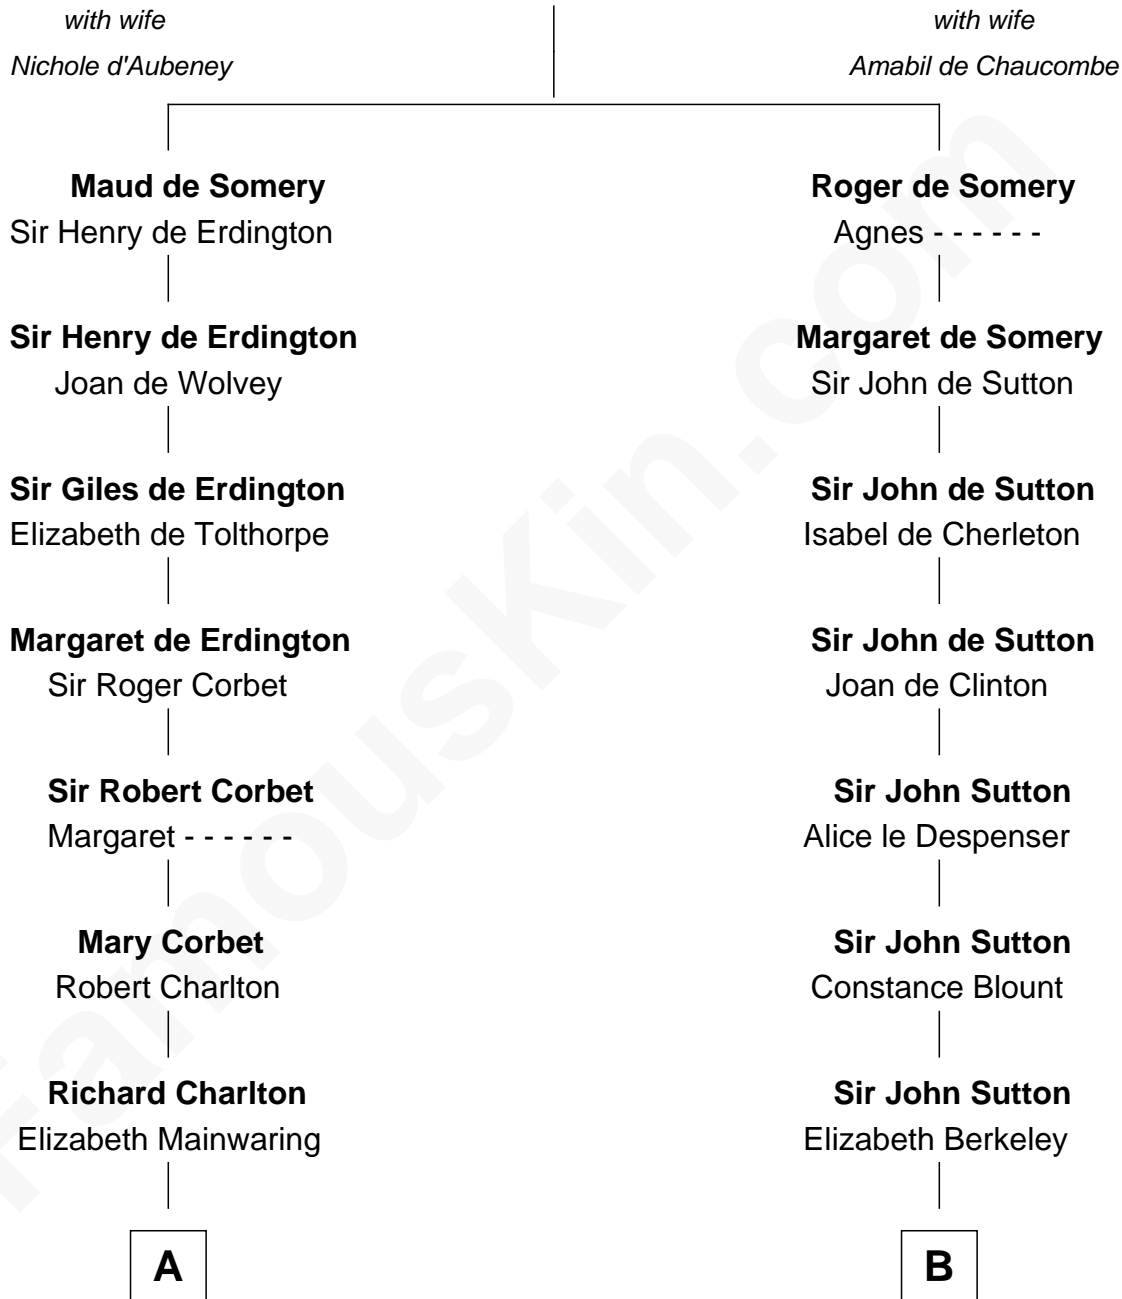

Sir Roger de Somery