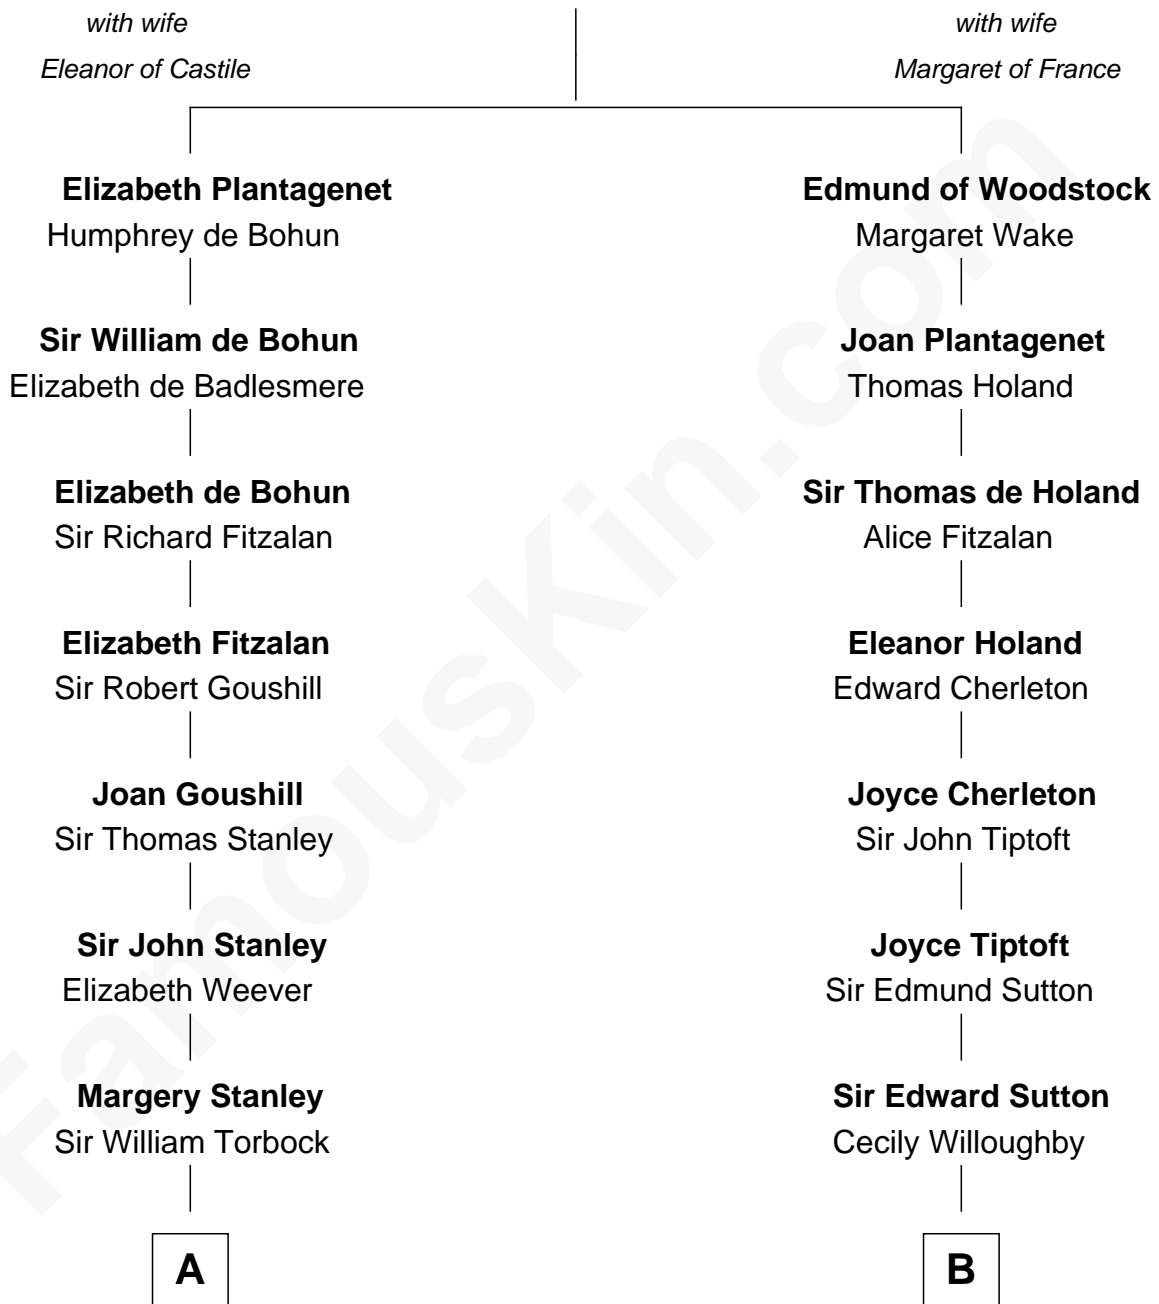

FamousKin.com

Relationship Chart of

Thomas Hunt Morgan

Nobel Prize Winner in Physiology or Medicine

15th cousin 4 times removed of

Bathsheba (Ruggles) Spooner

First woman executed for murder in U.S. by non-British government

King Edward I

C

—
Elizabeth Phoebe Key

Charles Howard

—
Ellen Key Howard

Charlton Hunt Morgan

—
Thomas Hunt Morgan

Nobel Prize Winner