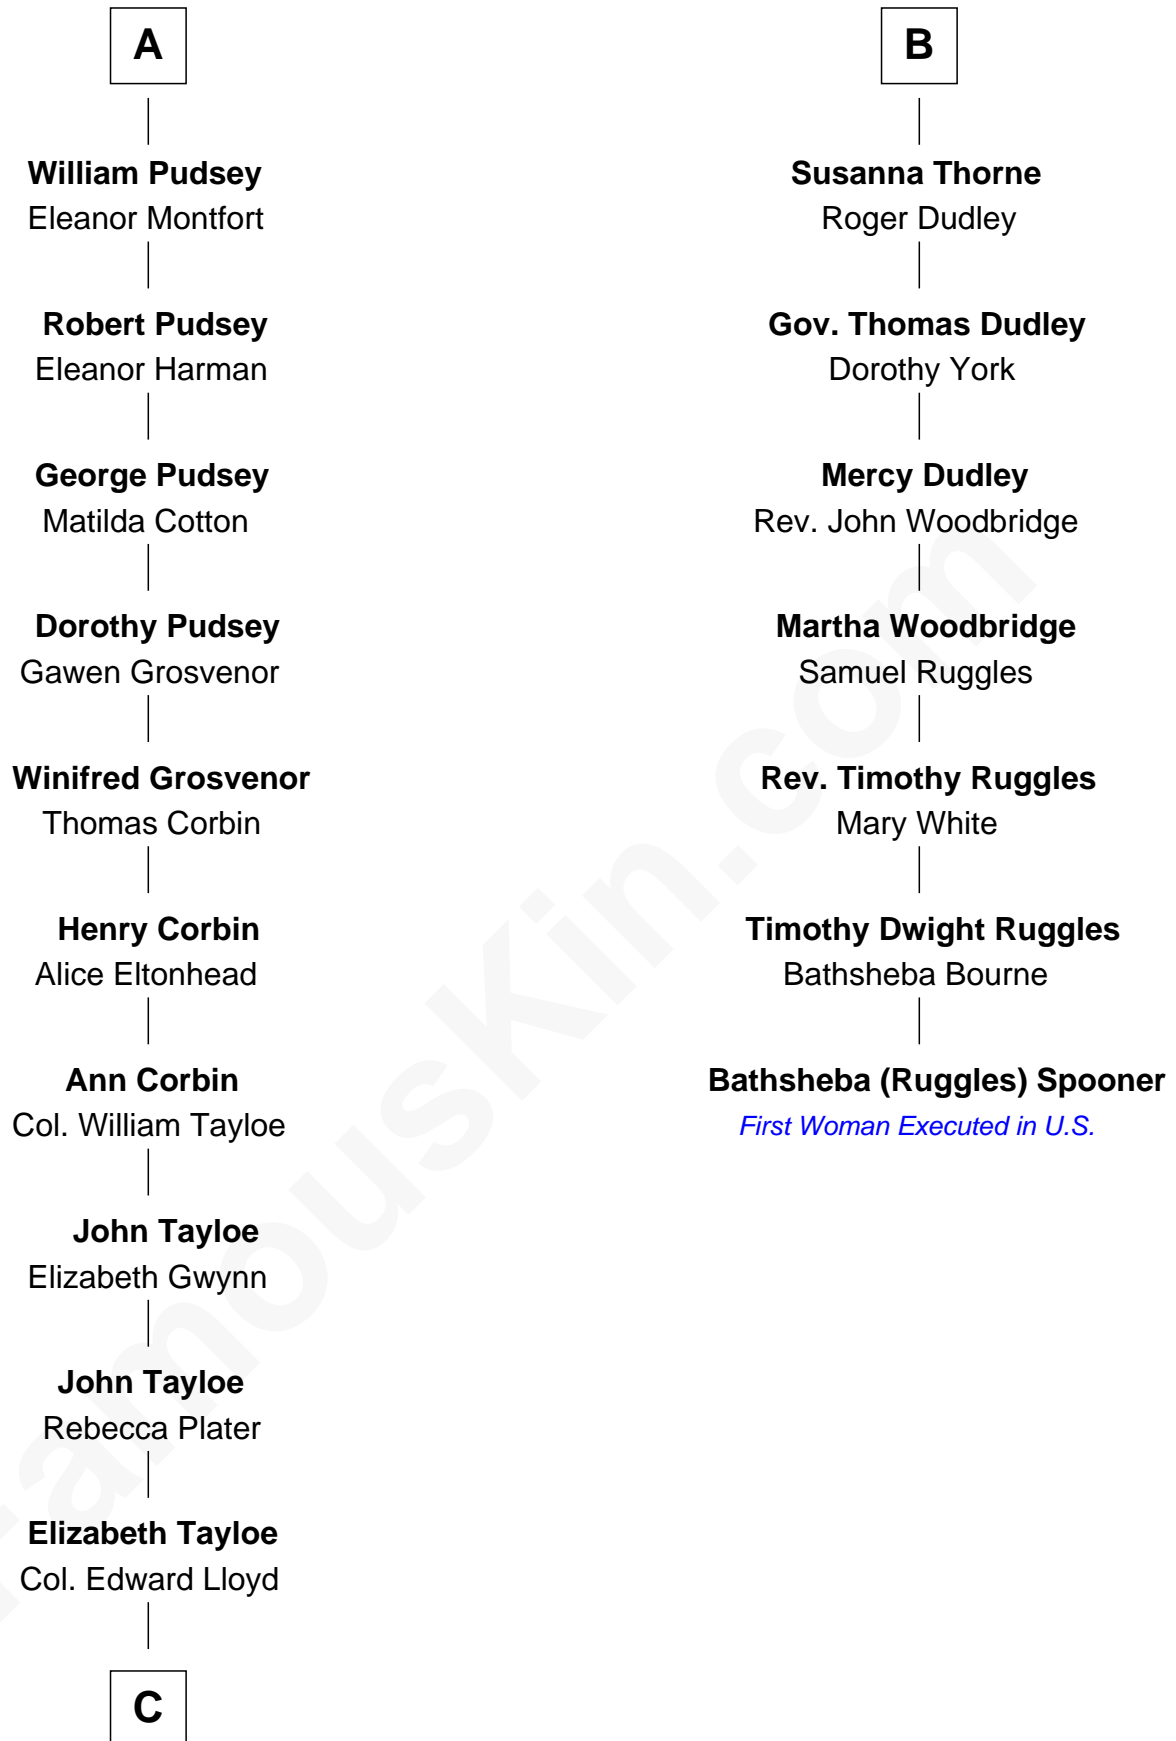

FamousKin.com

Relationship Chart of Thomas Hunt Morgan

Nobel Prize Winner in Physiology or Medicine

13th cousin 7 times removed of

Bathsheba (Ruggles) Spooner

First woman executed for murder in U.S. by non-British government

Sir John Grey
Avice Marmion

Sir Robert Grey
Lora de St. Quintin

Elizabeth Grey
Henry FitzHugh

Eleanor Fitzhugh
Sir Thomas Tunstall

Margaret Tunstall
Sir Ralph Pudsey

Sir John Pudsey
Grace Hamerton

Henry Pudsey
Margaret Conyers

Rowland Pudsey
Edith Hare

A

Maud Grey

Sir Thomas Harcourt

Sir Thomas Harcourt
Jane Fraunceys

Sir Richard Harcourt
Edith St. Clair

Alice Harcourt
William Bessiles

Elizabeth Bessiles
Richard Fettiplace

Anne Fettiplace
Edward Purefoy

Mary Purefoy
Thomas Thorne

B

C

—
Mary Tayloe Lloyd

Francis Scott Key

—
Elizabeth Phoebe Key

Charles Howard