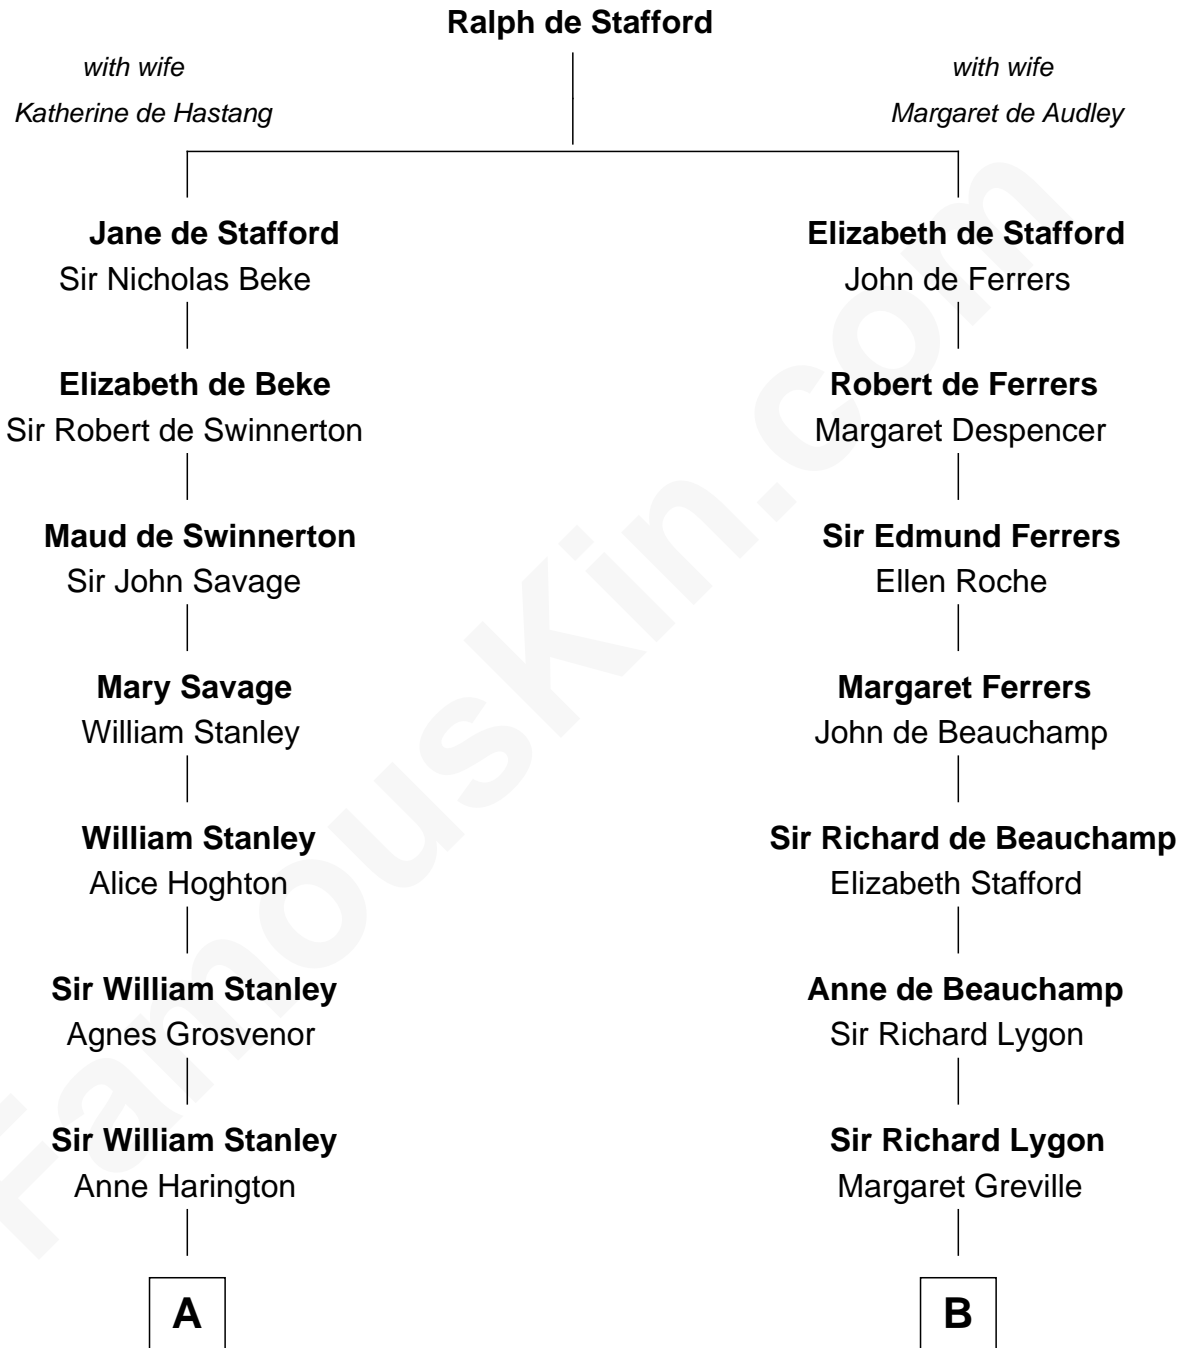

## Relationship Chart of

### Thomas Hunt Morgan

*Nobel Prize Winner in Physiology or Medicine*

18th cousin 2 times removed of

### Adlai Stevenson II

*31st Governor of Illinois*

**C**

**Ellen Key Howard**  
Charlton Hunt Morgan

**Thomas Hunt Morgan**  
*Nobel Prize Winner*

**D**

**Mary Peachy Frye**  
Rev. Lewis Warner Green

**Letitia Green**  
Adlai Ewing Stevenson