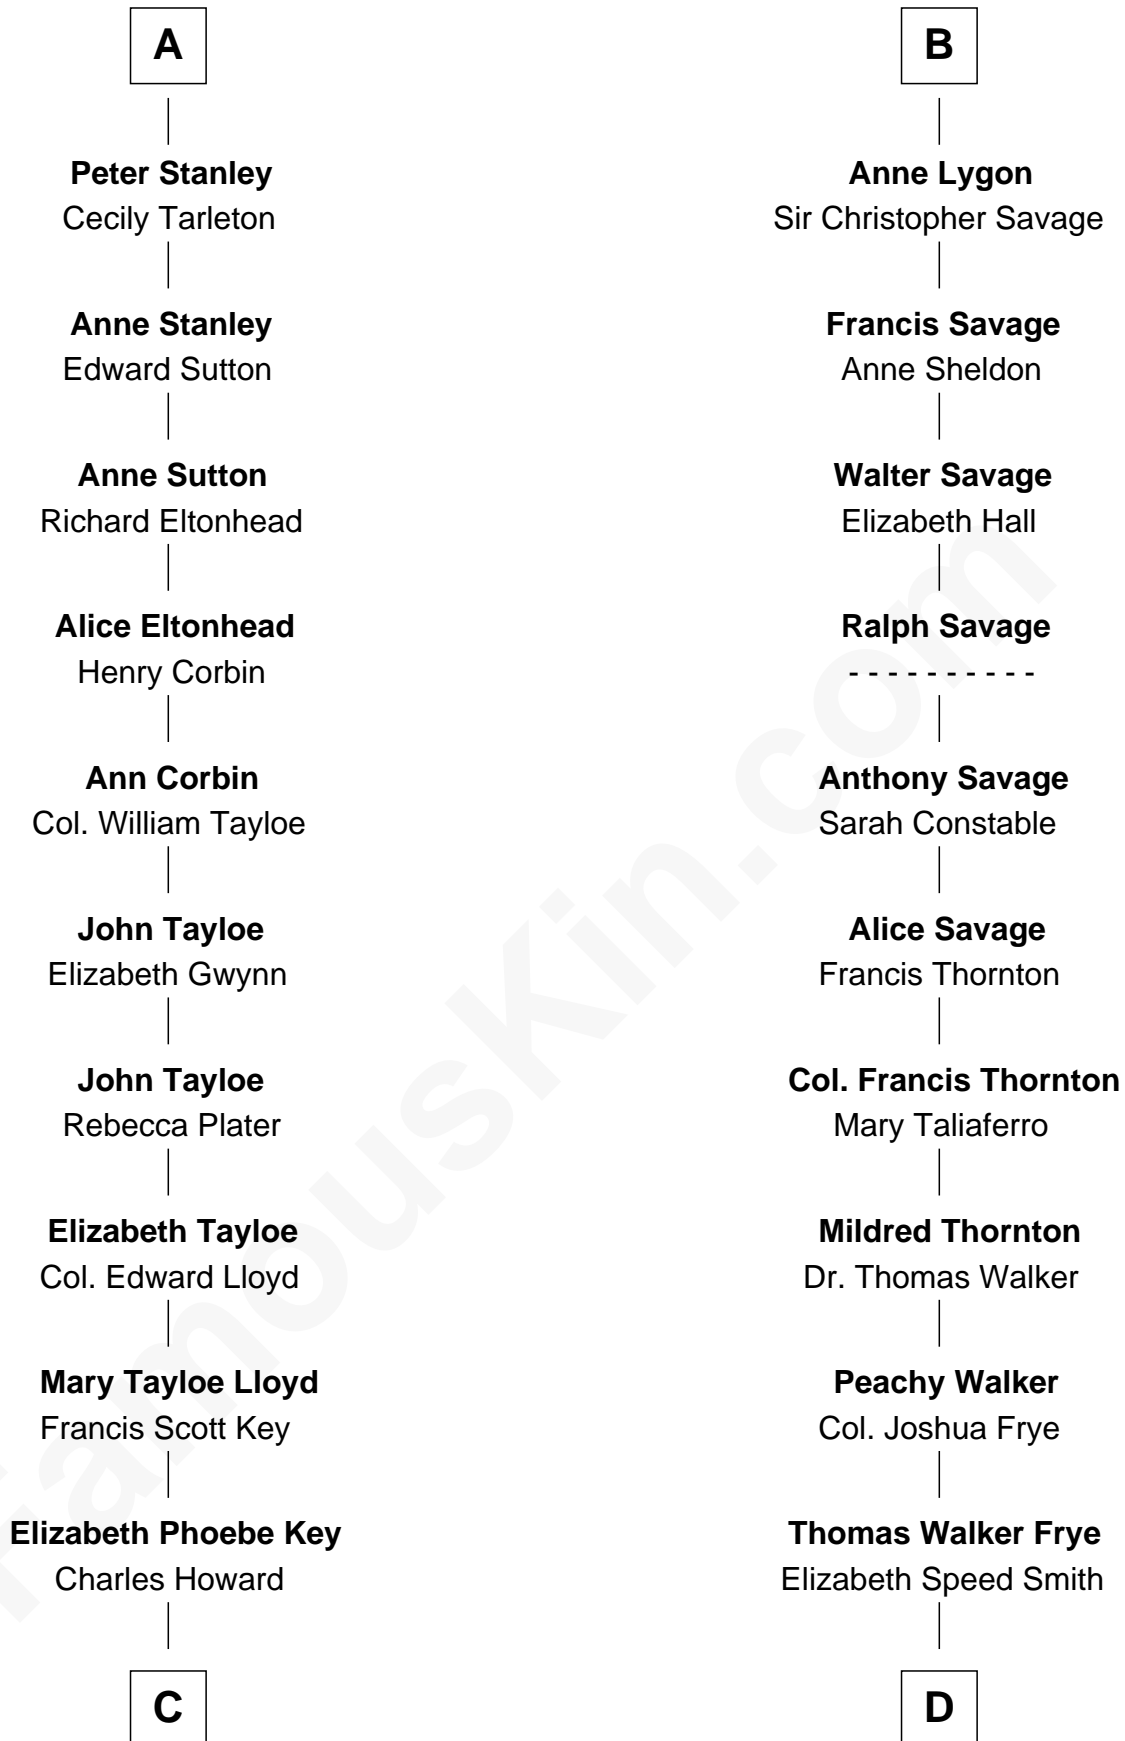

## Relationship Chart of

### Thomas Hunt Morgan

*Nobel Prize Winner in Physiology or Medicine*

18th cousin 2 times removed of

### Adlai Stevenson II

*31st Governor of Illinois*

**C**

**Ellen Key Howard**  
Charlton Hunt Morgan

**Thomas Hunt Morgan**  
*Nobel Prize Winner*

**D**

**Mary Peachy Frye**  
Rev. Lewis Warner Green

**Letitia Green**  
Adlai Ewing Stevenson