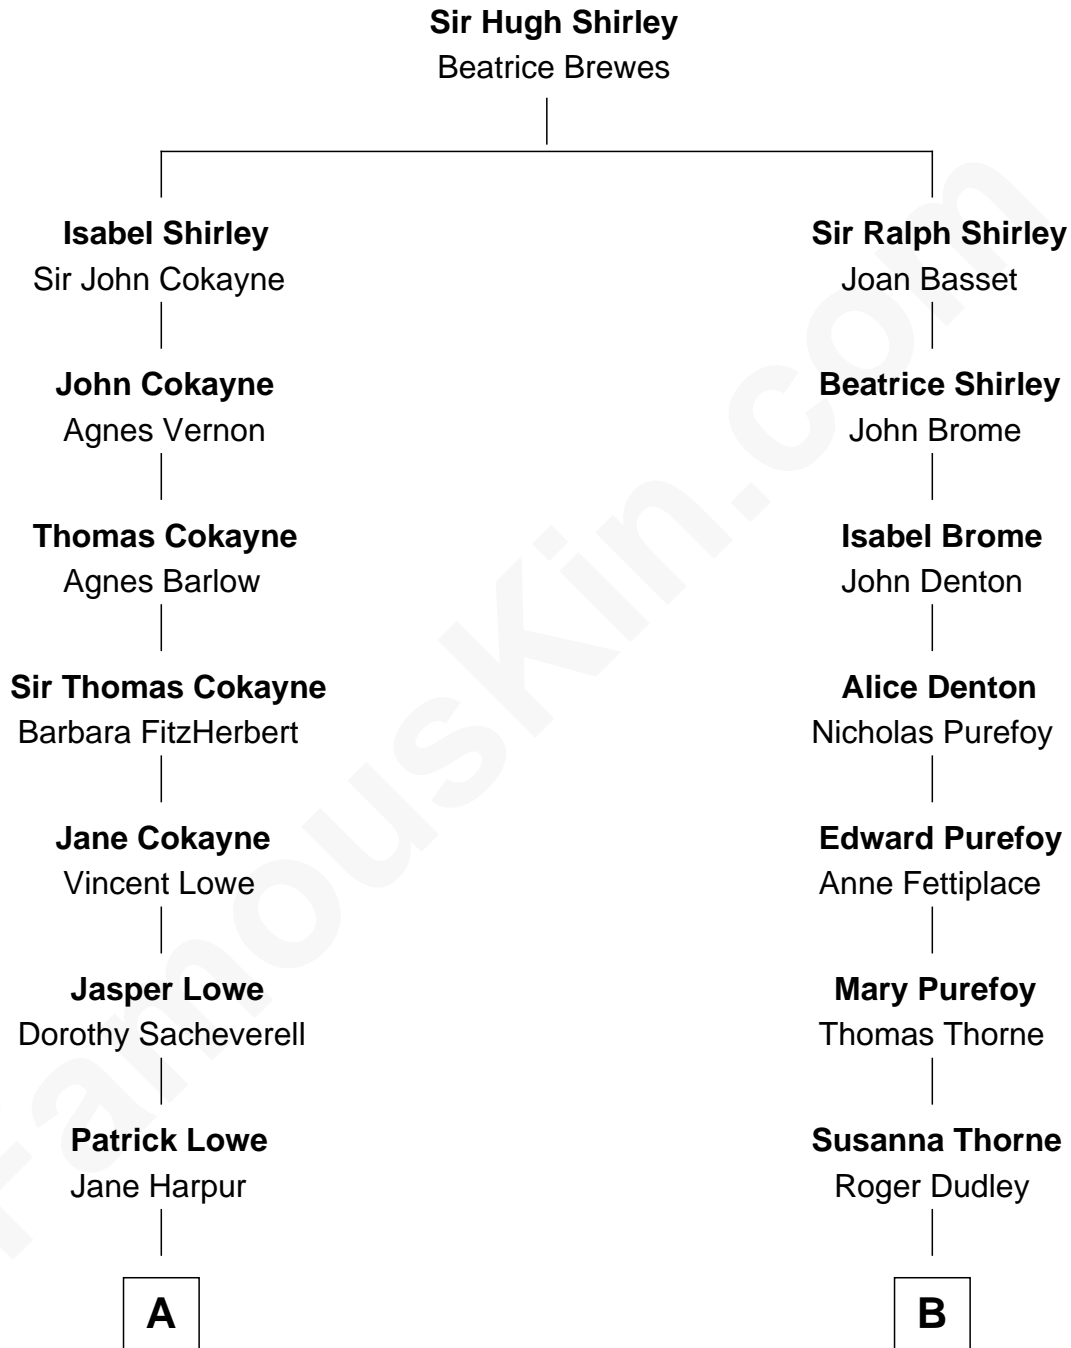

FamousKin.com

Relationship Chart of

Thomas Hunt Morgan

Nobel Prize Winner in Physiology or Medicine

13th cousin 4 times removed of

Nicholas Gilman

Signer of the U.S. Constitution

A

Isabel Lowe
Sir John Zouche

Elizabeth Zouche
Col. Devereux Wolseley

Anne Wolseley
Rev. Thomas Knipe

Anne Knipe
Michael Arnold

Alicia Arnold
John Ross

Ann Arnold Ross
Frances Key

John Ross Key
Anne Phebe Penn Dagworthy Charlton

Francis Scott Key
Mary Tayloe Lloyd

Elizabeth Phoebe Key
Charles Howard

Ellen Key Howard
Charlton Hunt Morgan

Thomas Hunt Morgan
Nobel Prize Winner

B

Gov. Thomas Dudley
Dorothy York

Patience Dudley
Maj. Gen. Daniel Denison