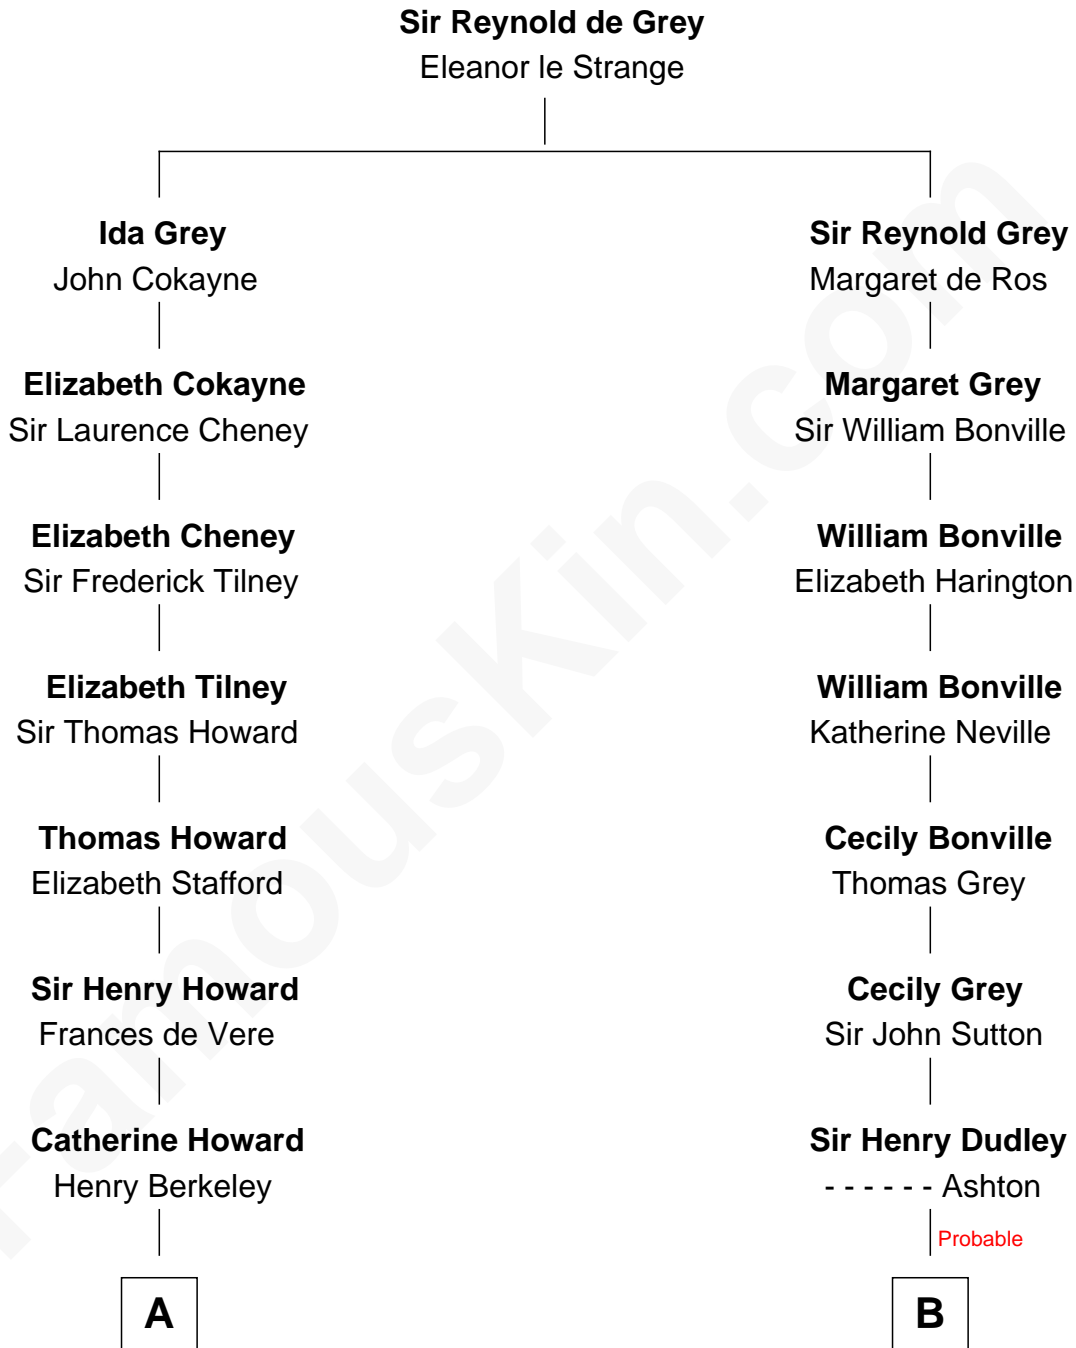

FamousKin.com

Relationship Chart of

Thomas Hunt Morgan

Nobel Prize Winner in Physiology or Medicine

14th cousin 4 times removed of

Nicholas Gilman

Signer of the U.S. Constitution

A