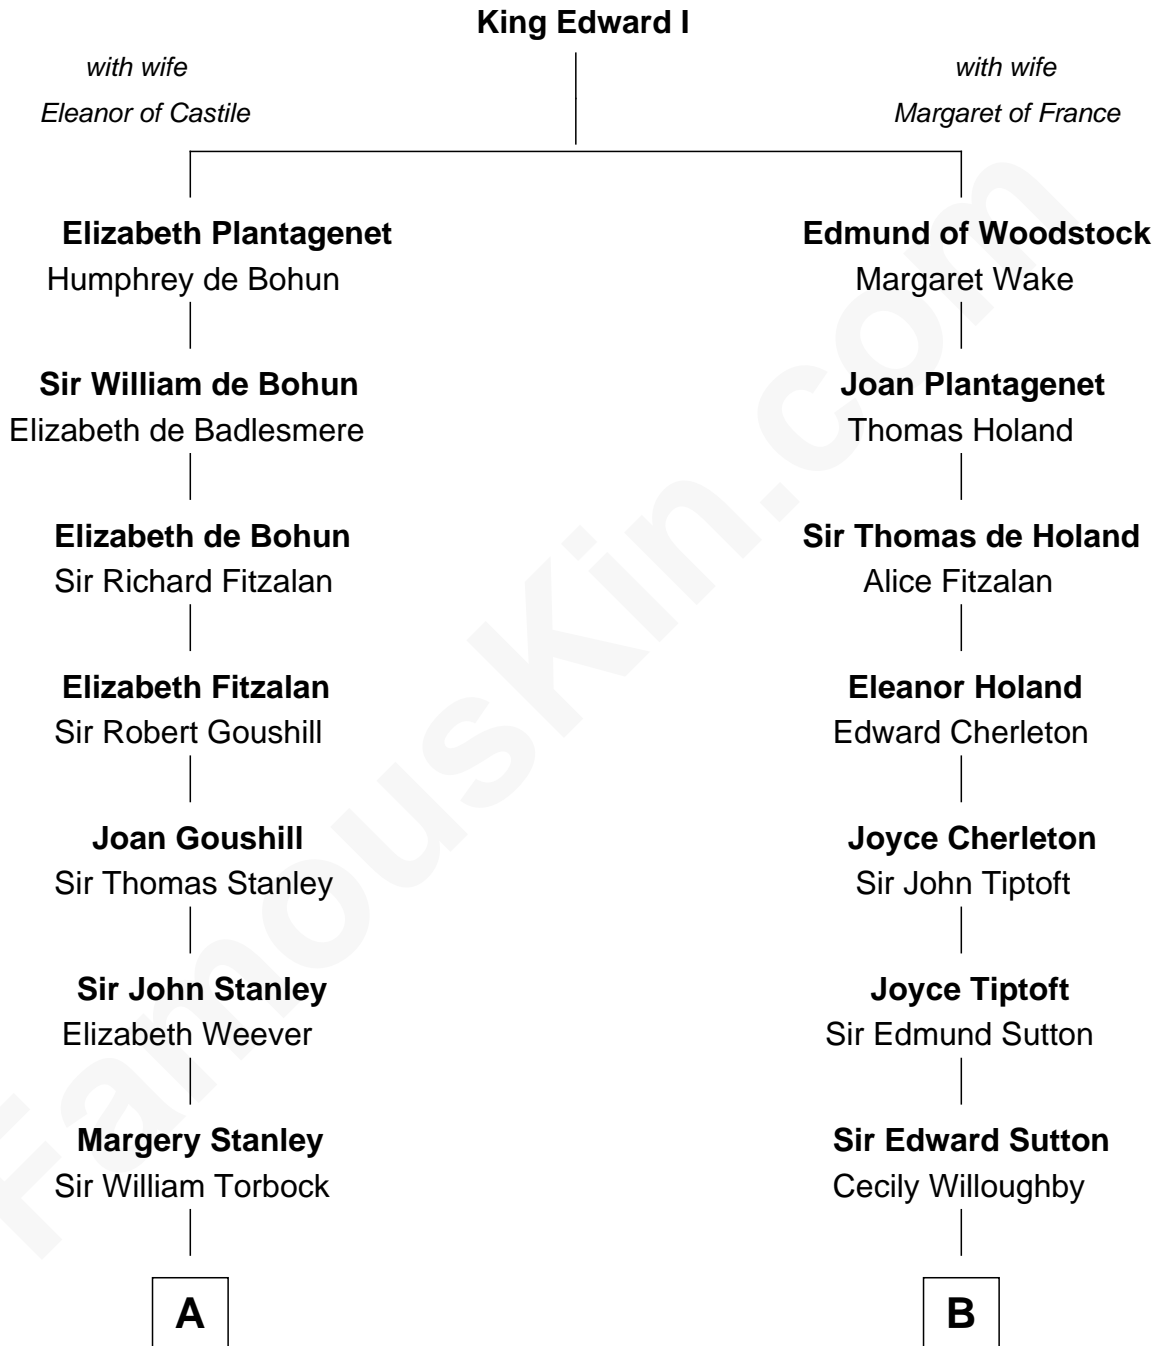

FamousKin.com

Relationship Chart of

Thomas Hunt Morgan

Nobel Prize Winner in Physiology or Medicine

16th cousin 3 times removed of

Nicholas Gilman

Signer of the U.S. Constitution

C

—
Elizabeth Phoebe Key

Charles Howard

—
Ellen Key Howard

Charlton Hunt Morgan

—
Thomas Hunt Morgan

Nobel Prize Winner

FamousKin.com