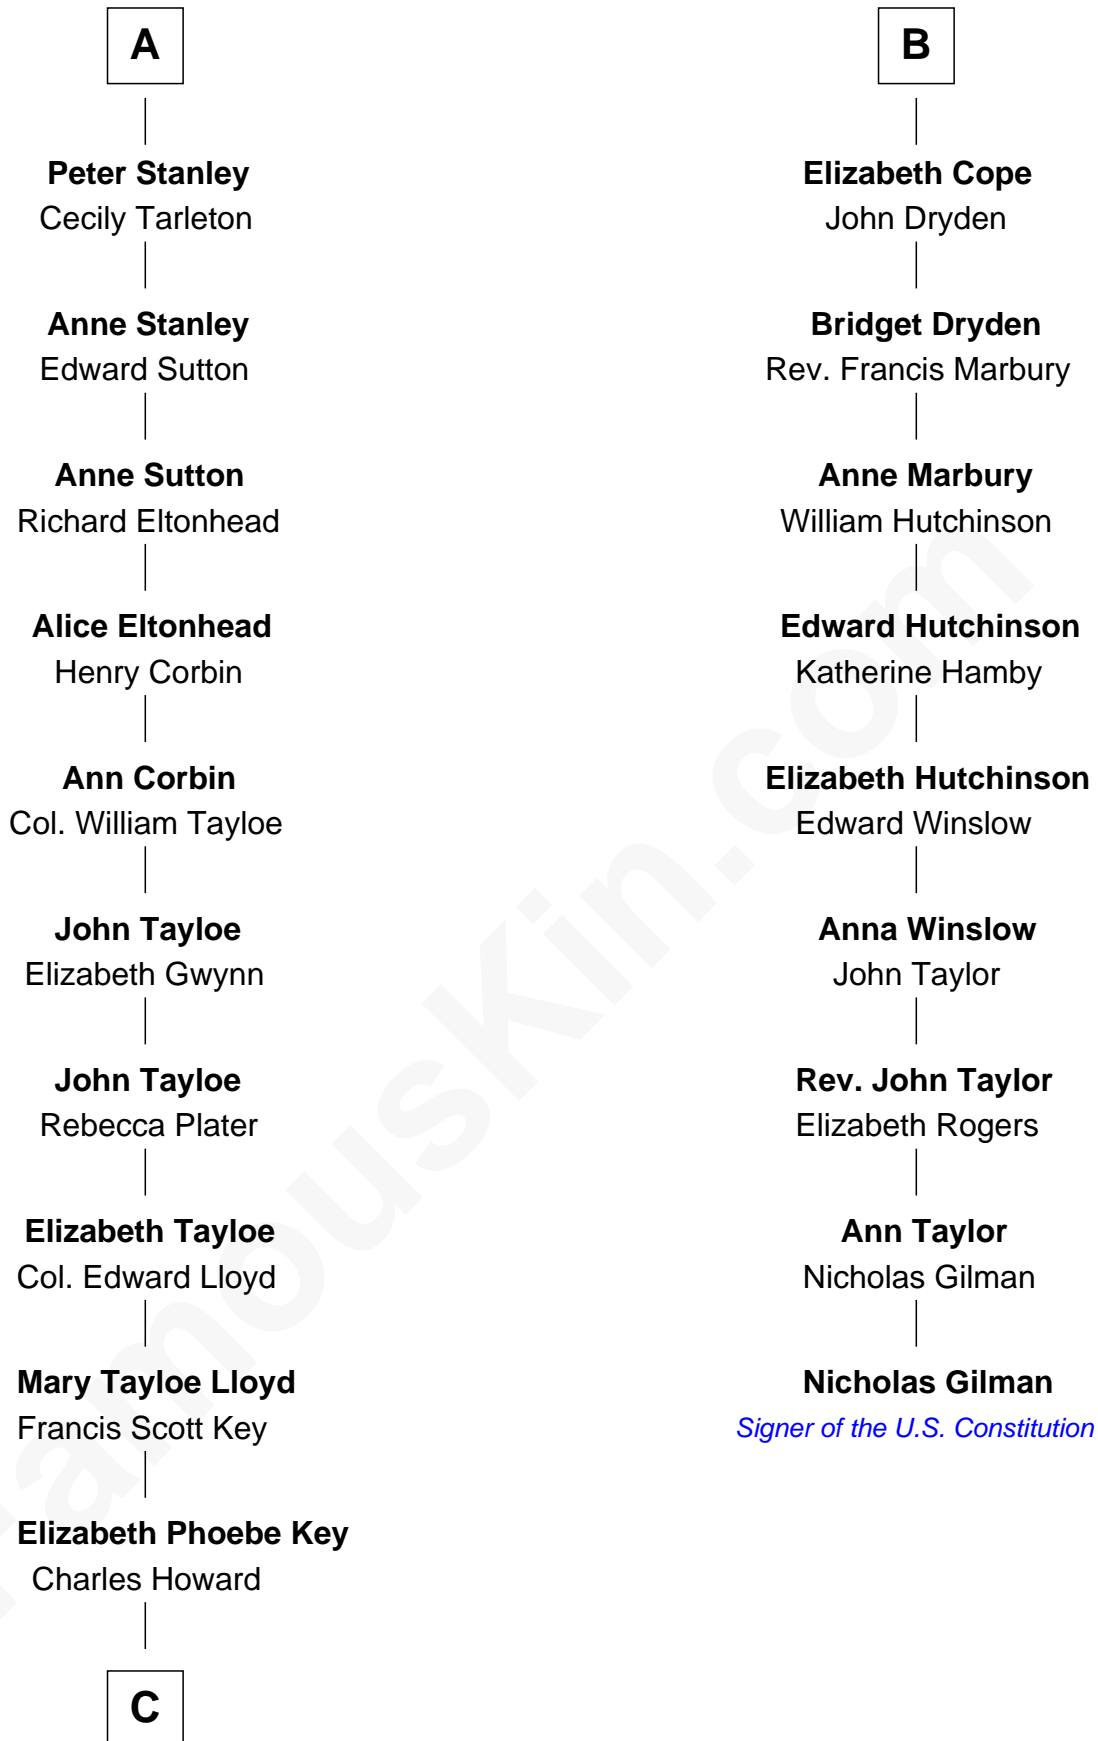

## Relationship Chart of

### Thomas Hunt Morgan

*Nobel Prize Winner in Physiology or Medicine*

15th cousin 3 times removed of

### Nicholas Gilman

*Signer of the U.S. Constitution*

**C**

—  
**Ellen Key Howard**  
Charlton Hunt Morgan

—  
**Thomas Hunt Morgan**  
*Nobel Prize Winner*

FamousKin.com