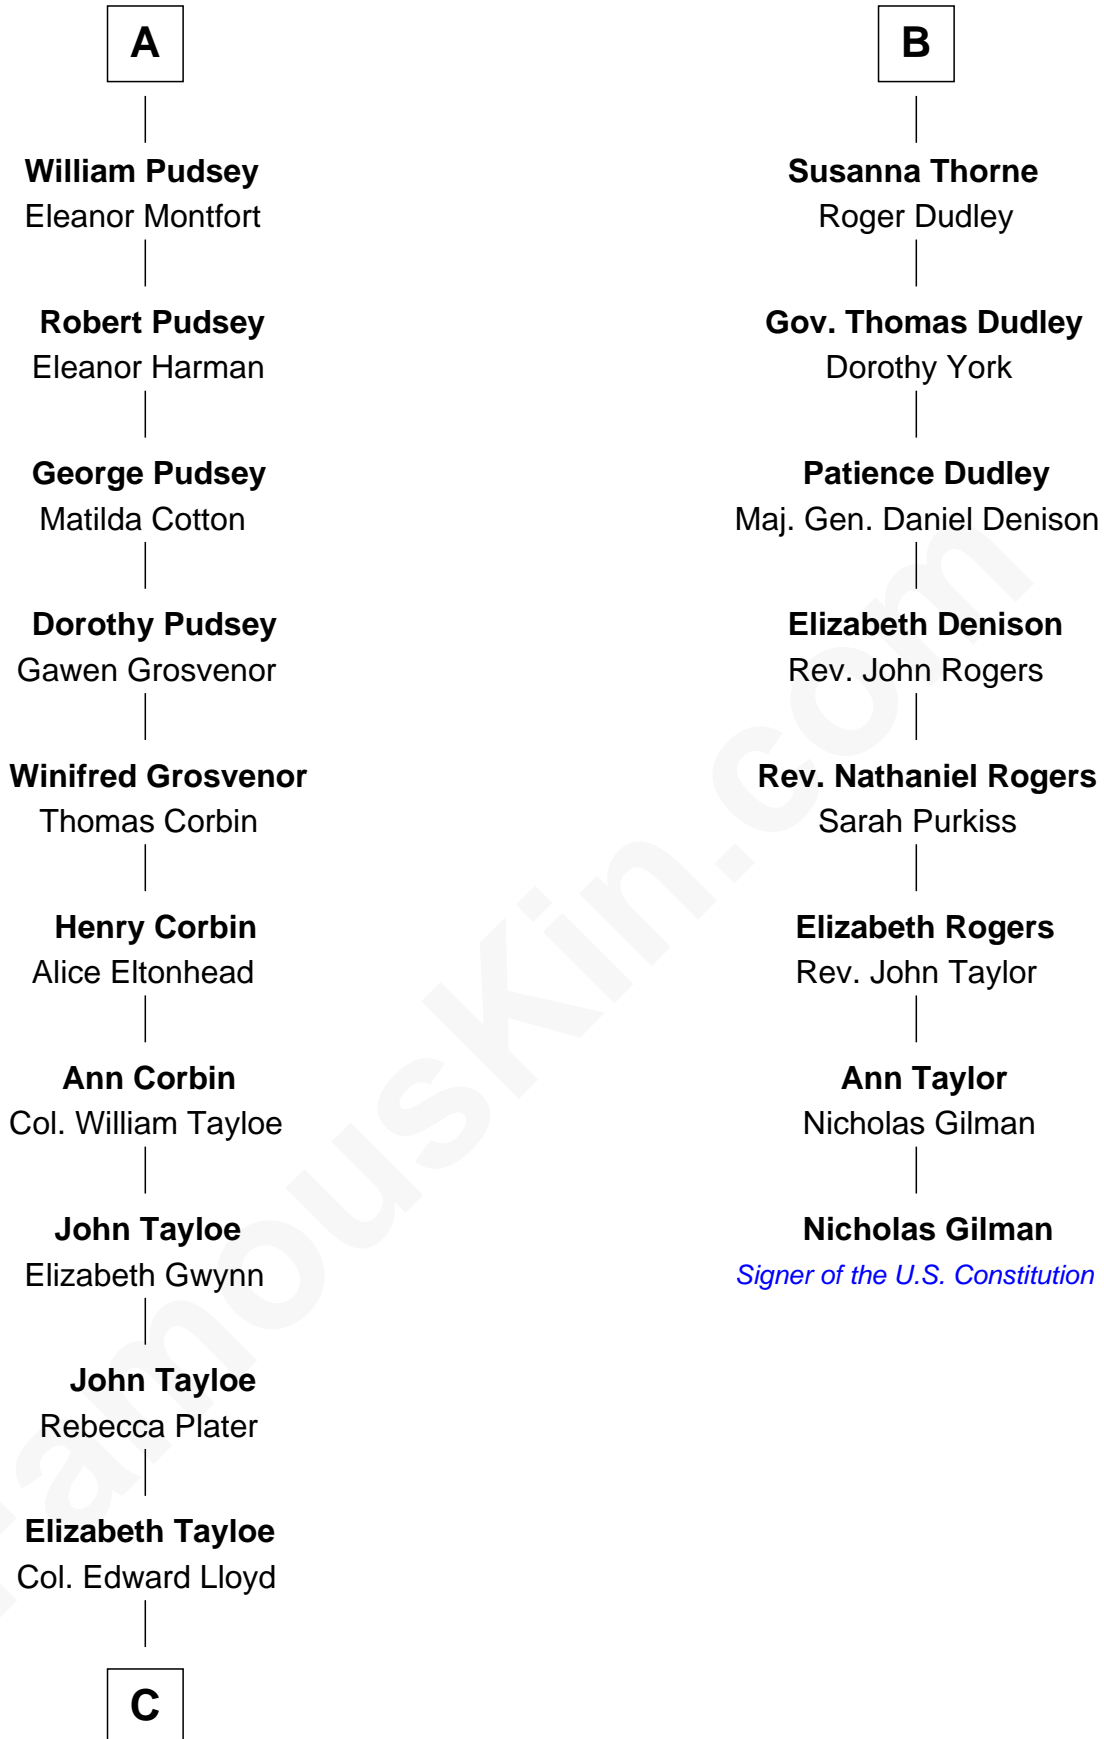

FamousKin.com

Relationship Chart of Thomas Hunt Morgan

Nobel Prize Winner in Physiology or Medicine

14th cousin 6 times removed of

Nicholas Gilman

Signer of the U.S. Constitution

C

—
Mary Tayloe Lloyd

Francis Scott Key

—
Elizabeth Phoebe Key

Charles Howard

—
Ellen Key Howard

Charlton Hunt Morgan

—
Thomas Hunt Morgan

Nobel Prize Winner

FamousKin.com