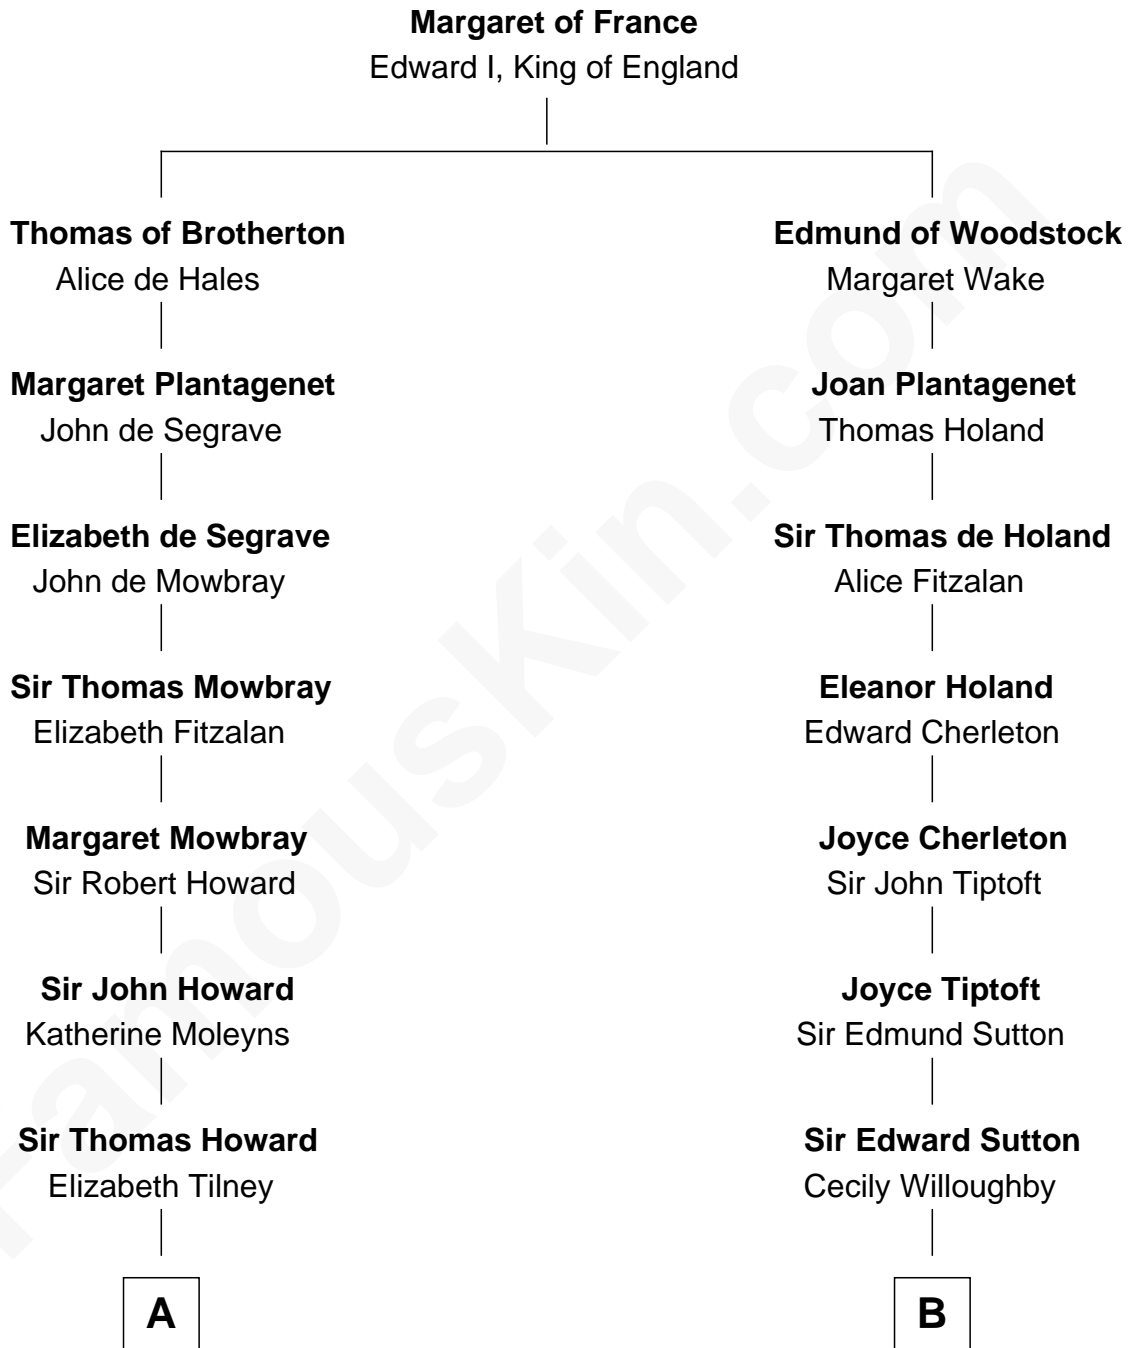

FamousKin.com

Relationship Chart of Thomas Hunt Morgan

Nobel Prize Winner in Physiology or Medicine

16th cousin 5 times removed of

Nicholas Gilman

Signer of the U.S. Constitution

C

—
John Ross Key

Anne Phebe Penn Dagworthy Charlton

—
Francis Scott Key

Mary Tayloe Lloyd

—
Elizabeth Phoebe Key

Charles Howard

—
Ellen Key Howard

Charlton Hunt Morgan

—
Thomas Hunt Morgan

Nobel Prize Winner