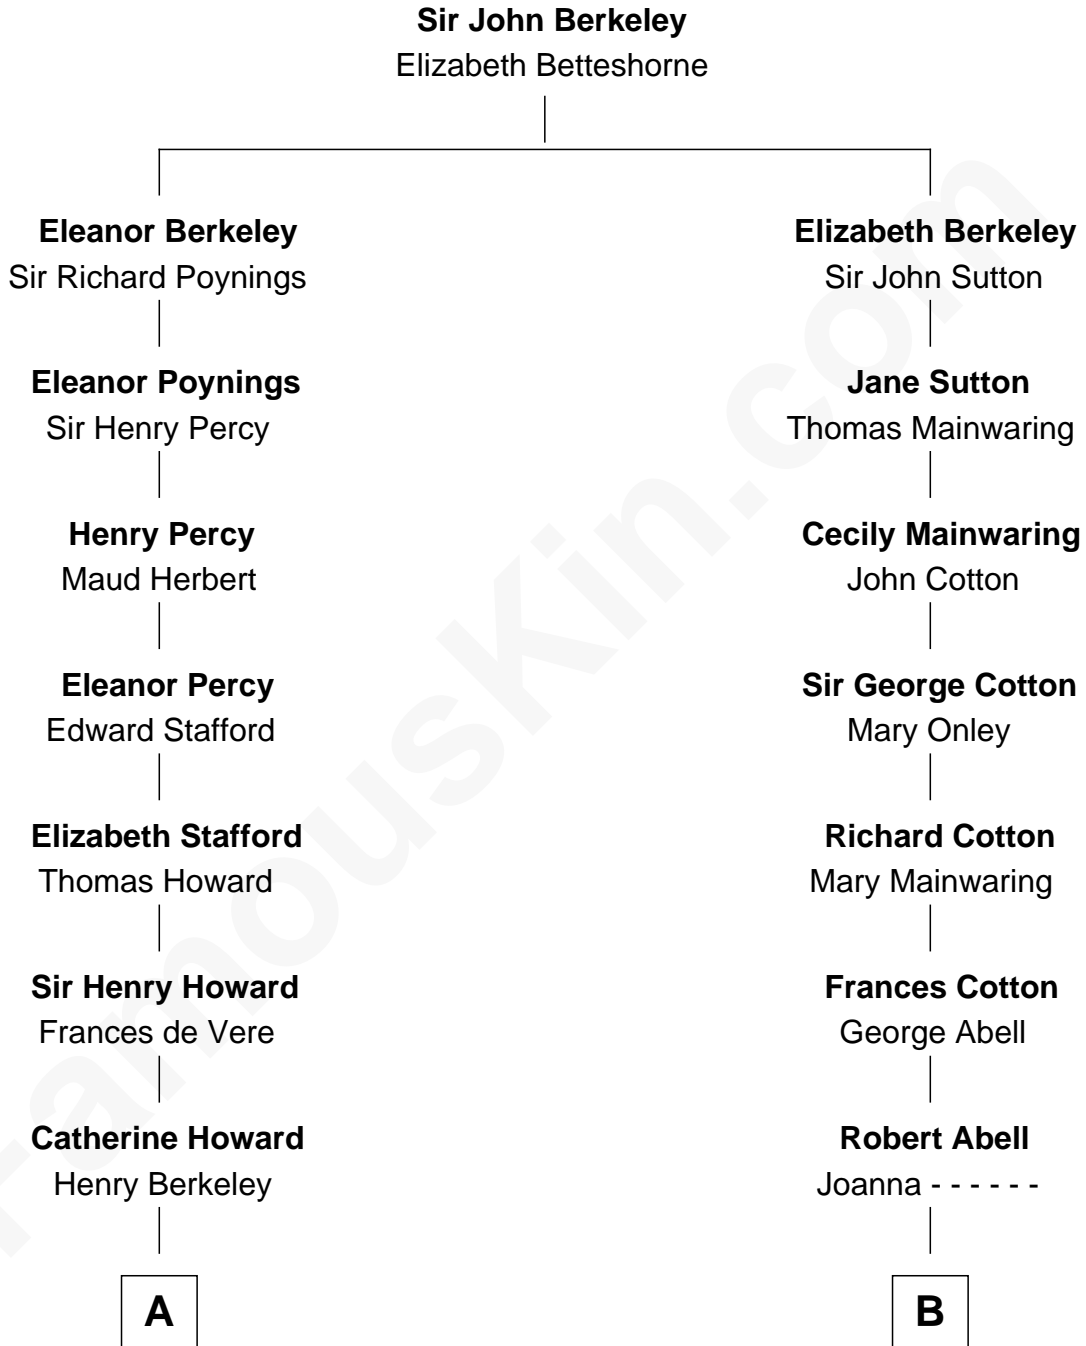

FamousKin.com

Relationship Chart of

Thomas Hunt Morgan

Nobel Prize Winner in Physiology or Medicine

18th cousin of

Richard Gere

Movie Actor

A