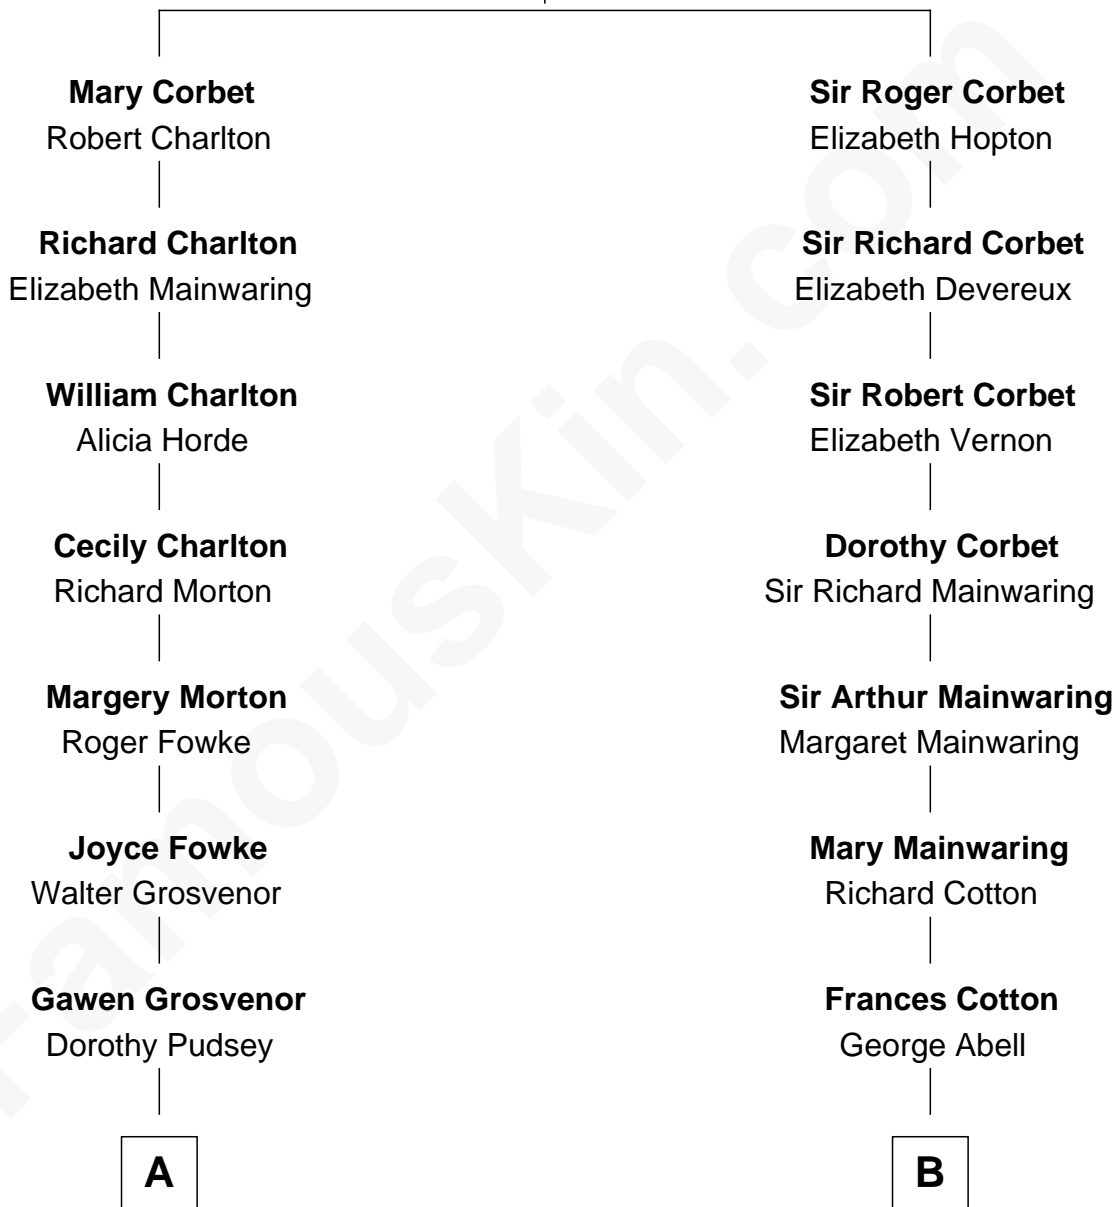

FamousKin.com

Relationship Chart of

Thomas Hunt Morgan

Nobel Prize Winner in Physiology or Medicine

16th cousin 3 times removed of

Richard Gere

Movie Actor

Sir Robert Corbet

Margaret - - - - -

C

William Stanton Tiffany
Anna Rebecca Stevens

Doris Anna Tiffany
Homer George Gere

Richard Gere
Movie Actor

FamousKin.com