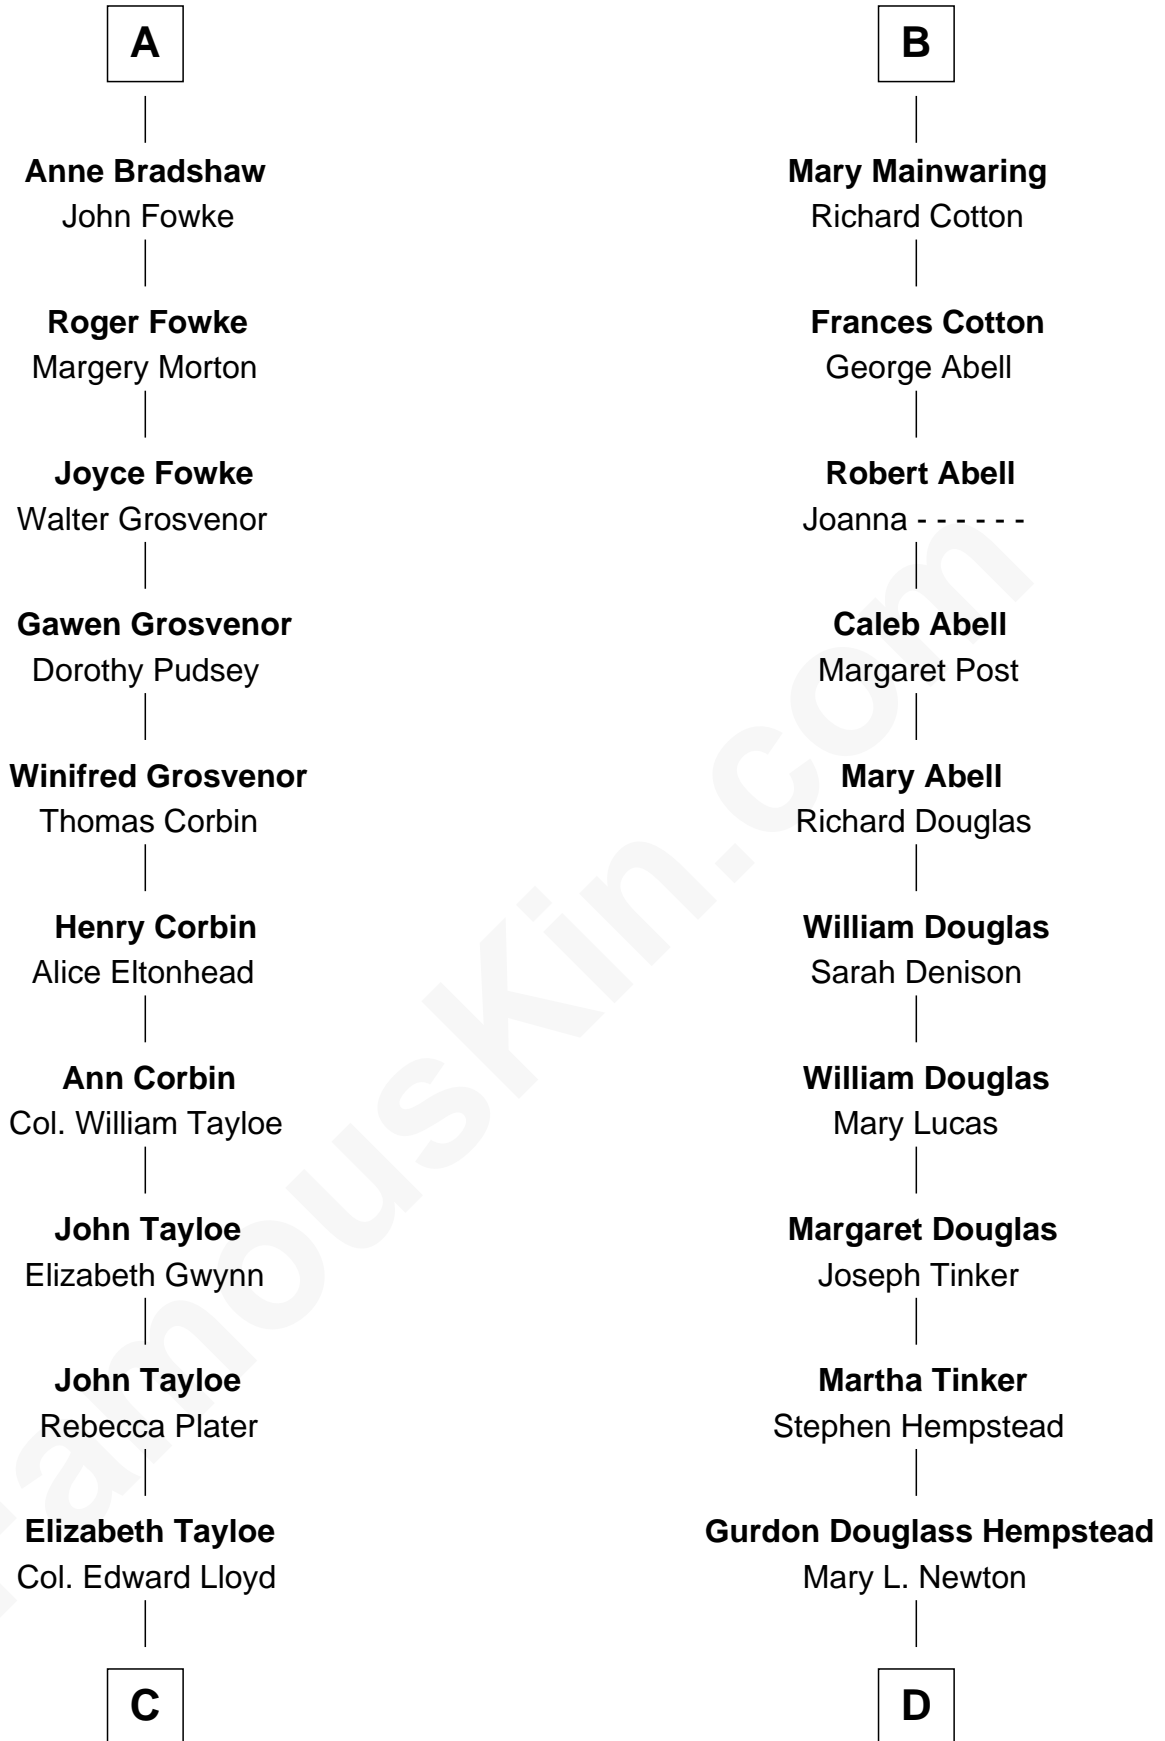

FamousKin.com

Relationship Chart of

Thomas Hunt Morgan

Nobel Prize Winner in Physiology or Medicine

20th cousin 1 time removed of

Richard Gere

Movie Actor

John de Welles

Elizabeth Vernon

Sir Robert Corbet

Dorothy Corbet

Sir Richard Mainwaring

Sir Arthur Mainwaring

Margaret Mainwaring

B

C