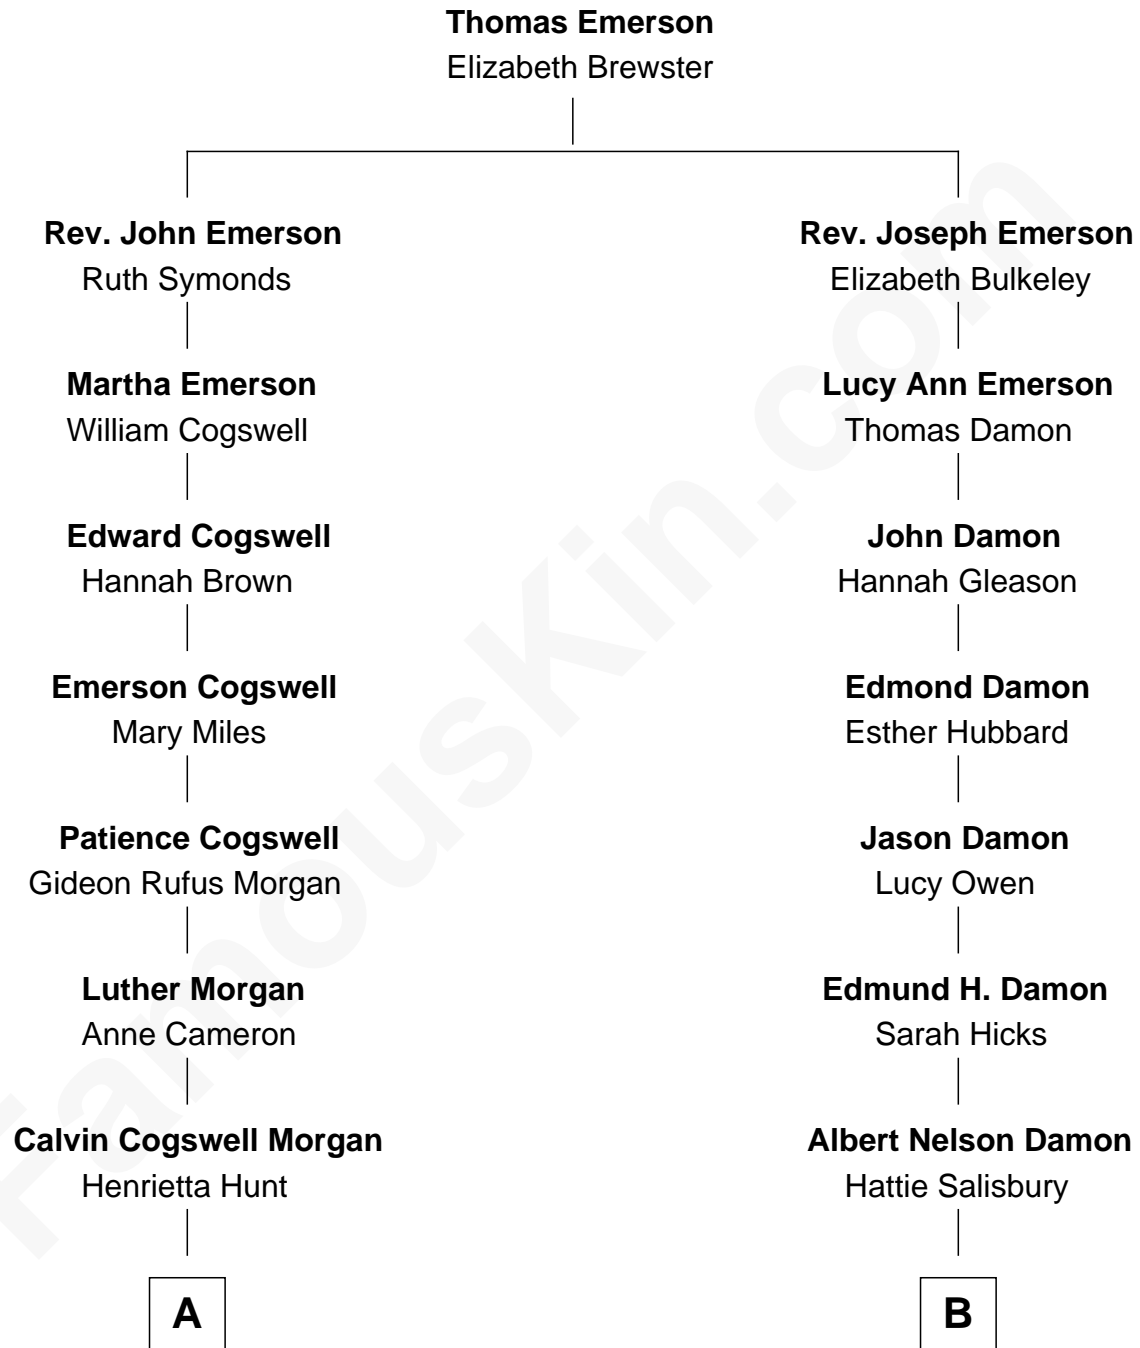

FamousKin.com

Relationship Chart of

Thomas Hunt Morgan

Nobel Prize Winner in Physiology or Medicine

8th cousin 2 times removed of

Matt Damon

Movie Actor

A

Charlton Hunt Morgan

Ellen Key Howard

Thomas Hunt Morgan

Nobel Prize Winner

B

Alberth Howe Damon

Grace Henrietta Telfer

Albert Howe Damon