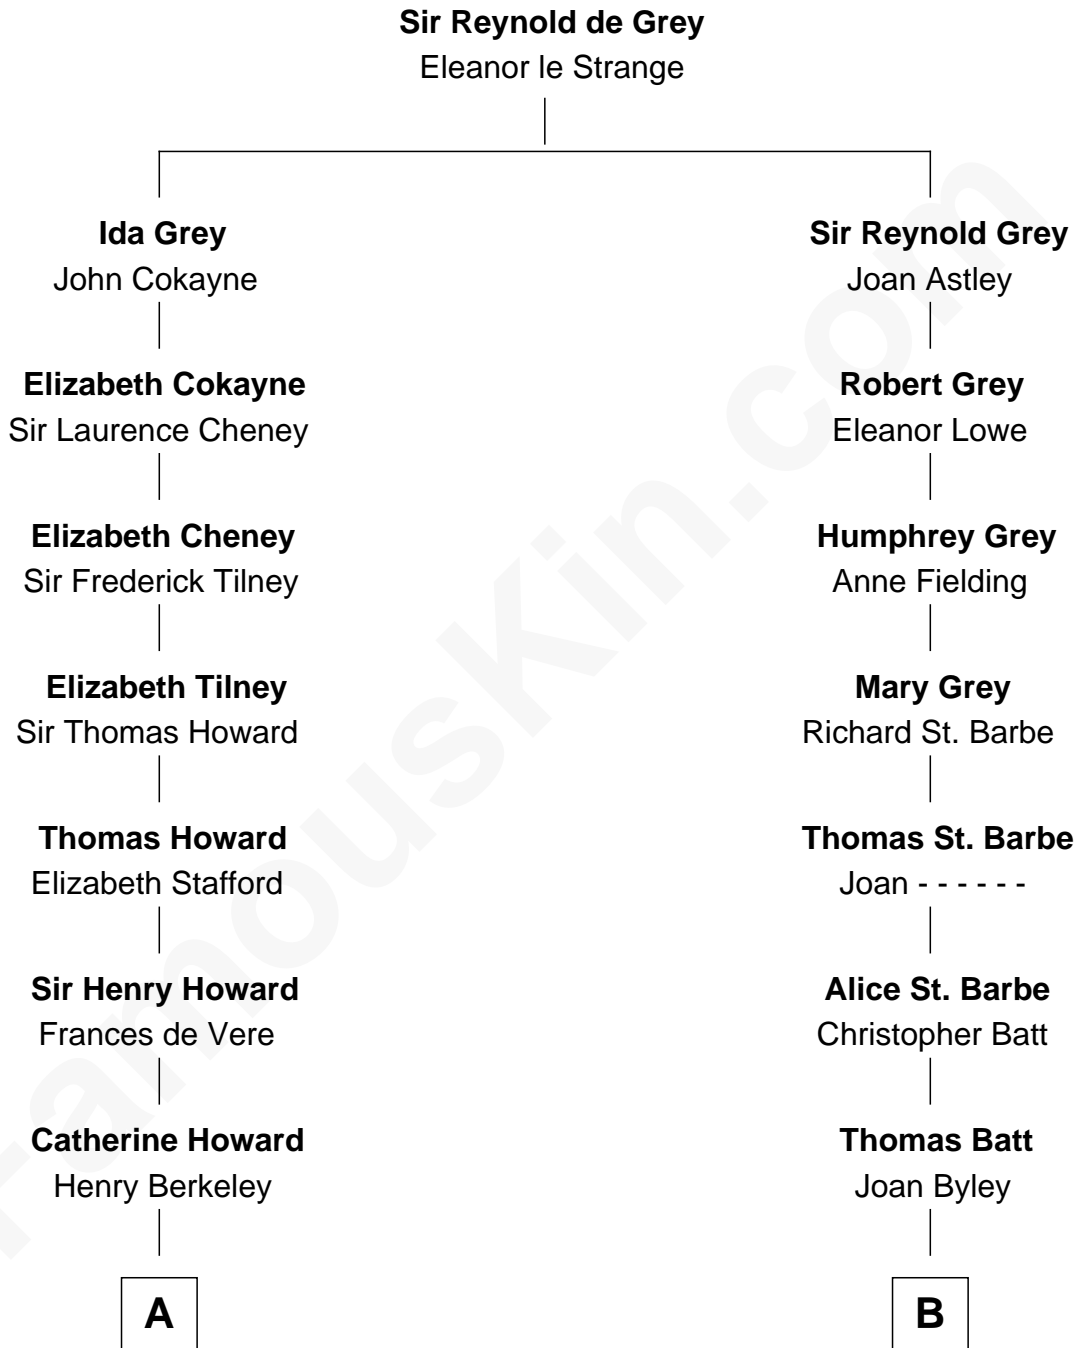

FamousKin.com

Relationship Chart of

Thomas Hunt Morgan

Nobel Prize Winner in Physiology or Medicine

16th cousin 2 times removed of

Tennessee Williams

Author of A Streetcar Named Desire

A

Mary Berkeley
Sir John Zouche

Sir John Zouche
Isabel Lowe

Elizabeth Zouche
Col. Devereux Wolseley

Anne Wolseley
Rev. Thomas Knipe

Anne Knipe
Michael Arnold

Alicia Arnold
John Ross

Ann Arnold Ross
Frances Key