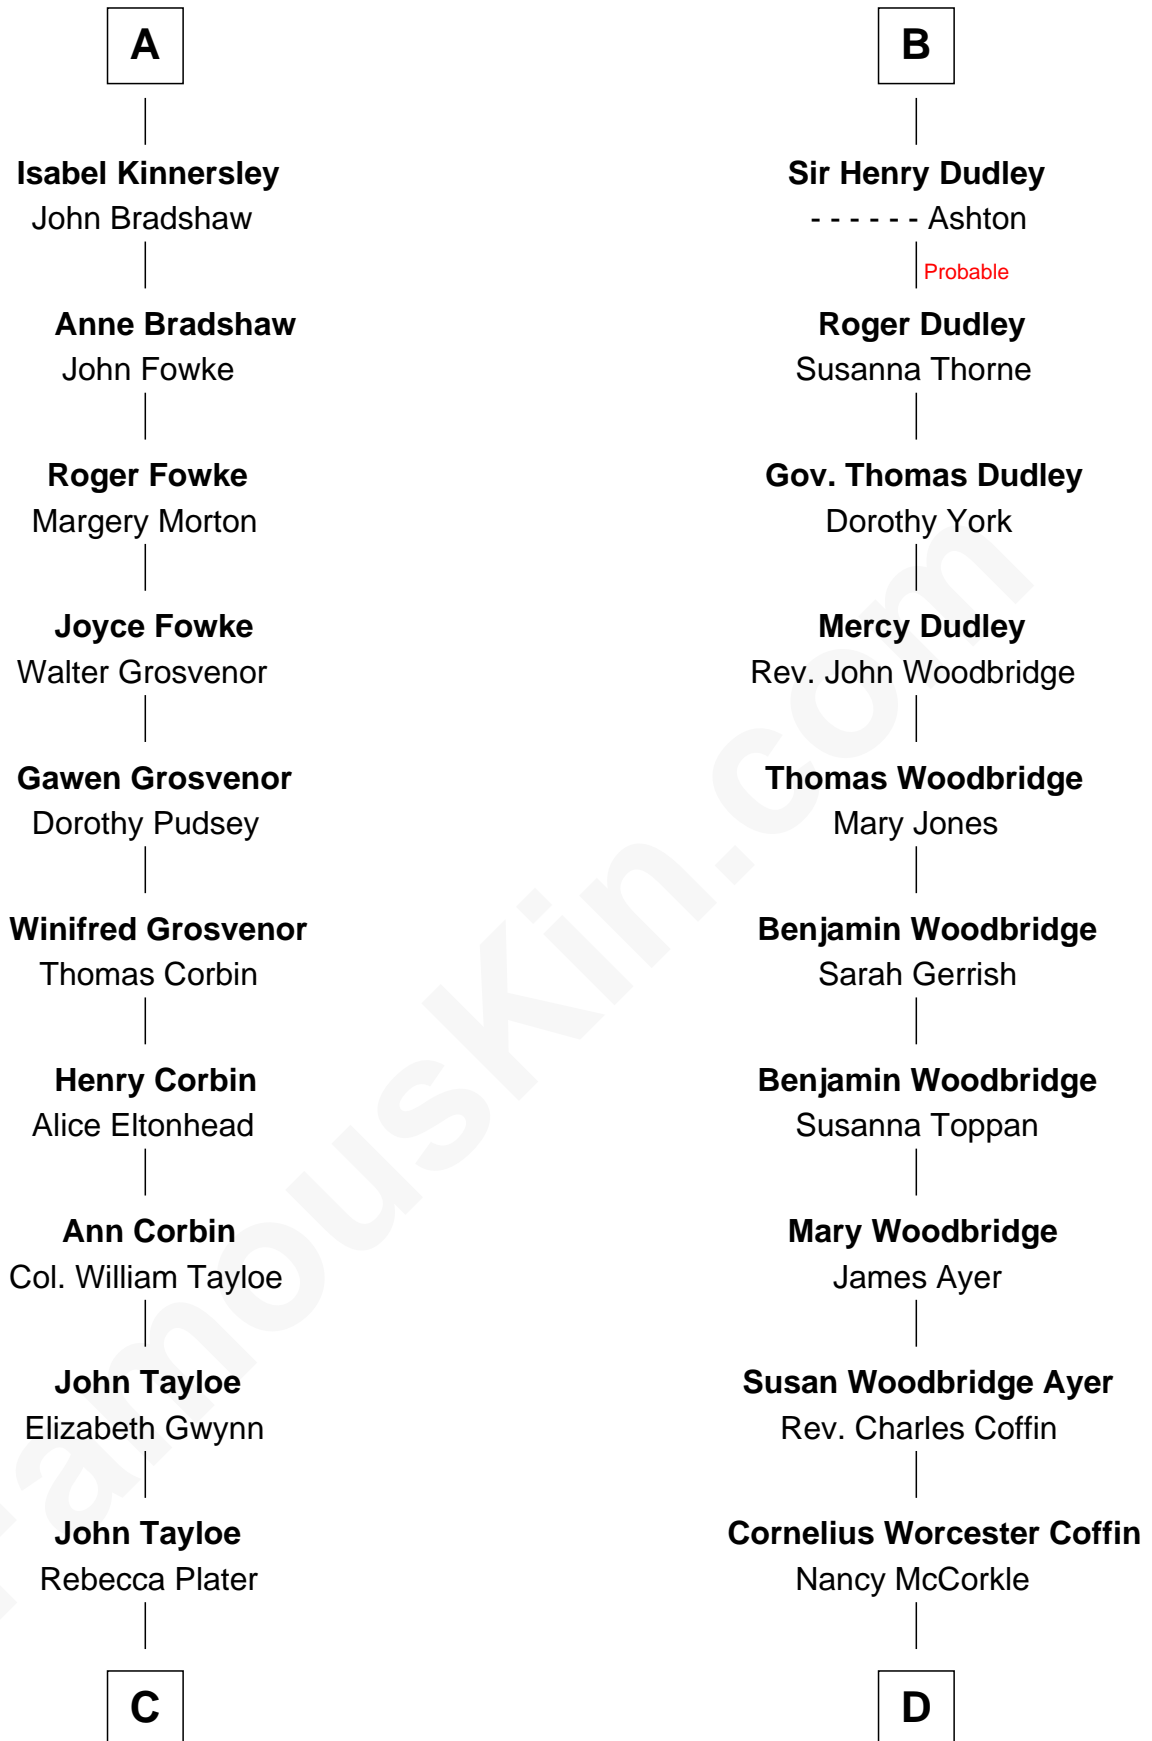

## Relationship Chart of

### Thomas Hunt Morgan

*Nobel Prize Winner in Physiology or Medicine*

19th cousin 2 times removed of

### Tennessee Williams

*Author of A Streetcar Named Desire*

**Sir William de Ros**  
Margery de Badlesmere

**C**

**Elizabeth Tayloe**  
Col. Edward Lloyd

**Mary Tayloe Lloyd**  
Francis Scott Key

**Elizabeth Phoebe Key**  
Charles Howard

**Ellen Key Howard**  
Charlton Hunt Morgan

**Thomas Hunt Morgan**  
*Nobel Prize Winner*

**D**

**Isabelle Coffin**  
Thomas Lanier Williams

**Cornelius Coffin Williams**  
Edwina Dakin

**Tennessee Williams**  
*Author of A Streetcar Named Desire*