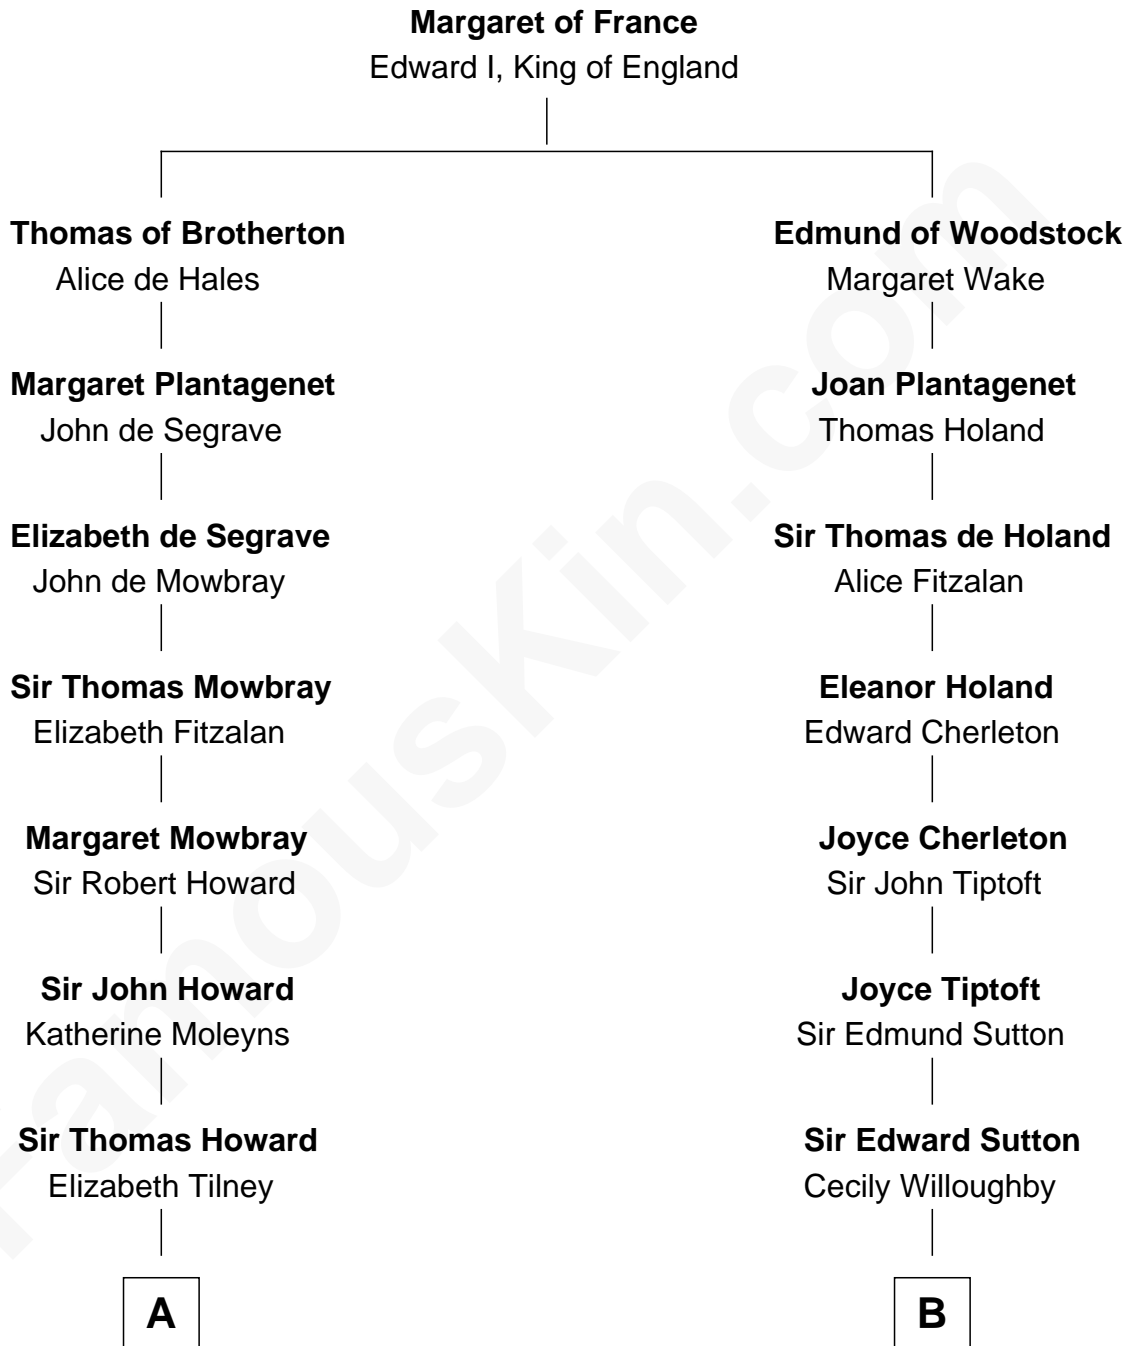

## Relationship Chart of

### Thomas Hunt Morgan

*Nobel Prize Winner in Physiology or Medicine*

20th cousin 1 time removed of

### Tennessee Williams

*Author of A Streetcar Named Desire*

**C**

**John Ross Key**

Anne Phebe Penn Dagworthy Charlton

**Francis Scott Key**

Mary Tayloe Lloyd

**Elizabeth Phoebe Key**