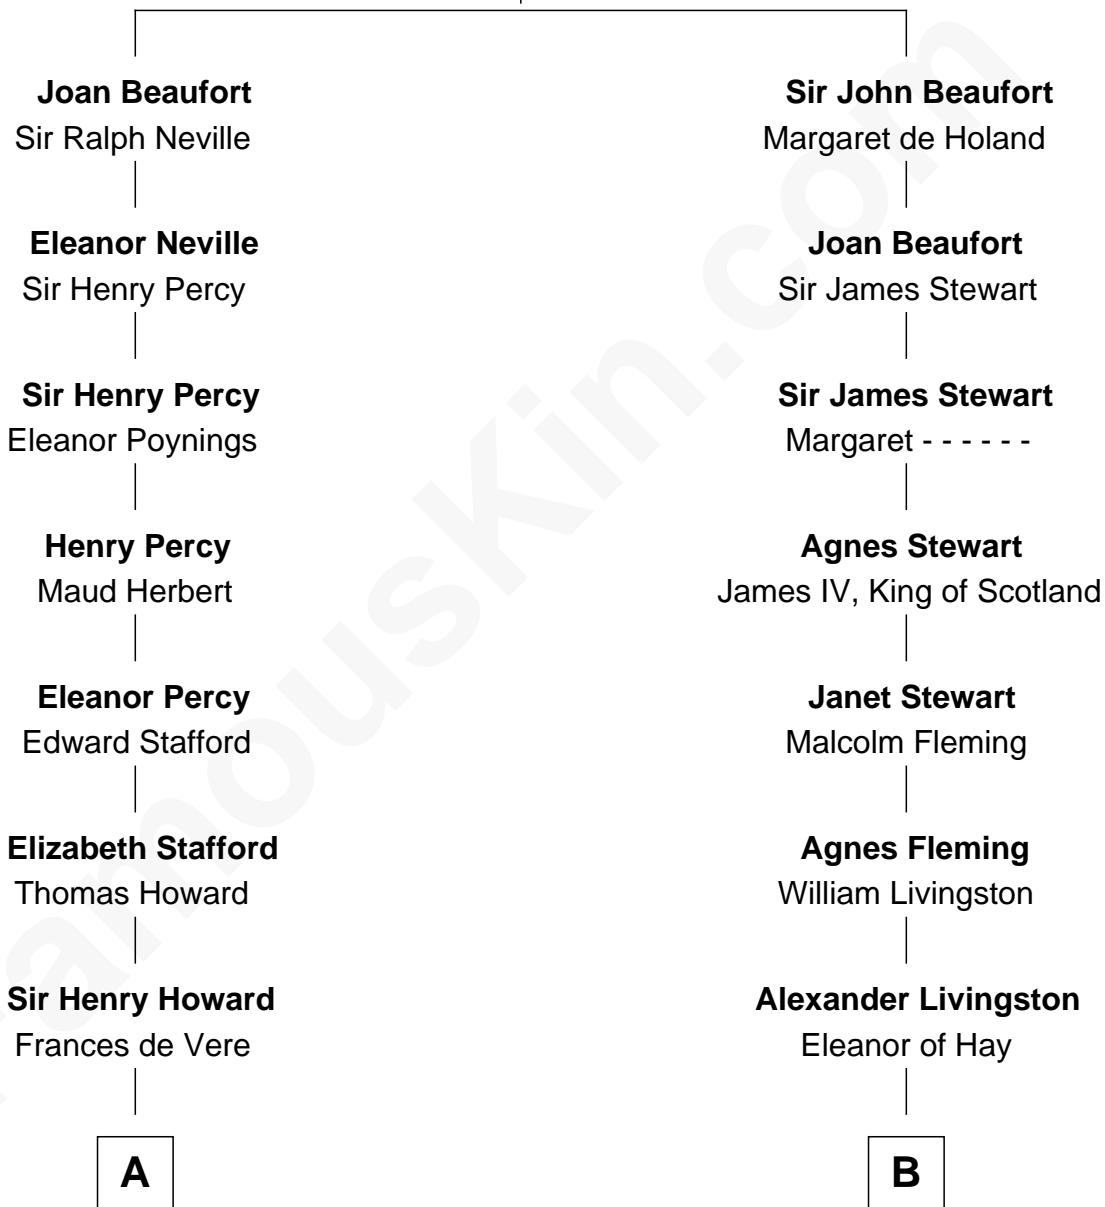

## Relationship Chart of

### Thomas Hunt Morgan

*Nobel Prize Winner in Physiology or Medicine*

18th cousin 1 time removed of

**Howard Dean**

*79th Governor of Vermont*

**John of Gaunt**  
Katherine Roet

**A**

**Catherine Howard**

Henry Berkeley

**Mary Berkeley**

Sir John Zouche

**Sir John Zouche**

Isabel Lowe

**Elizabeth Zouche**

Col. Devereux Wolseley

**Anne Wolseley**