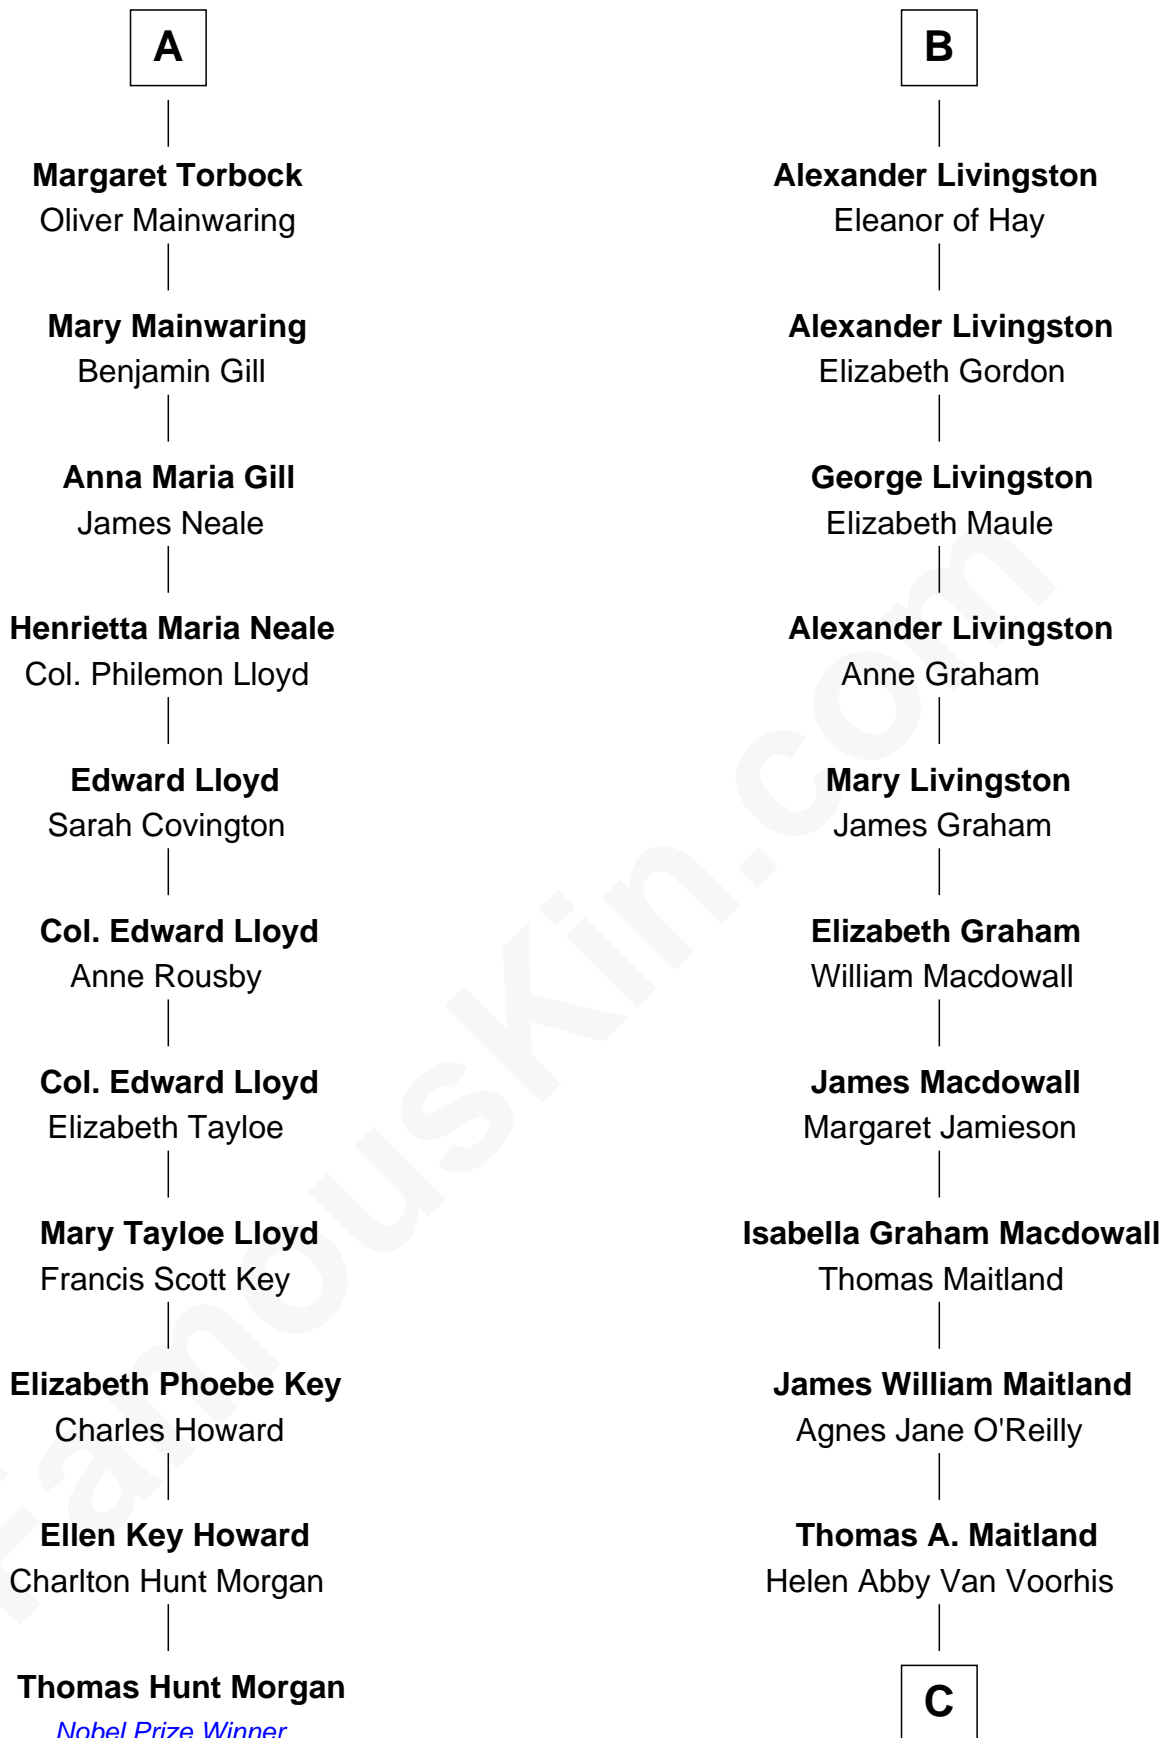

## Relationship Chart of

### Thomas Hunt Morgan

*Nobel Prize Winner in Physiology or Medicine*

17th cousin 2 times removed of

**Howard Dean**

*79th Governor of Vermont*

C

James William Maitland

Sylvia Wigglesworth

Andrea Belden Maitland

Howard Brush Dean

Howard Dean

*79th Governor of Vermont*