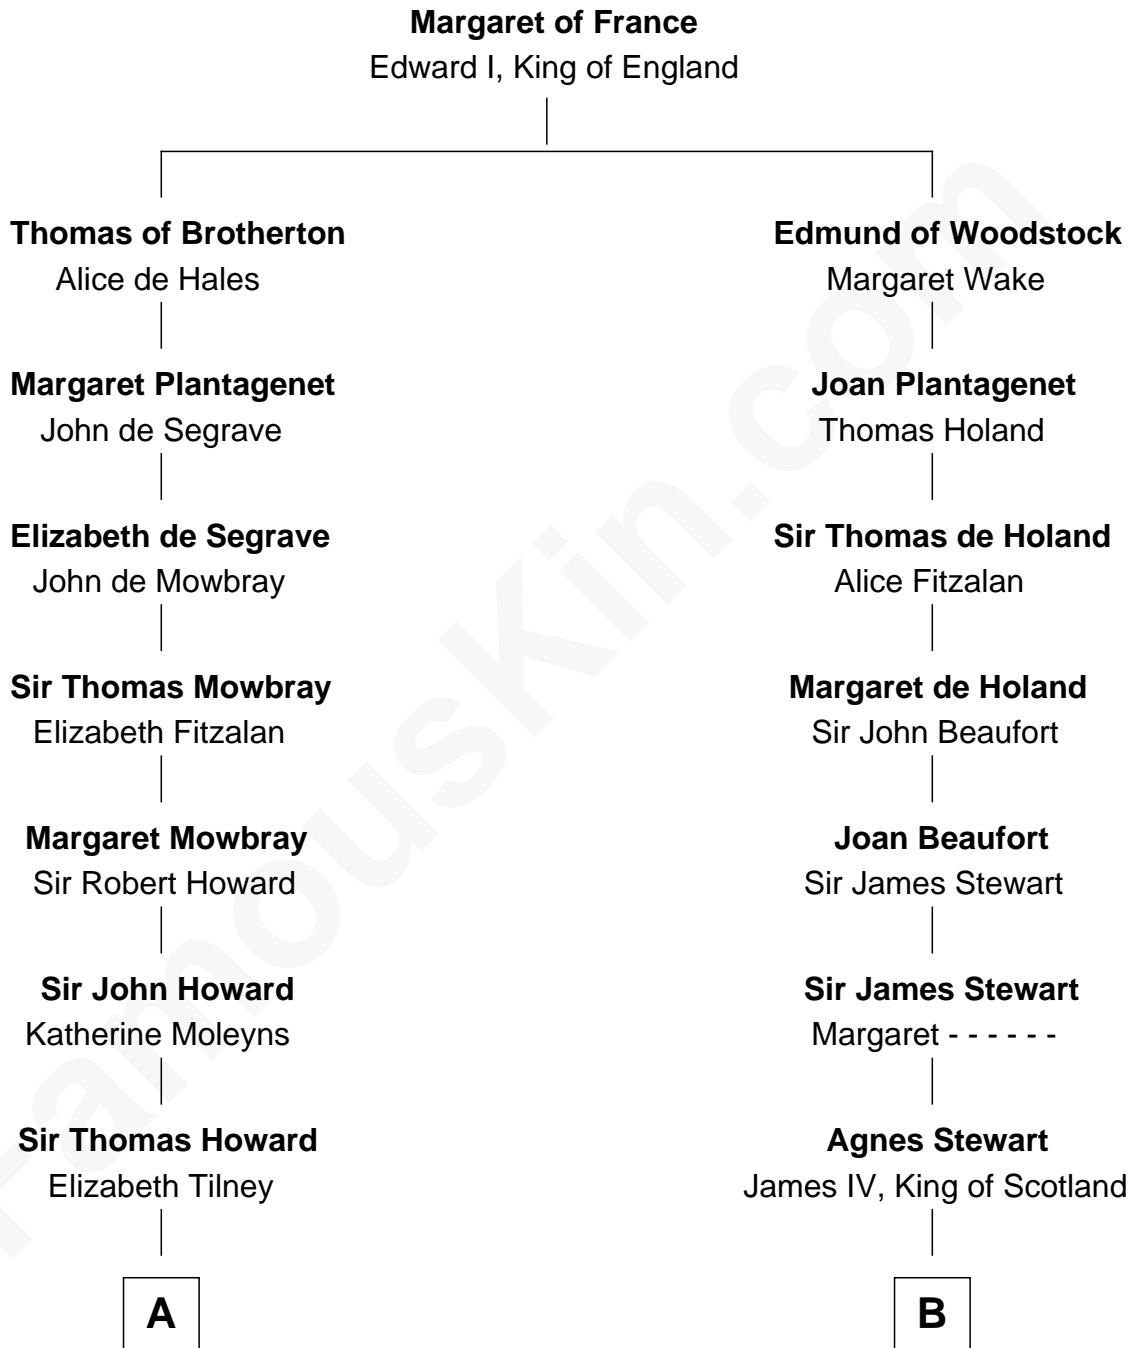

FamousKin.com

Relationship Chart of

Thomas Hunt Morgan

Nobel Prize Winner in Physiology or Medicine

21st cousin of

Howard Dean

79th Governor of Vermont

C