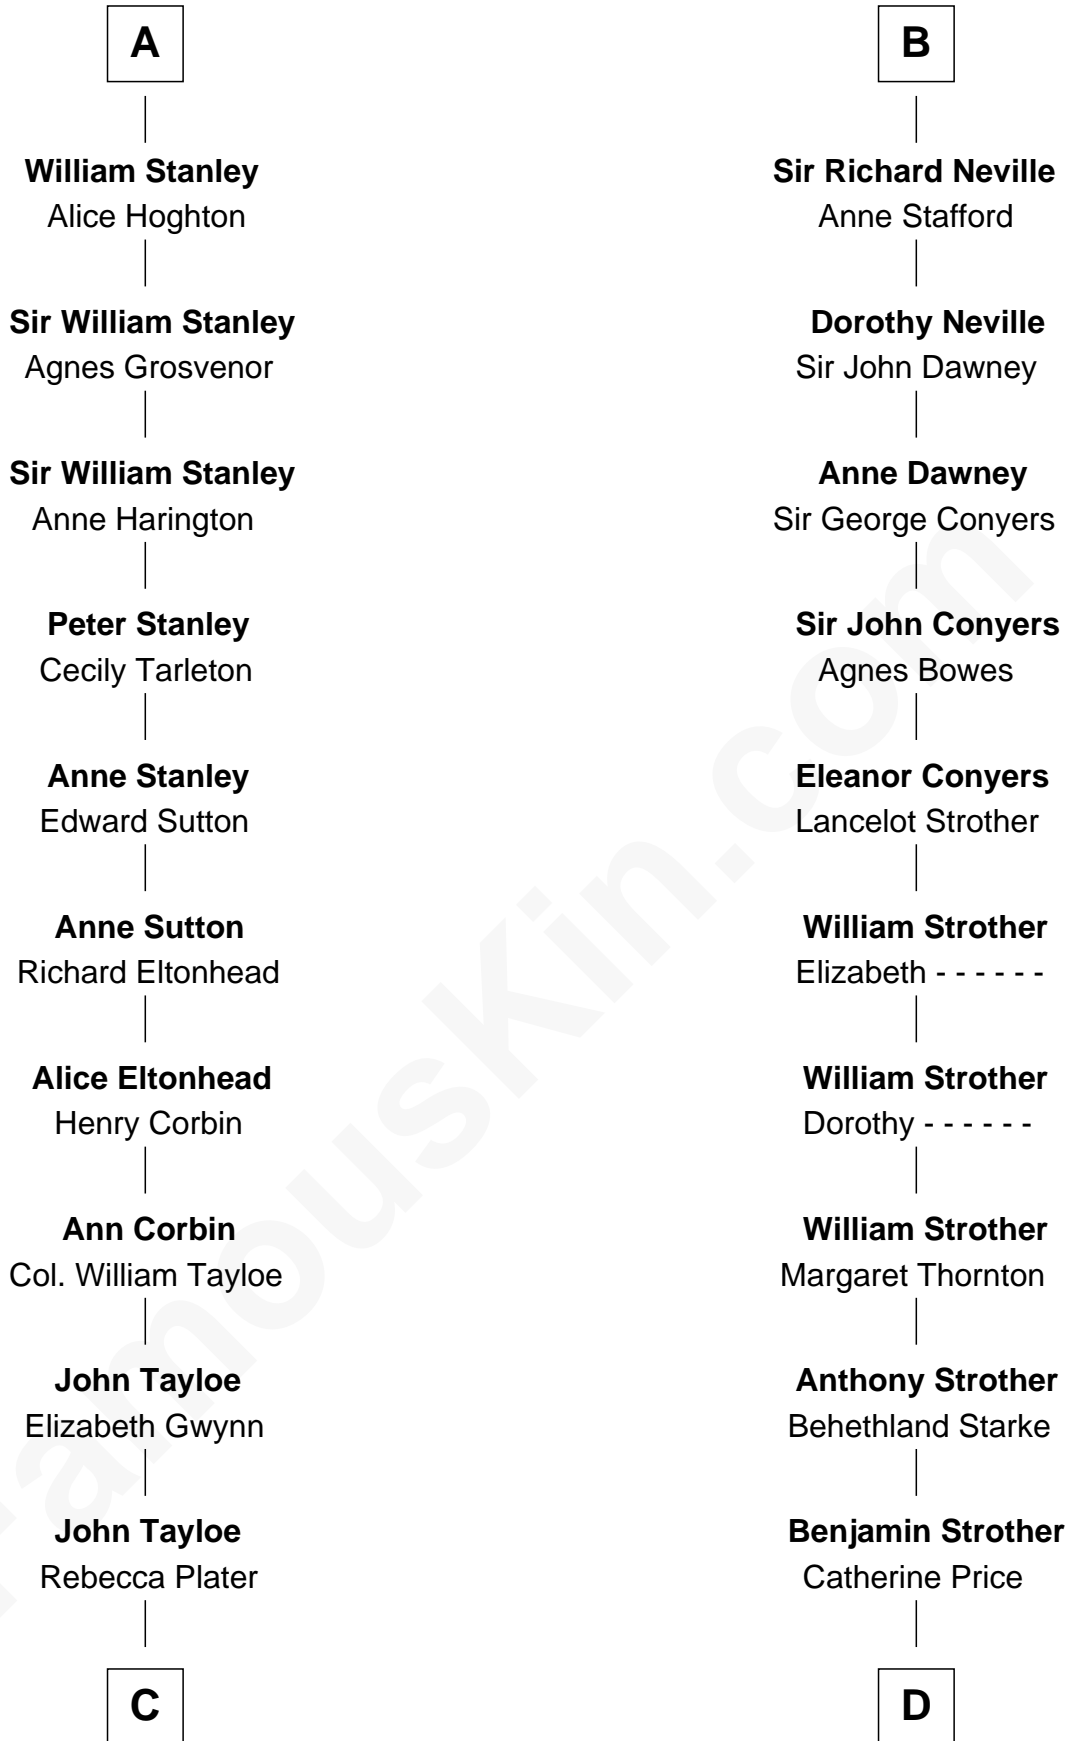

FamousKin.com

Relationship Chart of

Thomas Hunt Morgan

Nobel Prize Winner in Physiology or Medicine

21st cousin of

Randolph Scott

Movie Actor

Alan la Zouche

Ellen de Quincy

C

Elizabeth Tayloe
Col. Edward Lloyd

Mary Tayloe Lloyd
Francis Scott Key

Elizabeth Phoebe Key
Charles Howard

Ellen Key Howard
Charlton Hunt Morgan

Thomas Hunt Morgan
Nobel Prize Winner

D

Catherine Price Strother
Joseph Minor Crane

John William Crane
Margaret Ann Sadler

Joseph Minor Crane
Lavinia Lionberger

Lucy Lionberger Crane
George Grant Scott

Randolph Scott
Movie Actor

FamousKin.com