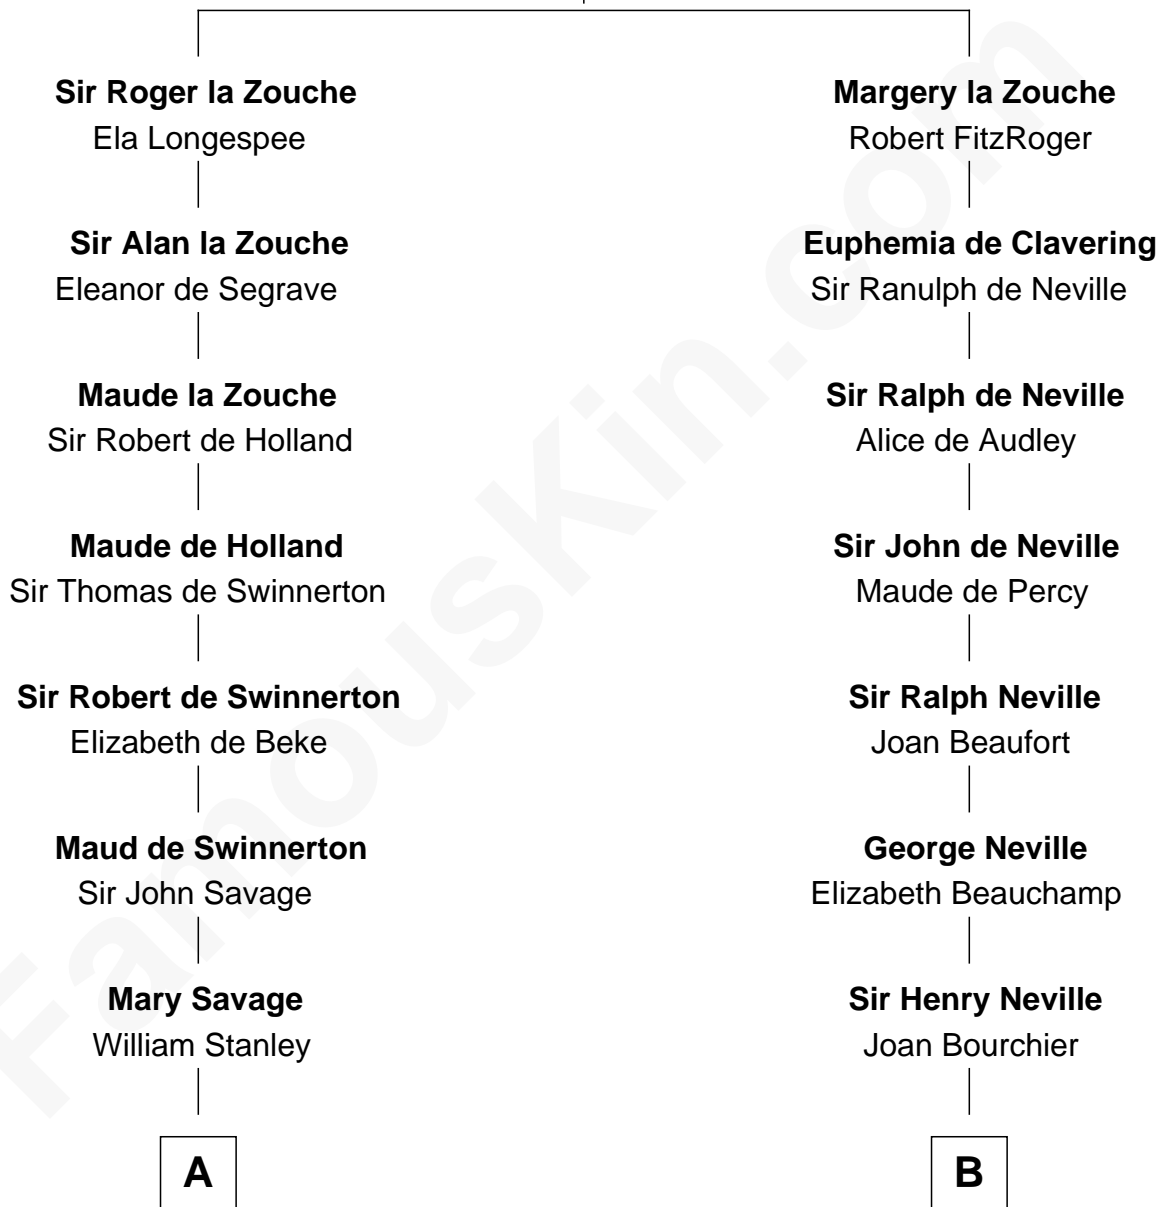

FamousKin.com

Relationship Chart of

Thomas Hunt Morgan

Nobel Prize Winner in Physiology or Medicine

21st cousin of

Randolph Scott

Movie Actor

Alan la Zouche

Ellen de Quincy

C

Elizabeth Tayloe
Col. Edward Lloyd

Mary Tayloe Lloyd
Francis Scott Key

Elizabeth Phoebe Key
Charles Howard

Ellen Key Howard
Charlton Hunt Morgan

Thomas Hunt Morgan
Nobel Prize Winner

D

Catherine Price Strother
Joseph Minor Crane

John William Crane
Margaret Ann Sadler

Joseph Minor Crane
Lavinia Lionberger

Lucy Lionberger Crane
George Grant Scott

Randolph Scott
Movie Actor

FamousKin.com