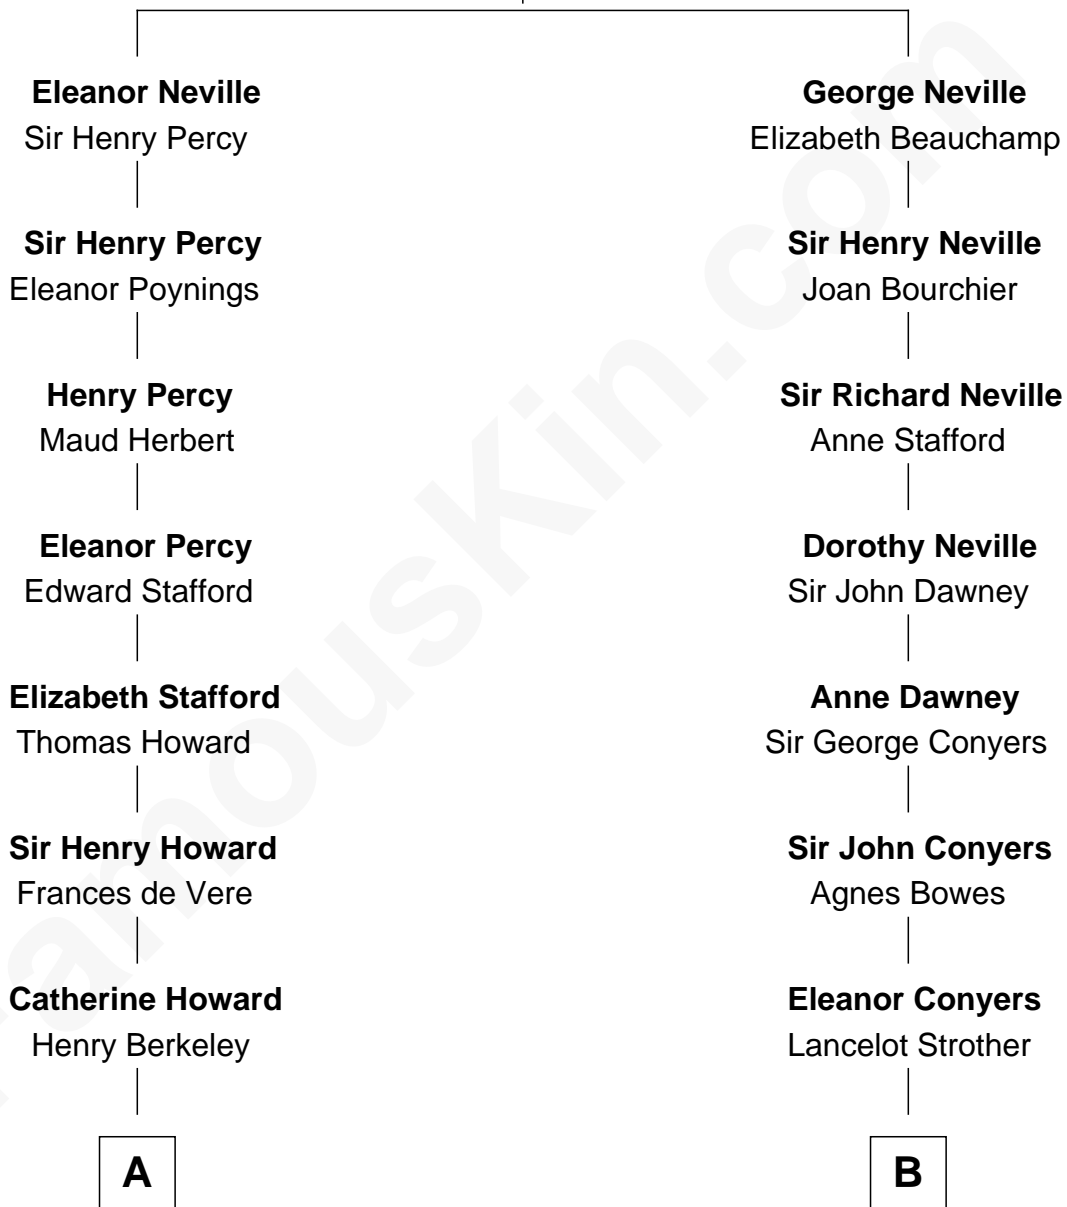

FamousKin.com

Relationship Chart of

Thomas Hunt Morgan

Nobel Prize Winner in Physiology or Medicine

16th cousin 2 times removed of

Randolph Scott
Movie Actor

Sir Ralph Neville
Joan Beaufort

A

Mary Berkeley
Sir John Zouche

Sir John Zouche
Isabel Lowe

Elizabeth Zouche
Col. Devereux Wolseley

Anne Wolseley
Rev. Thomas Knipe

Anne Knipe
Michael Arnold

Alicia Arnold
John Ross

Ann Arnold Ross
Frances Key

John Ross Key
Anne Phebe Penn Dagworthy Charlton

Francis Scott Key
Mary Tayloe Lloyd

Elizabeth Phoebe Key
Charles Howard

C

B

William Strother
Elizabeth - - - - -

William Strother
Dorothy - - - - -

William Strother
Margaret Thornton

Anthony Strother
Behethland Starke

Benjamin Strother
Catherine Price

Catherine Price Strother
Joseph Minor Crane

John William Crane
Margaret Ann Sadler

Joseph Minor Crane
Lavinia Lionberger

Lucy Lionberger Crane
George Grant Scott