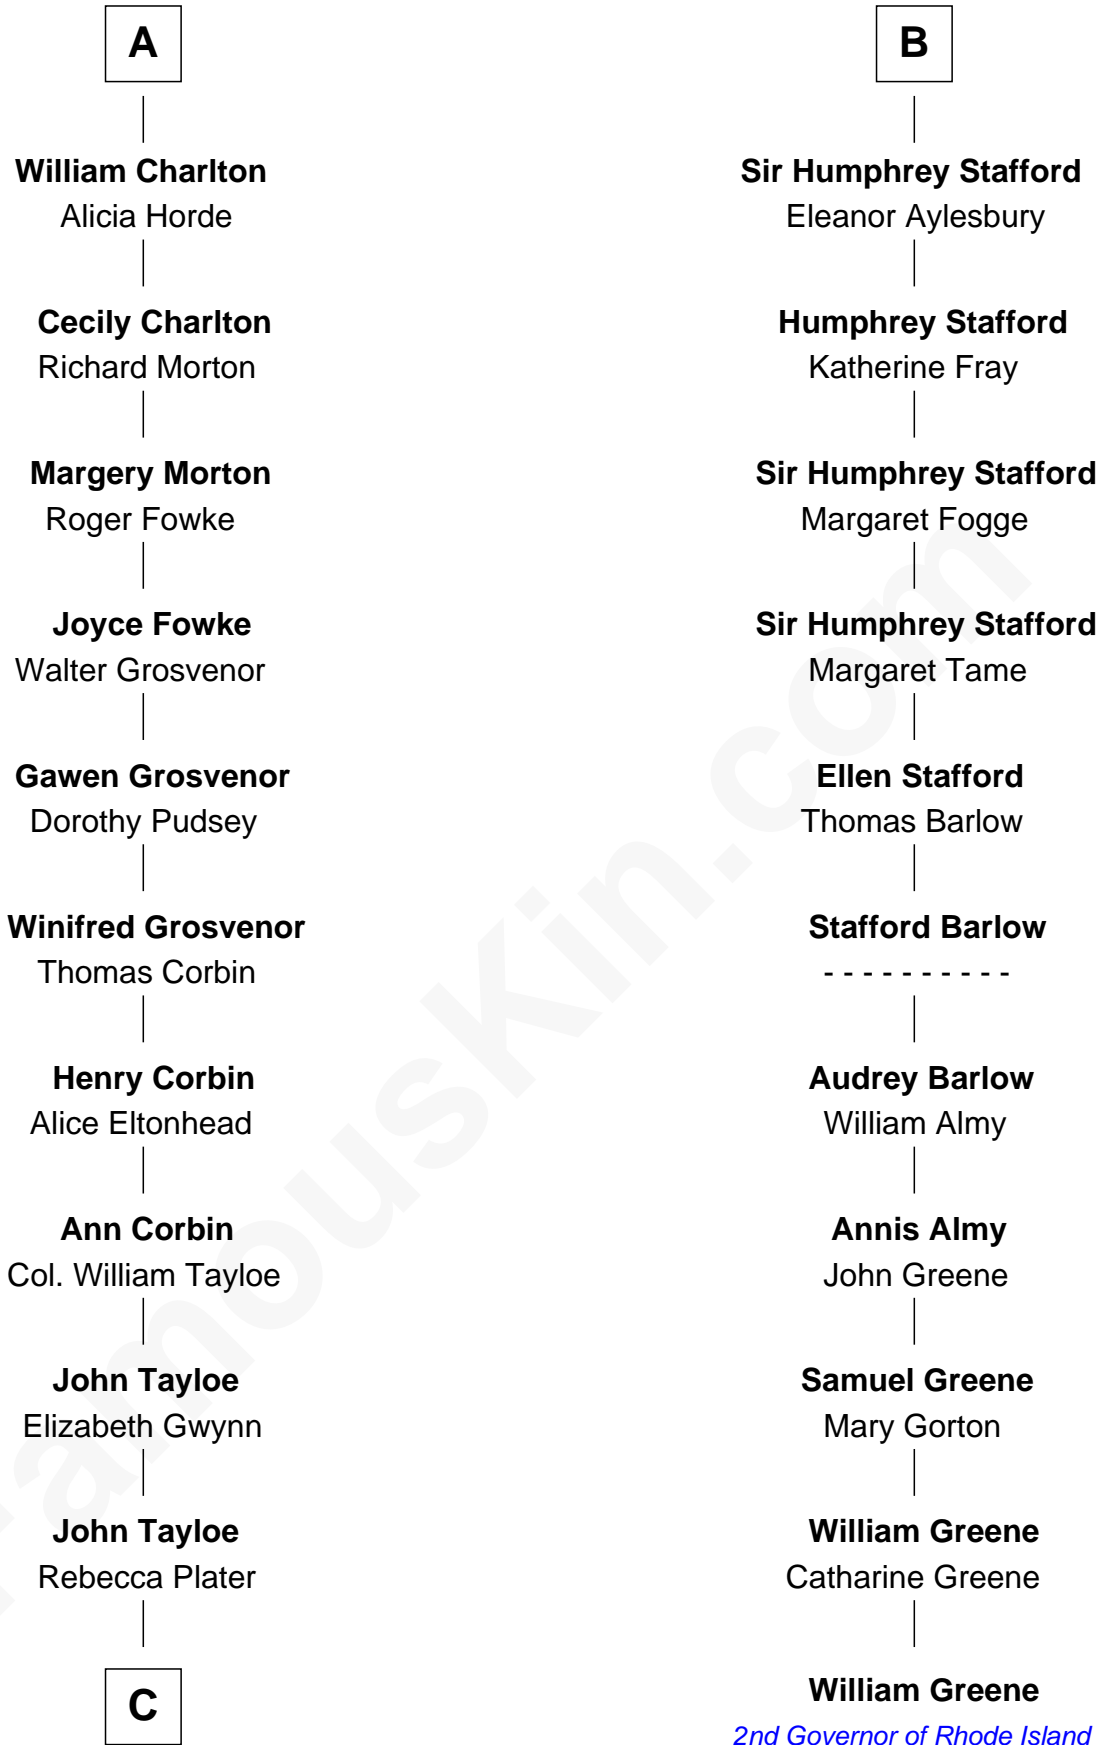

FamousKin.com

Relationship Chart of

Thomas Hunt Morgan

Nobel Prize Winner in Physiology or Medicine

17th cousin 4 times removed of

William Greene

2nd Governor of Rhode Island

Sir Roger de Somery

Nichole d'Aubenev

C

Elizabeth Tayloe

Col. Edward Lloyd

Mary Tayloe Lloyd

Francis Scott Key

Elizabeth Phoebe Key

Charles Howard

Ellen Key Howard

Charlton Hunt Morgan

Thomas Hunt Morgan

Nobel Prize Winner