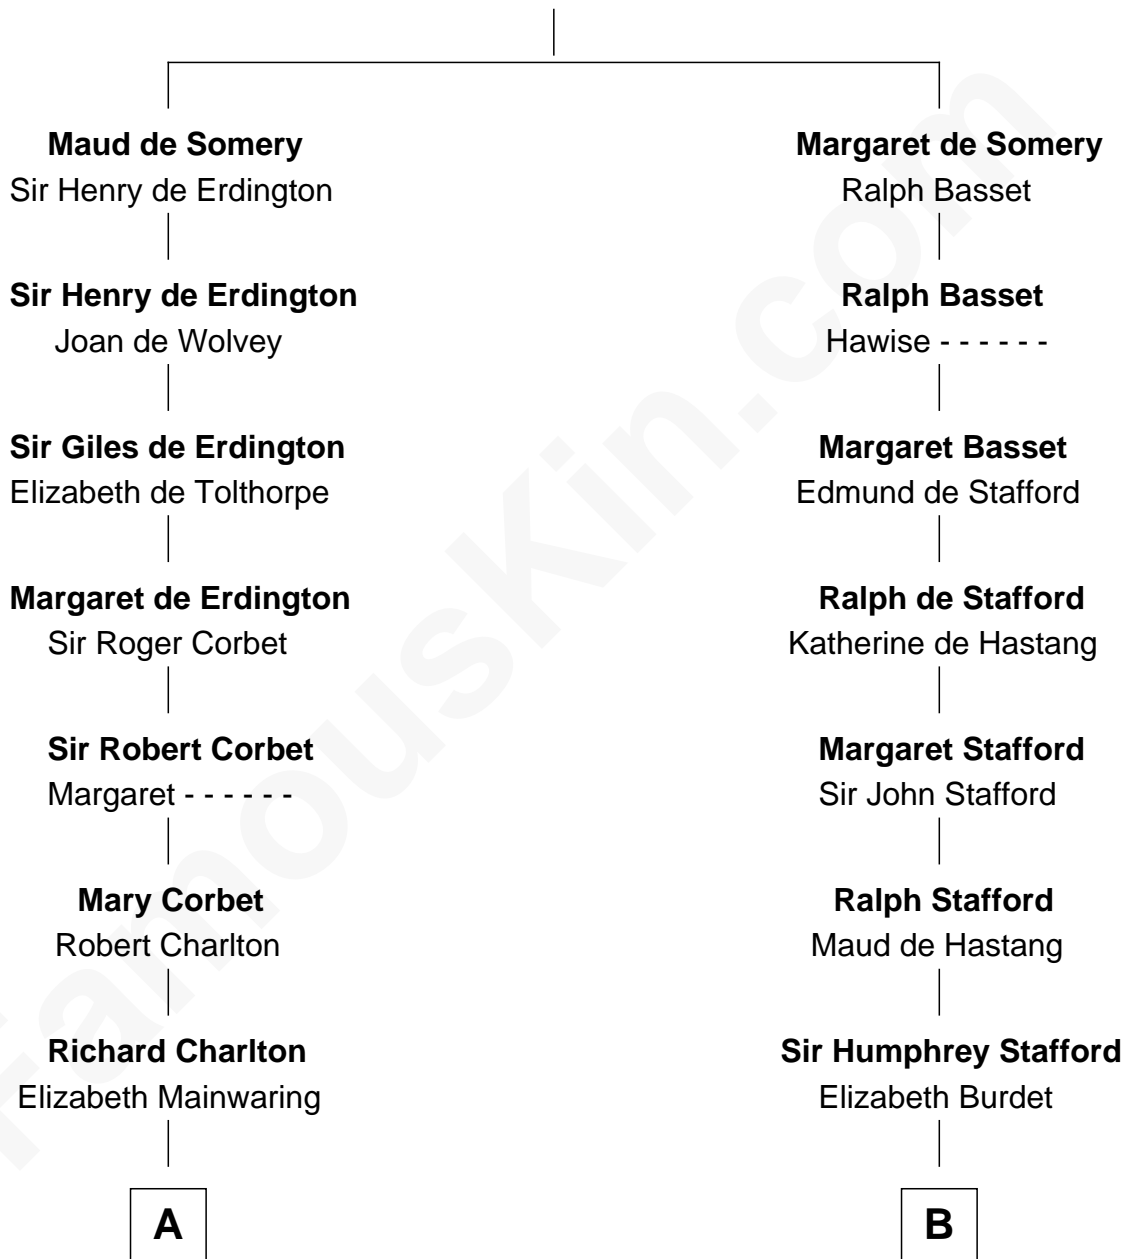

FamousKin.com

Relationship Chart of

Thomas Hunt Morgan

Nobel Prize Winner in Physiology or Medicine

17th cousin 4 times removed of

William Greene

2nd Governor of Rhode Island

Sir Roger de Somery

Nichole d'Aubenev

C

Elizabeth Tayloe

Col. Edward Lloyd

Mary Tayloe Lloyd

Francis Scott Key

Elizabeth Phoebe Key

Charles Howard