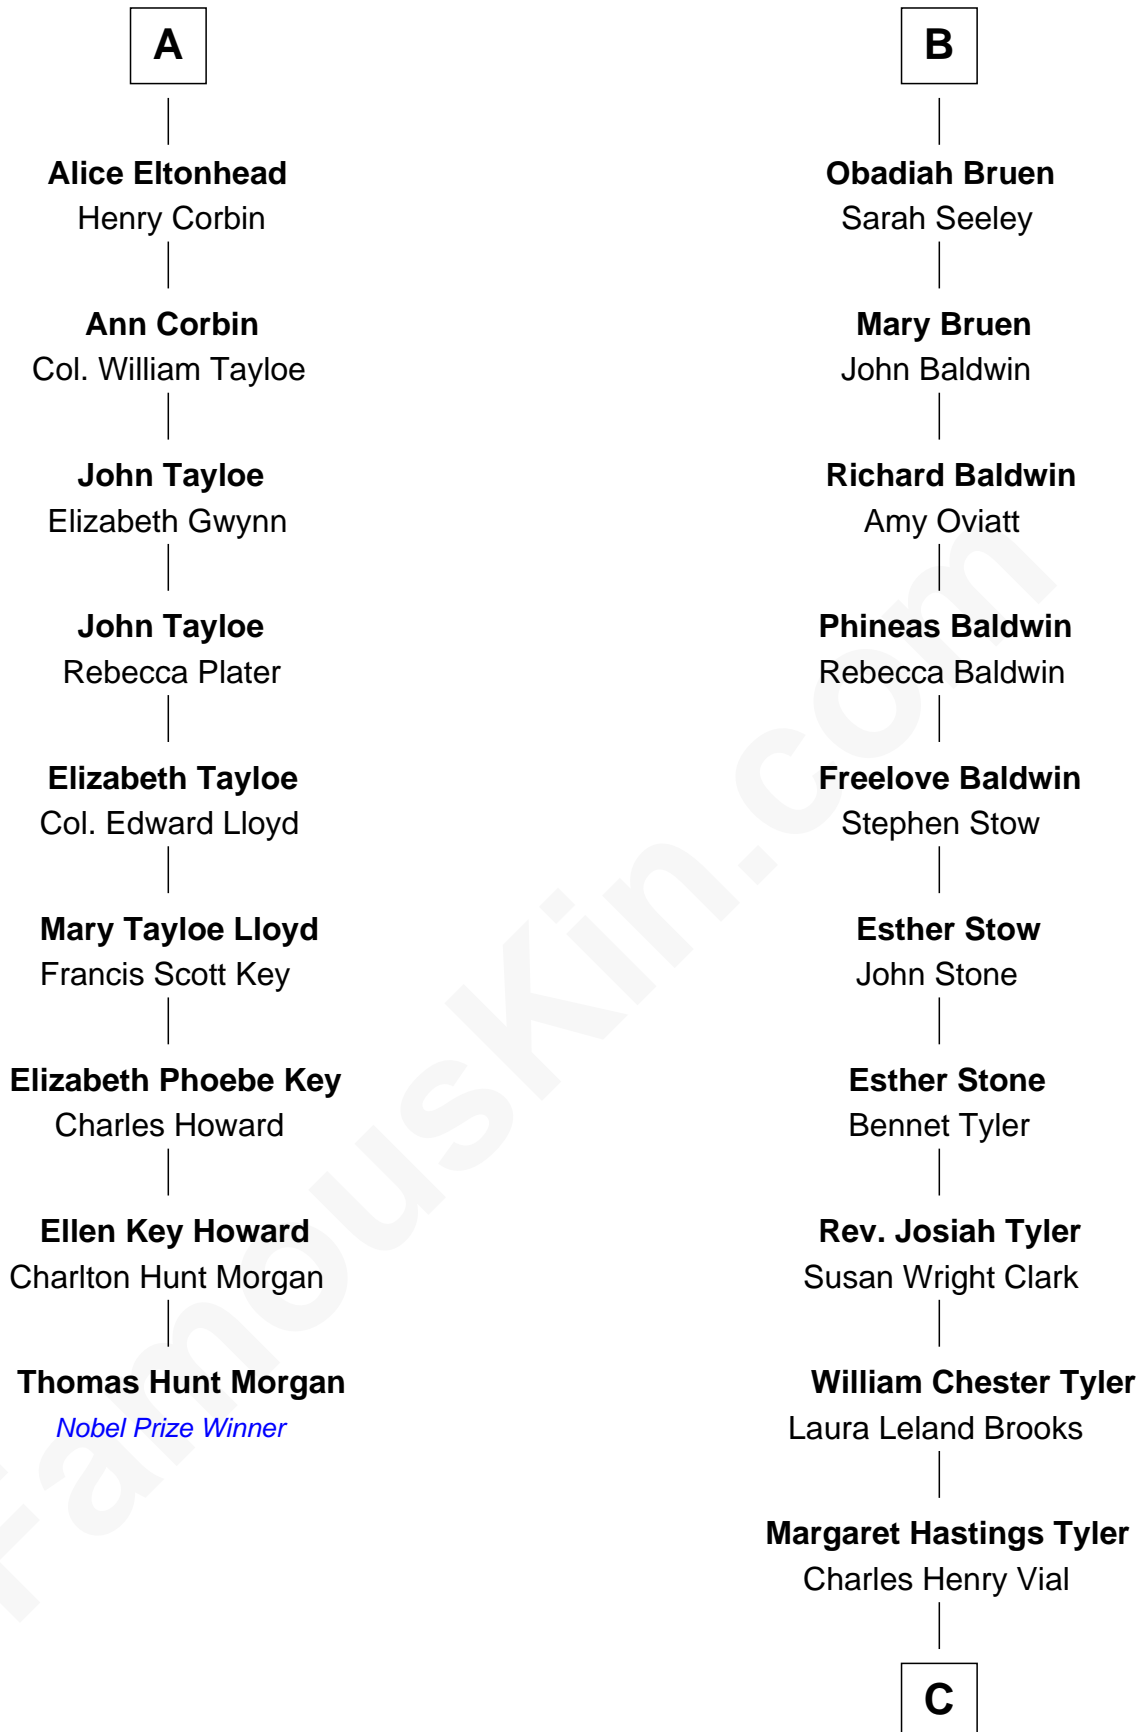

FamousKin.com

Relationship Chart of

Thomas Hunt Morgan

Nobel Prize Winner in Physiology or Medicine

15th cousin 4 times removed of

Kate Upton

Sports Illustrated Swimsuit Cover Model

C

Elizabeth Brooks Vial
Stephen Edward Upton

Jefferson Matthew Upton
Shelley Fawn Davis

Kate Upton
Model and Actress

FamousKin.com