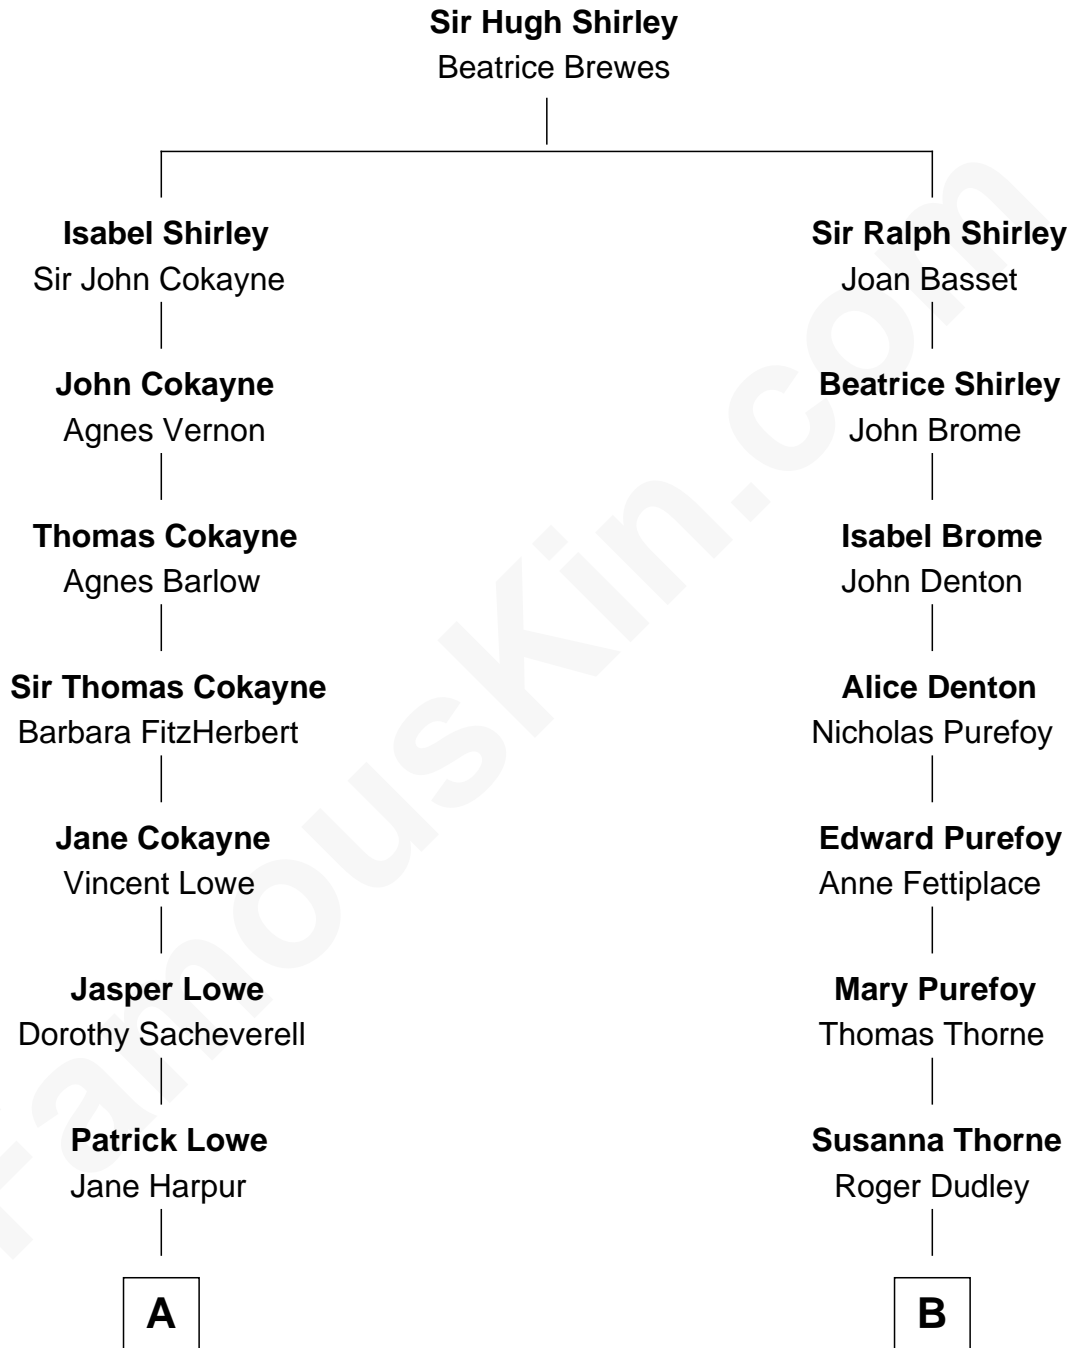

FamousKin.com

Relationship Chart of

Thomas Hunt Morgan

Nobel Prize Winner in Physiology or Medicine

17th cousin 3 times removed of

Kate Upton

Sports Illustrated Swimsuit Cover Model

C

Margaret Hastings Tyler

Charles Henry Vial

Elizabeth Brooks Vial

Stephen Edward Upton

Jefferson Matthew Upton

Shelley Fawn Davis

Kate Upton

Model and Actress