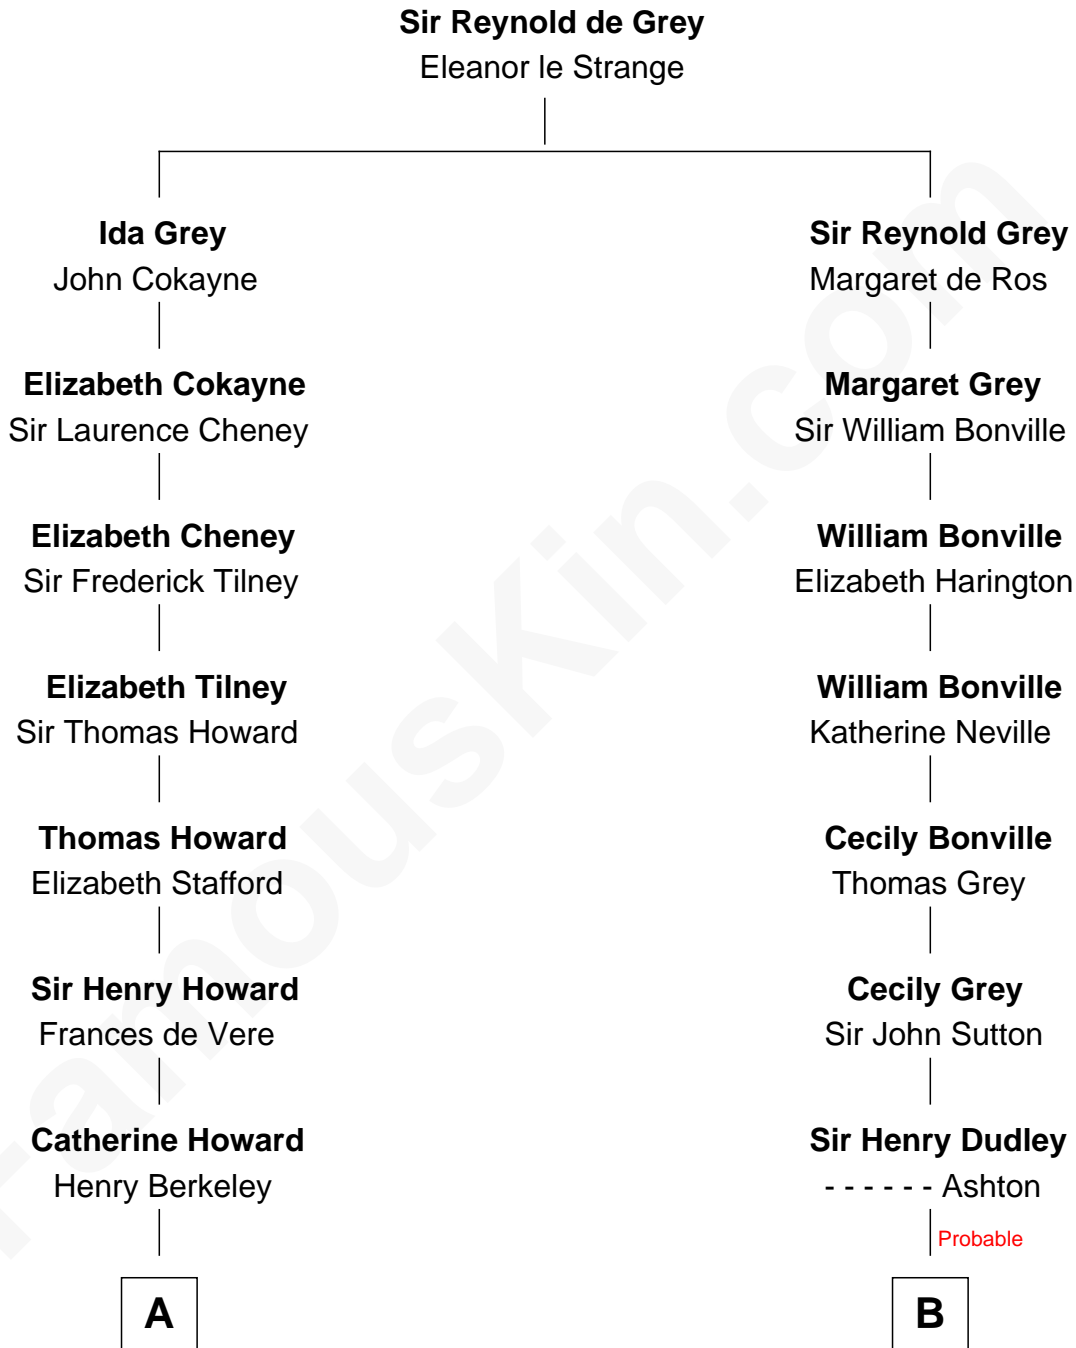

FamousKin.com

Relationship Chart of

Thomas Hunt Morgan

Nobel Prize Winner in Physiology or Medicine

18th cousin 3 times removed of

Kate Upton

Sports Illustrated Swimsuit Cover Model

C

Ellen Key Howard
Charlton Hunt Morgan

Thomas Hunt Morgan
Nobel Prize Winner

D

William Chester Tyler
Laura Leland Brooks

Margaret Hastings Tyler
Charles Henry Vial

Elizabeth Brooks Vial
Stephen Edward Upton