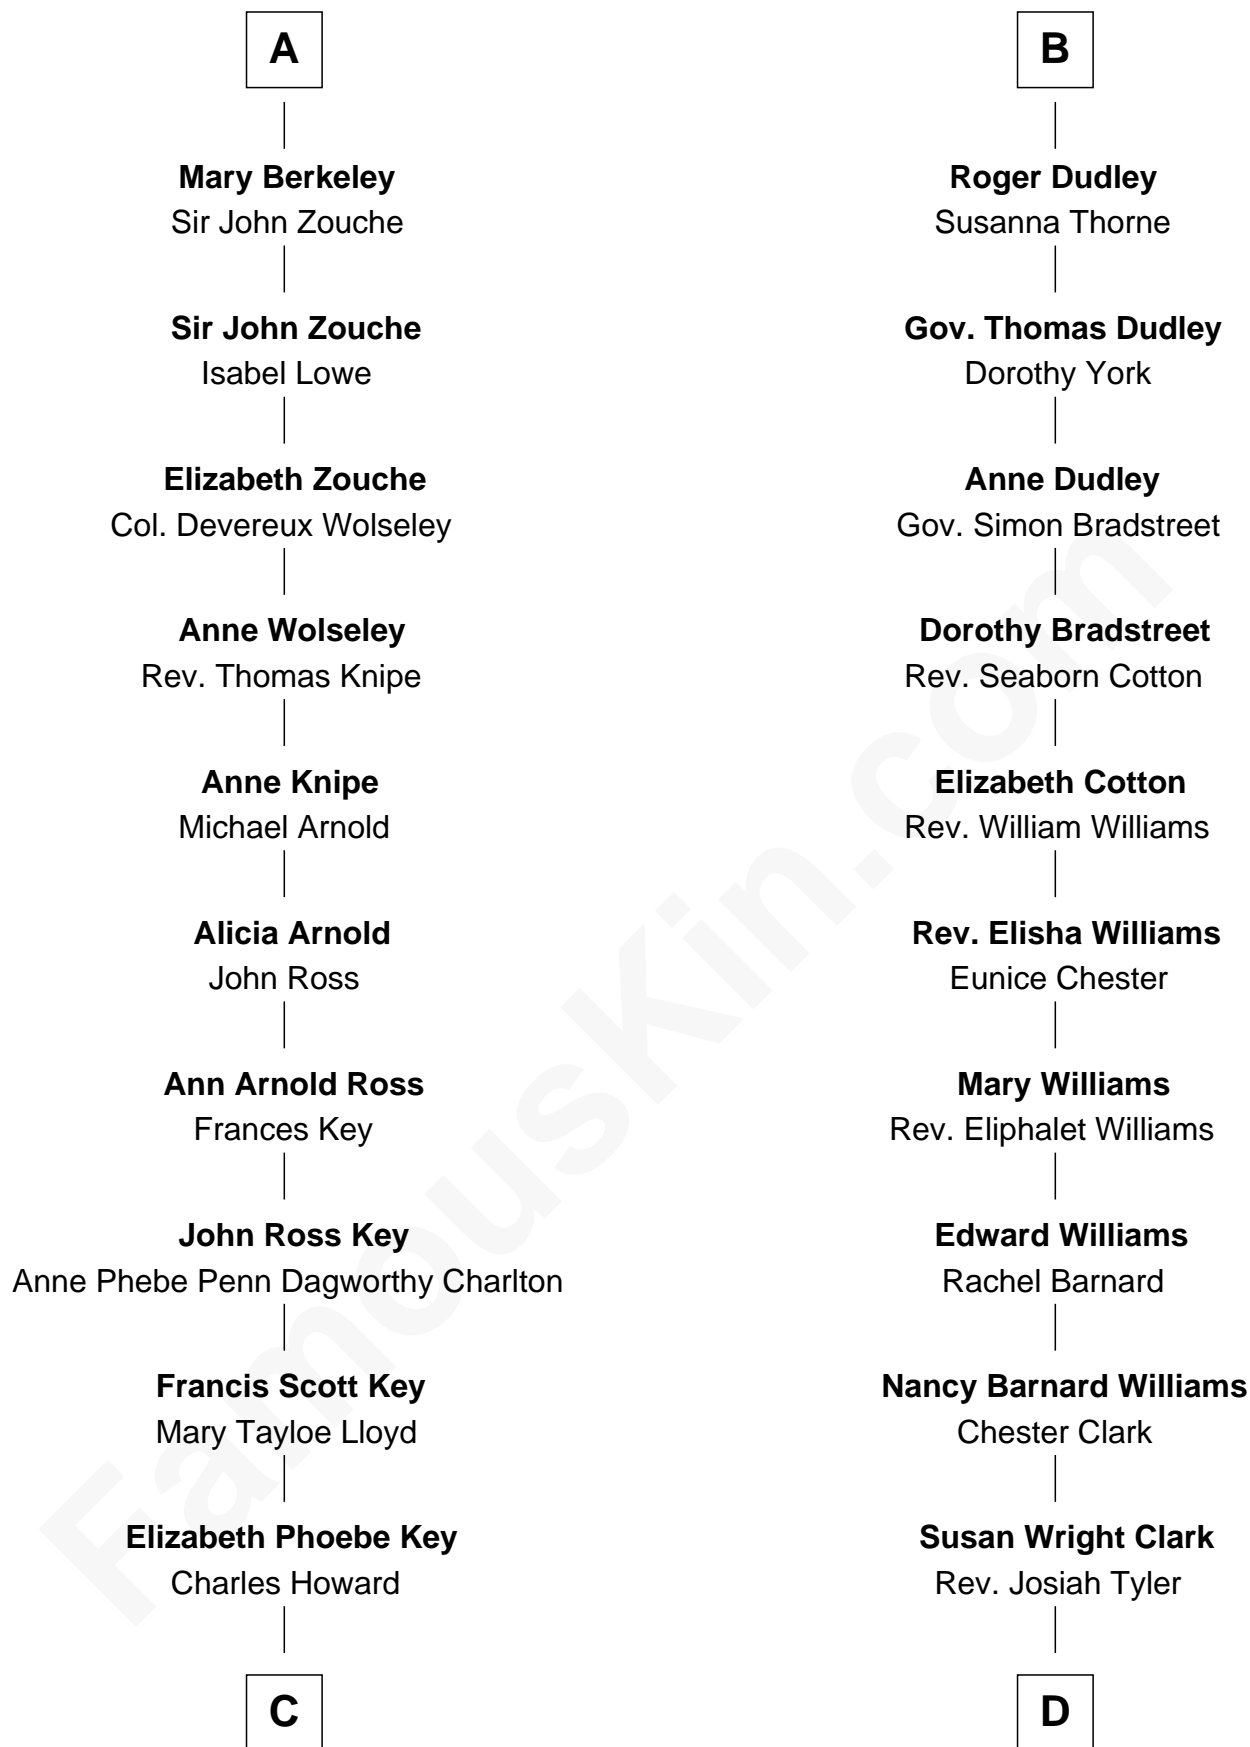

FamousKin.com

Relationship Chart of

Thomas Hunt Morgan

Nobel Prize Winner in Physiology or Medicine

18th cousin 3 times removed of

Kate Upton

Sports Illustrated Swimsuit Cover Model

C

Ellen Key Howard
Charlton Hunt Morgan

Thomas Hunt Morgan
Nobel Prize Winner

D

William Chester Tyler
Laura Leland Brooks

Margaret Hastings Tyler
Charles Henry Vial

Elizabeth Brooks Vial
Stephen Edward Upton