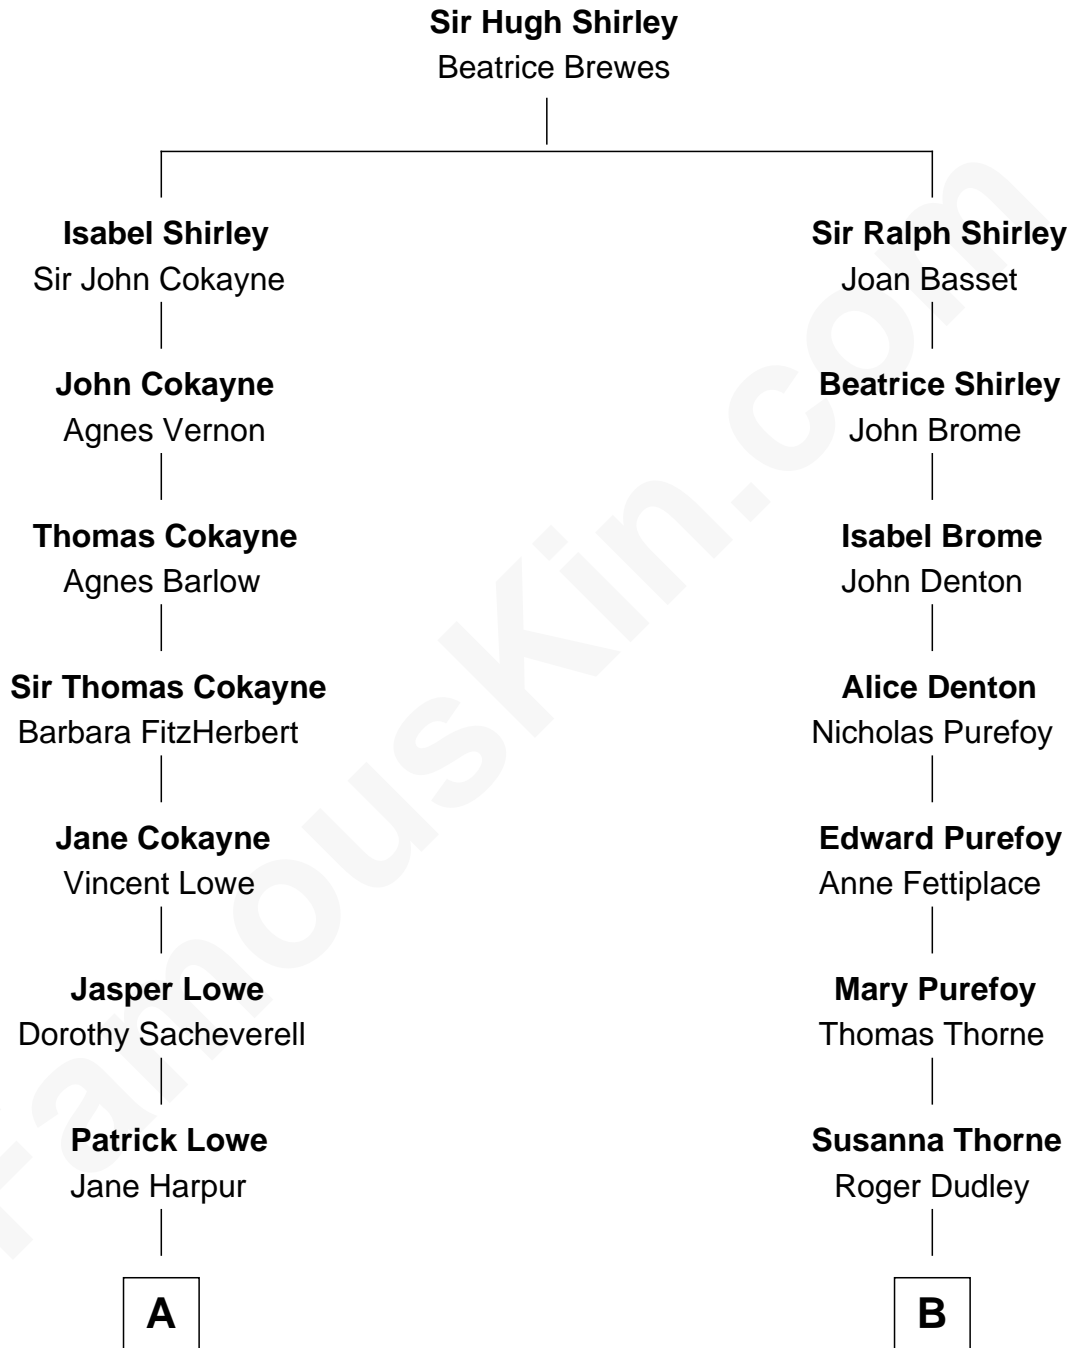

FamousKin.com

Relationship Chart of Thomas Hunt Morgan

Nobel Prize Winner in Physiology or Medicine

12th cousin 5 times removed of

John Langdon

Signer of the U.S. Constitution

A

Isabel Lowe
Sir John Zouche

Elizabeth Zouche
Col. Devereux Wolseley

Anne Wolseley
Rev. Thomas Knipe

Anne Knipe
Michael Arnold

Alicia Arnold
John Ross

Ann Arnold Ross
Frances Key

John Ross Key
Anne Phebe Penn Dagworthy Charlton

Francis Scott Key
Mary Tayloe Lloyd