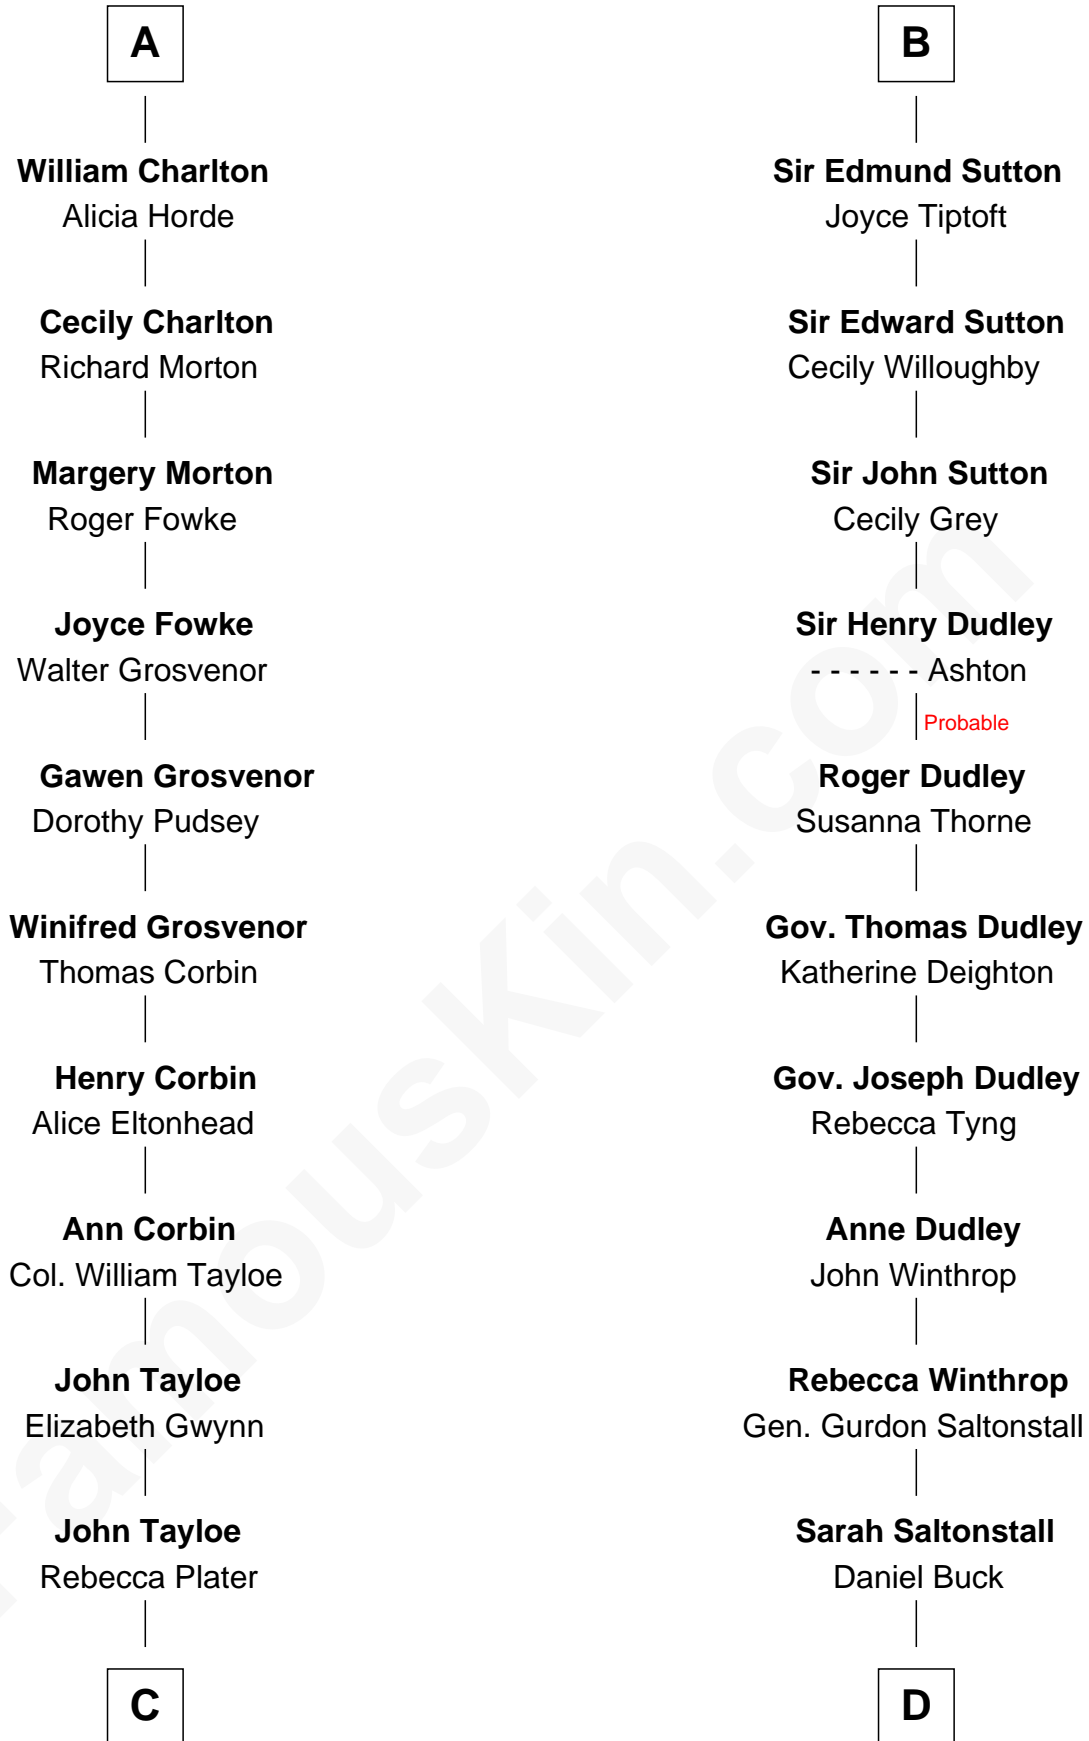

FamousKin.com

Relationship Chart of

Thomas Hunt Morgan

Nobel Prize Winner in Physiology or Medicine

21st cousin of

Louis Auchincloss

Author

C

Elizabeth Tayloe
Col. Edward Lloyd

Mary Tayloe Lloyd
Francis Scott Key

Elizabeth Phoebe Key
Charles Howard

Ellen Key Howard
Charlton Hunt Morgan

Thomas Hunt Morgan
Nobel Prize Winner

D

Gurdon Buck
Susannah Mainwaring

Elizabeth Buck
John Auchincloss

John Winthrop Auchincloss
Joanna Hone Russell

Joseph Howland Auchincloss
Priscilla Dixon Stanton

Louis Auchincloss
Author

FamousKin.com