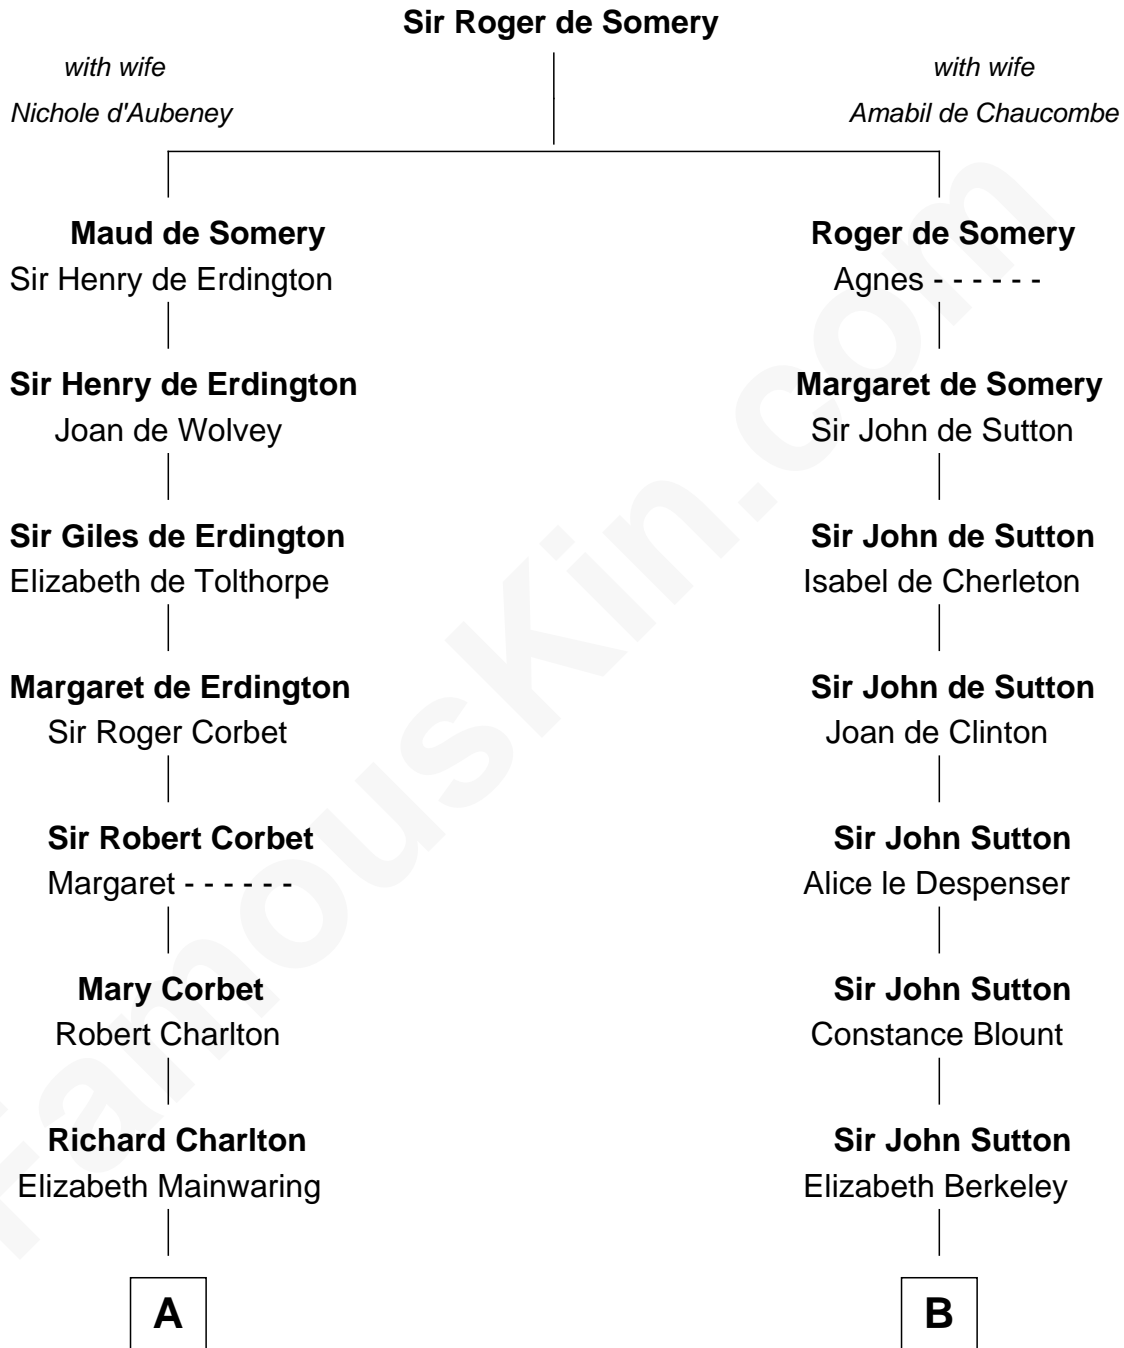

FamousKin.com

Relationship Chart of

Thomas Hunt Morgan

Nobel Prize Winner in Physiology or Medicine

21st cousin of

Louis Auchincloss

Author

C

Elizabeth Tayloe
Col. Edward Lloyd

Mary Tayloe Lloyd
Francis Scott Key

Elizabeth Phoebe Key
Charles Howard

Ellen Key Howard
Charlton Hunt Morgan

Thomas Hunt Morgan
Nobel Prize Winner

D

Gurdon Buck
Susannah Mainwaring