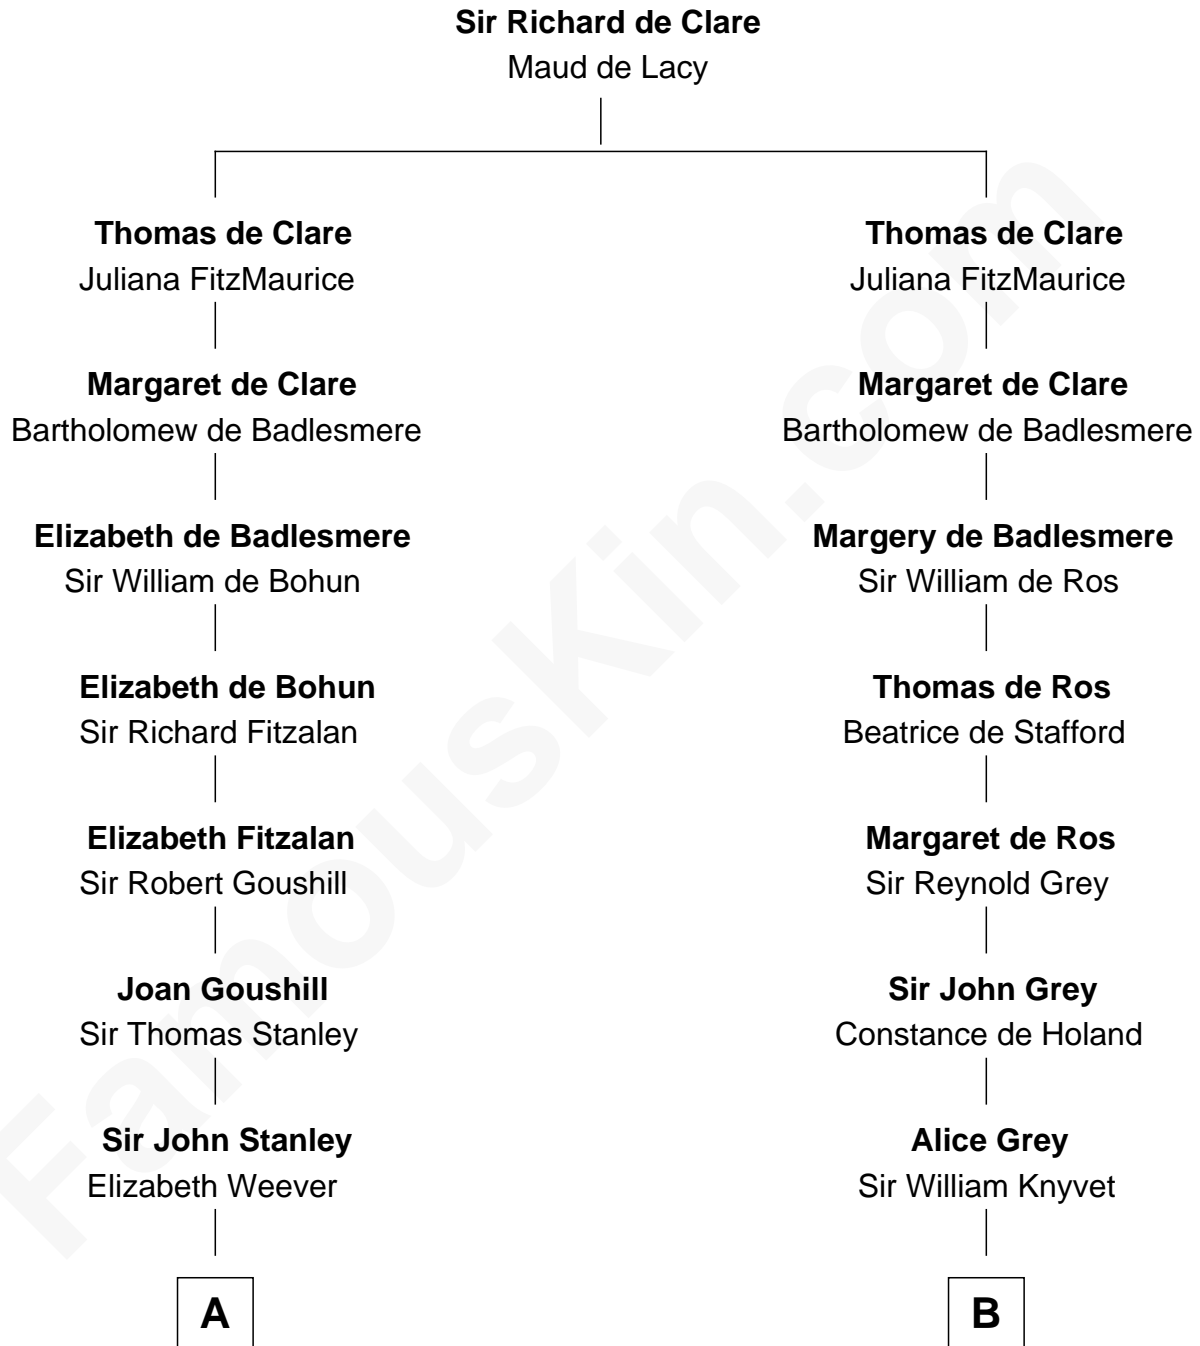

FamousKin.com

Relationship Chart of Thomas Hunt Morgan

Nobel Prize Winner in Physiology or Medicine

20th cousin 1 time removed of

Louis Auchincloss

Author

C

Mary Tayloe Lloyd

Francis Scott Key

Elizabeth Phoebe Key

Charles Howard

Ellen Key Howard

Charlton Hunt Morgan

Thomas Hunt Morgan

Nobel Prize Winner

D

Gurdon Buck

Susannah Mainwaring

Elizabeth Buck

John Auchincloss

John Winthrop Auchincloss

Joanna Hone Russell

Joseph Howland Auchincloss

Priscilla Dixon Stanton