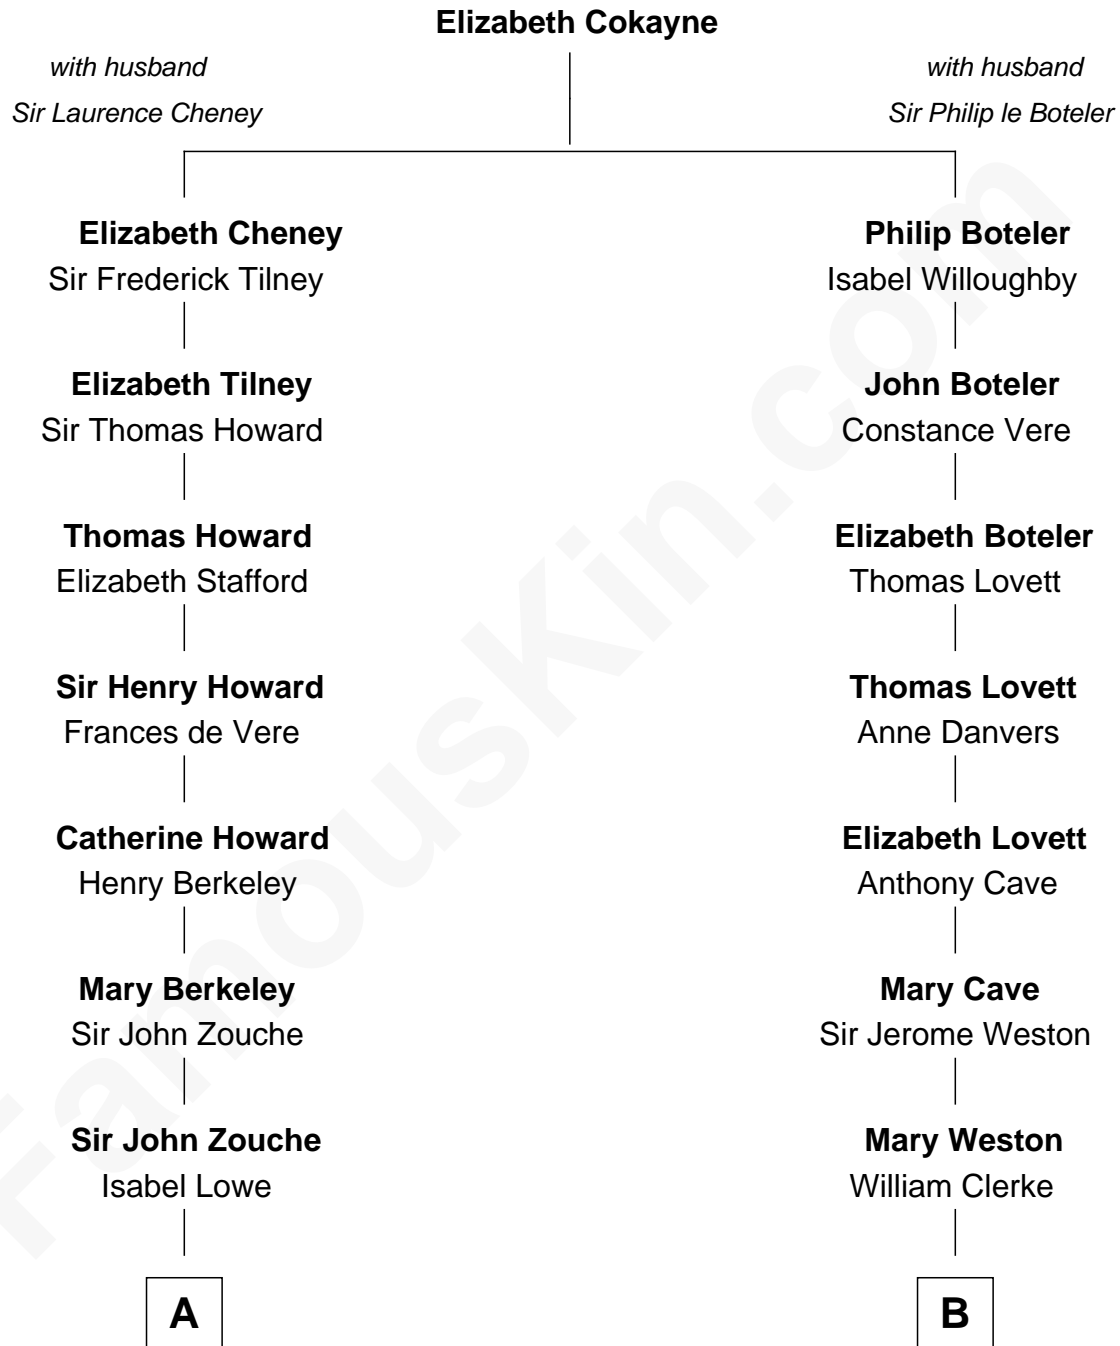

FamousKin.com

Relationship Chart of

Thomas Hunt Morgan

Nobel Prize Winner in Physiology or Medicine

14th cousin 2 times removed of

Hetty Green

"The Witch of Wall Street"

A