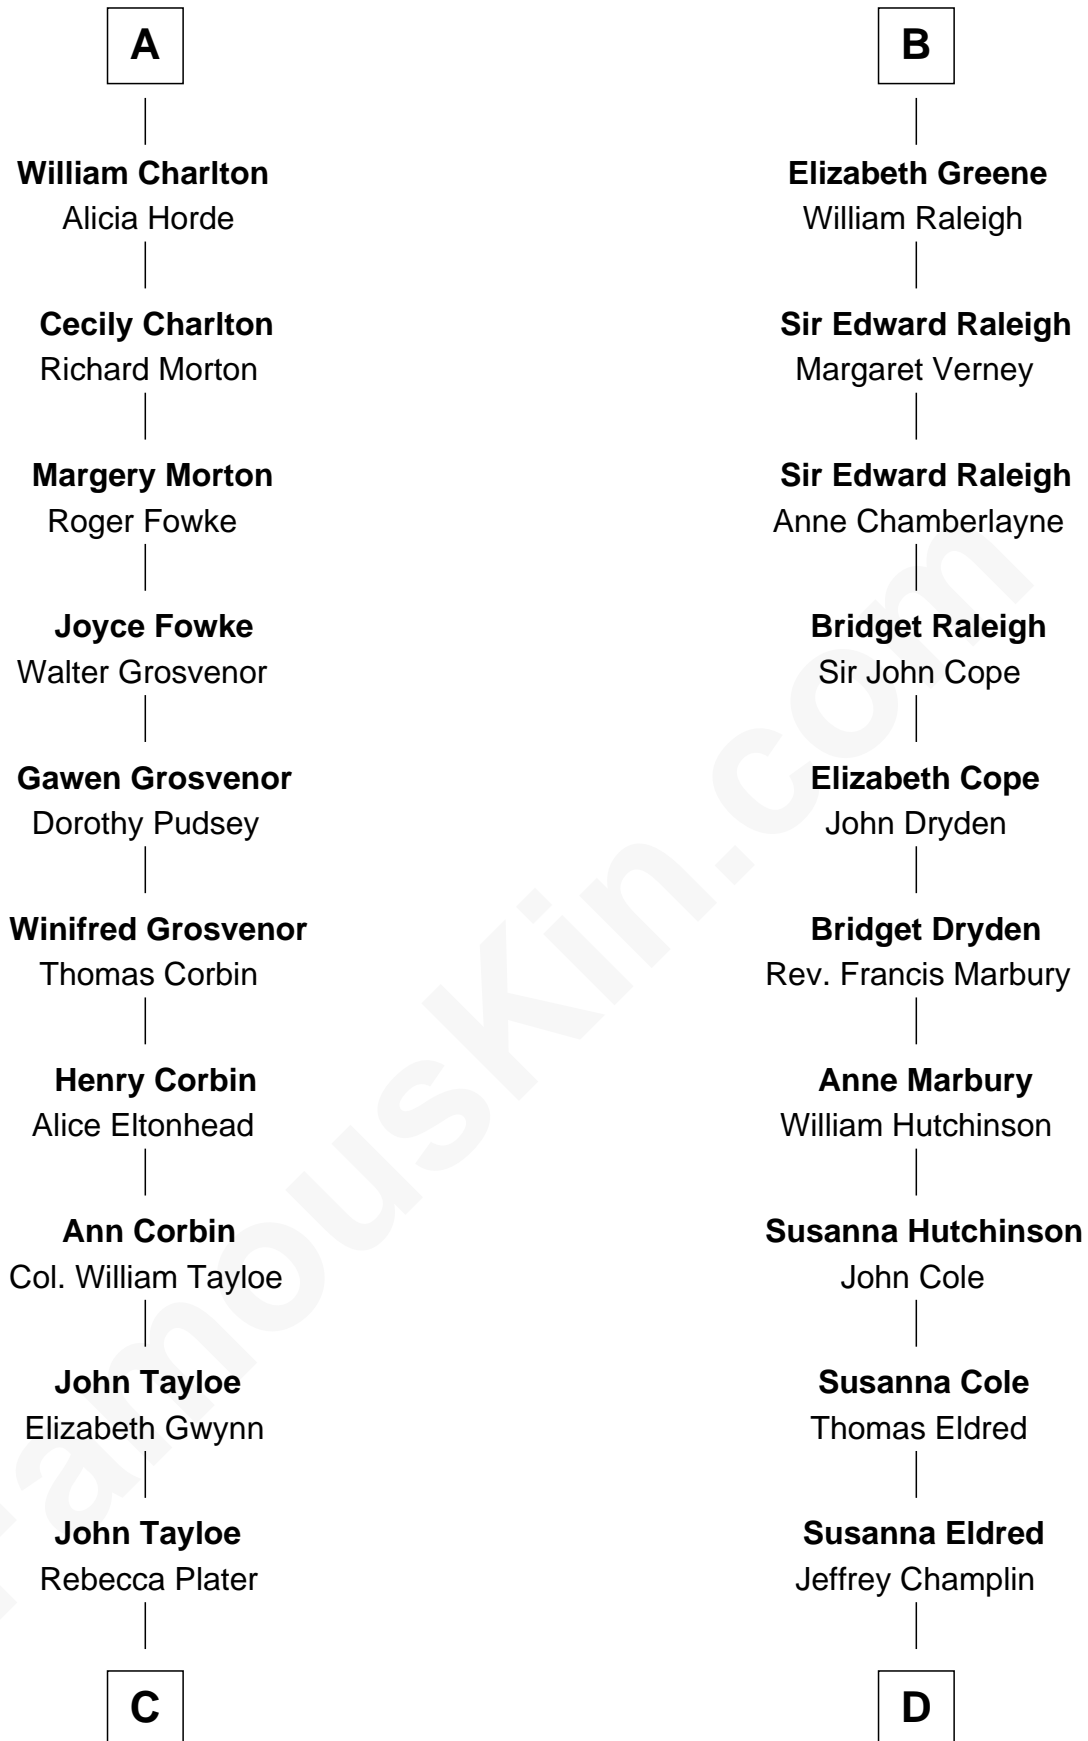

## Relationship Chart of

### Thomas Hunt Morgan

*Nobel Prize Winner in Physiology or Medicine*

21st cousin of

**Shanghai Pierce**  
*Texas Cattleman*

**Sir Roger de Somery**  
Nichole d'Aubenev

**C**

**Elizabeth Tayloe**  
Col. Edward Lloyd

**Mary Tayloe Lloyd**  
Francis Scott Key

**Elizabeth Phoebe Key**  
Charles Howard

**Ellen Key Howard**  
Charlton Hunt Morgan

**Thomas Hunt Morgan**  
*Nobel Prize Winner*

**D**

**Emlin Champlin**  
Joseph Wilbore

**Ambless Wilbore**  
Nathaniel Stoddard

**Susanna Stoddard**  
Isaac Pearce

**Jonathan D. Pearce**  
Hanna Phillips Head

**Shanghai Pierce**  
*Texas Cattleman*