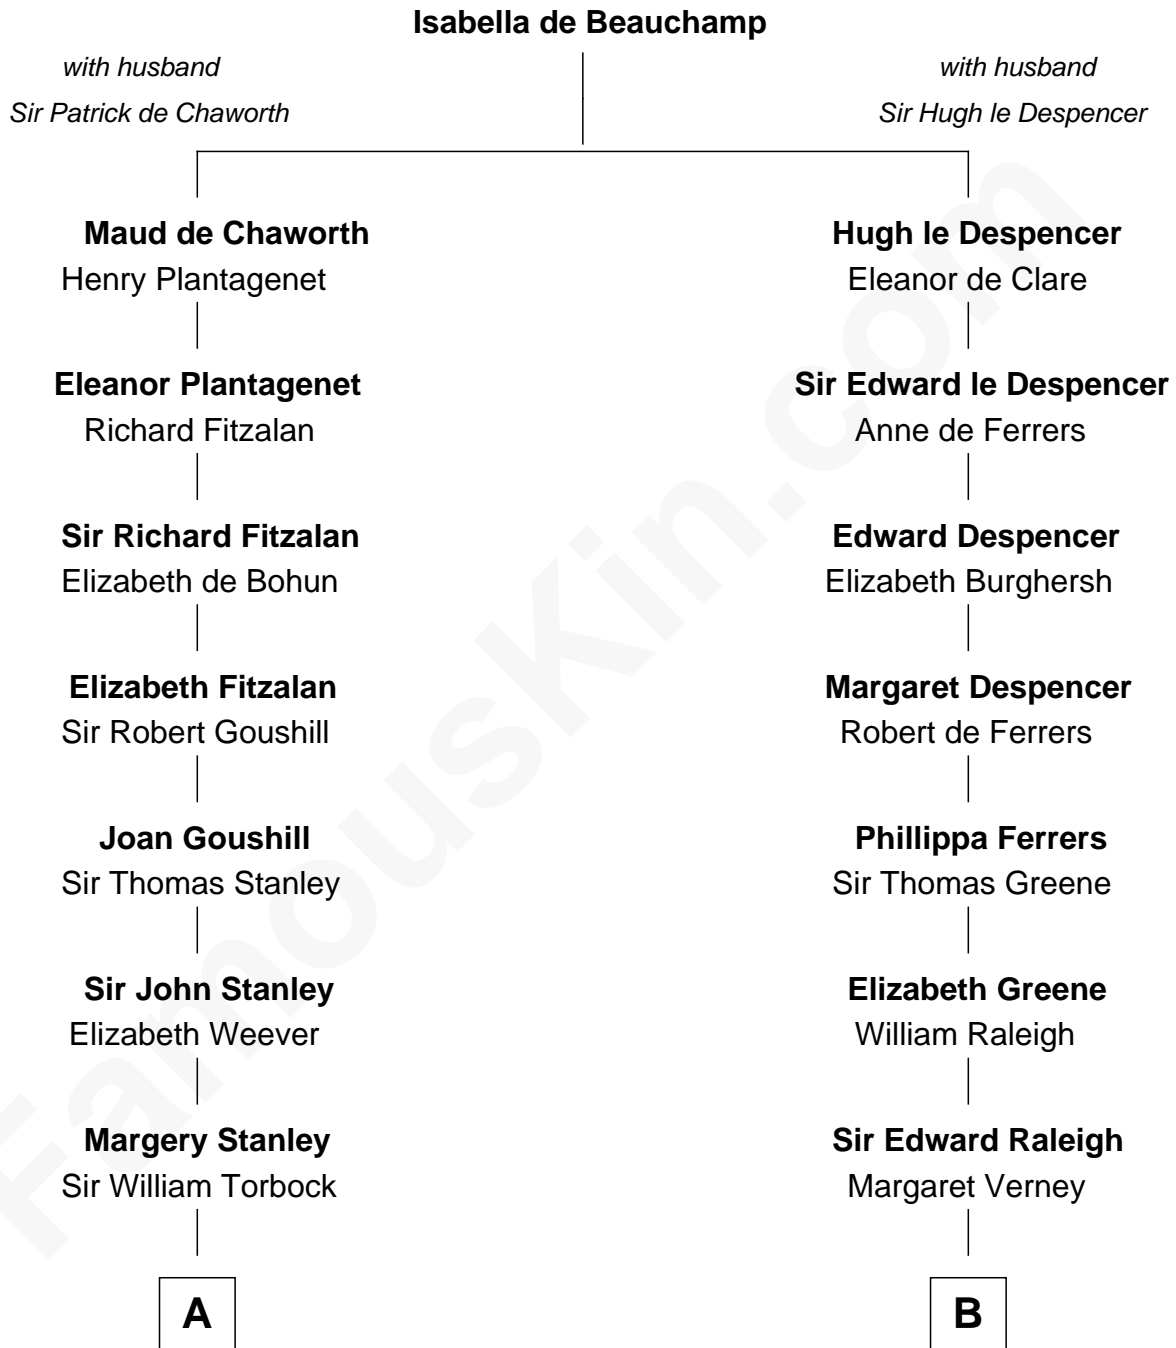

FamousKin.com

Relationship Chart of

Thomas Hunt Morgan

Nobel Prize Winner in Physiology or Medicine

19th cousin of

Shanghai Pierce
Texas Cattleman

C

Elizabeth Phoebe Key

Charles Howard

Ellen Key Howard
Charlton Hunt Morgan

Thomas Hunt Morgan
Nobel Prize Winner

D

Susanna Stoddard

Isaac Pearce

Jonathan D. Pearce
Hanna Phillips Head

Shanghai Pierce
Texas Cattleman