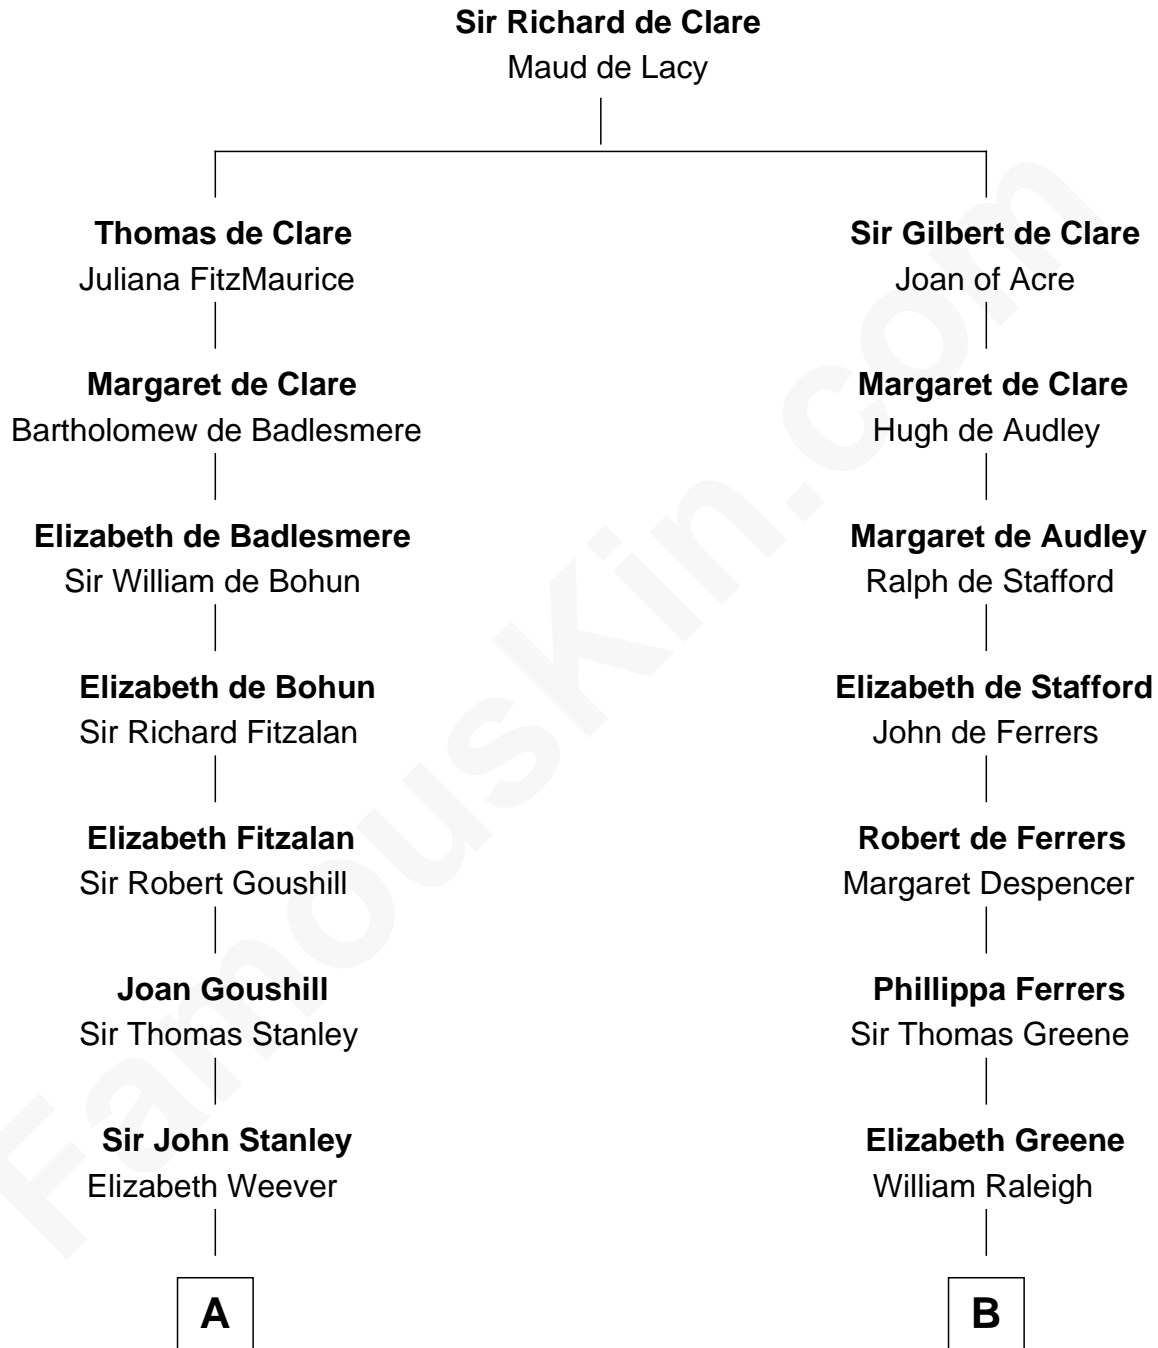

FamousKin.com

Relationship Chart of

Thomas Hunt Morgan

Nobel Prize Winner in Physiology or Medicine

20th cousin of

Shanghai Pierce
Texas Cattleman

C

Mary Tayloe Lloyd

Francis Scott Key

Elizabeth Phoebe Key

Charles Howard

Ellen Key Howard

Charlton Hunt Morgan

Thomas Hunt Morgan

Nobel Prize Winner

D

Ambless Wilbore

Nathaniel Stoddard

Susanna Stoddard

Isaac Pearce

Jonathan D. Pearce

Hanna Phillips Head

Shanghai Pierce

Texas Cattleman