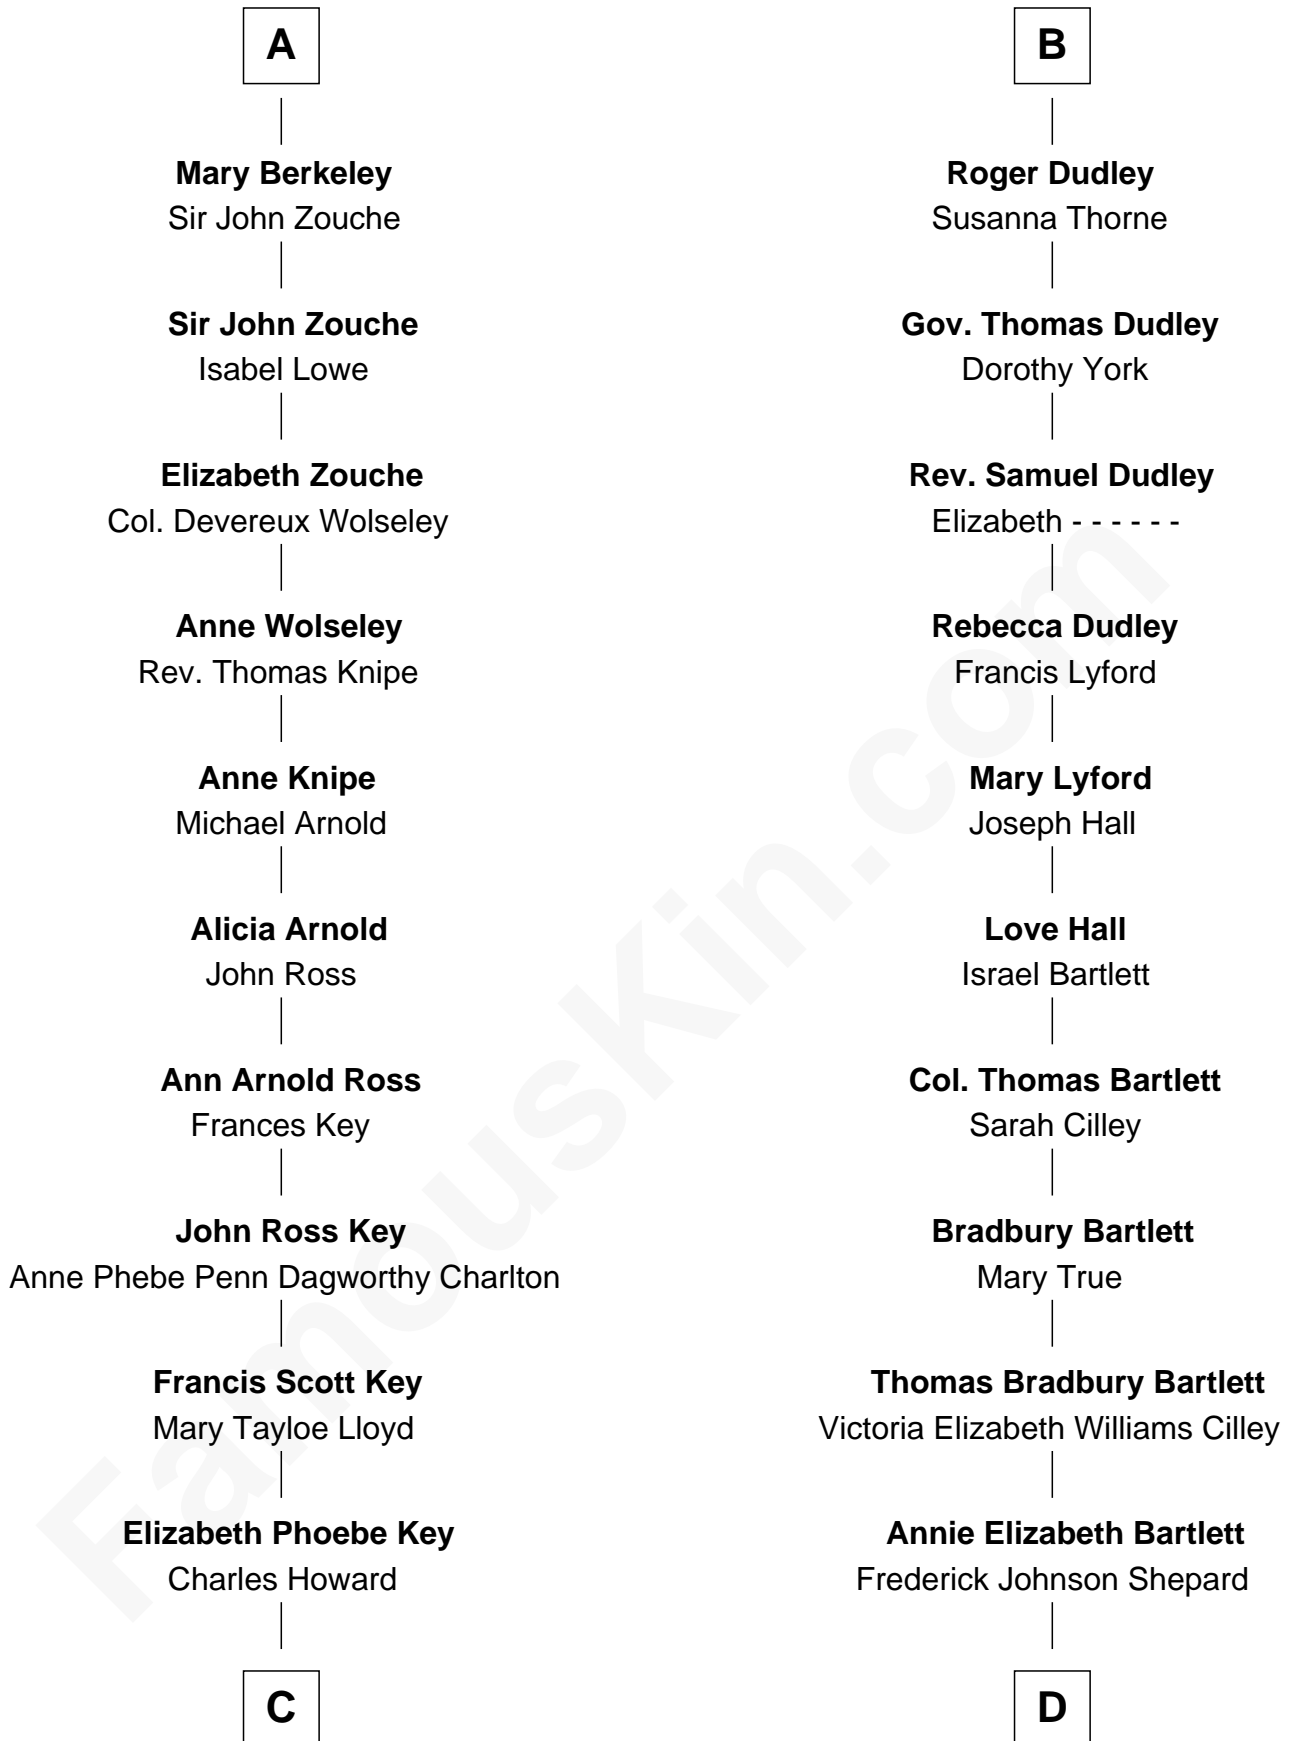

FamousKin.com

Relationship Chart of

Thomas Hunt Morgan

Nobel Prize Winner in Physiology or Medicine

18th cousin of

Alan Shepard

Mercury and Apollo Astronaut

C

Ellen Key Howard
Charlton Hunt Morgan

Thomas Hunt Morgan
Nobel Prize Winner

D

Alan Bartlett Shepard
Pauline Renza Emerson

Alan Shepard
Mercury and Apollo Astronaut

FamousKin.com