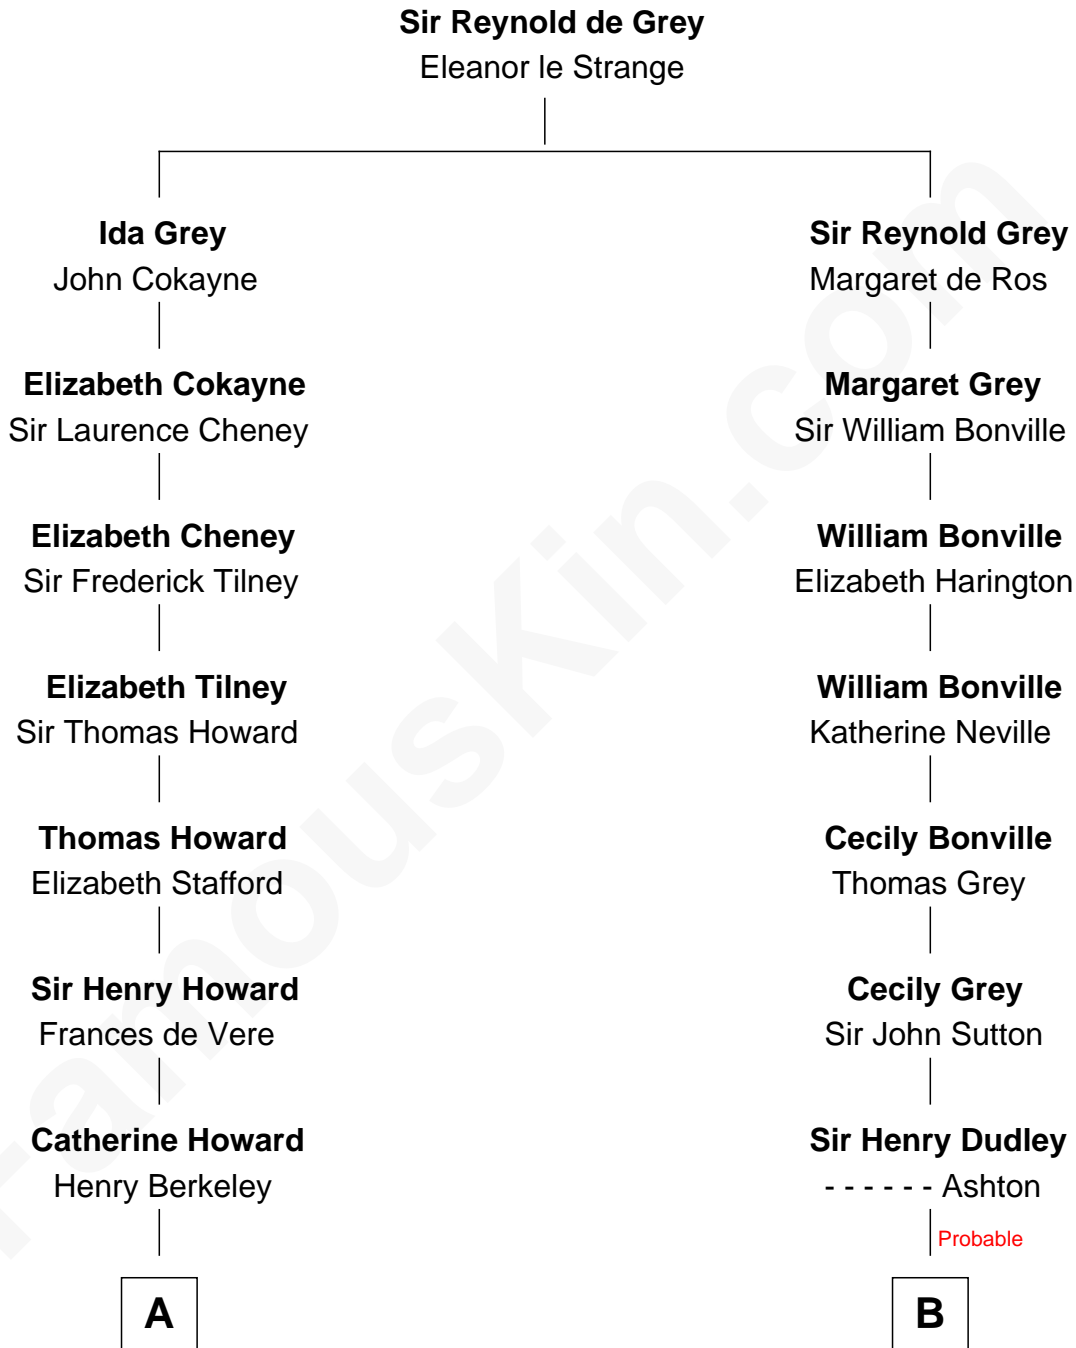

FamousKin.com

Relationship Chart of

Thomas Hunt Morgan

Nobel Prize Winner in Physiology or Medicine

18th cousin of

Alan Shepard

Mercury and Apollo Astronaut

C

Ellen Key Howard
Charlton Hunt Morgan

Thomas Hunt Morgan
Nobel Prize Winner

D

Alan Bartlett Shepard
Pauline Renza Emerson

Alan Shepard
Mercury and Apollo Astronaut

FamousKin.com