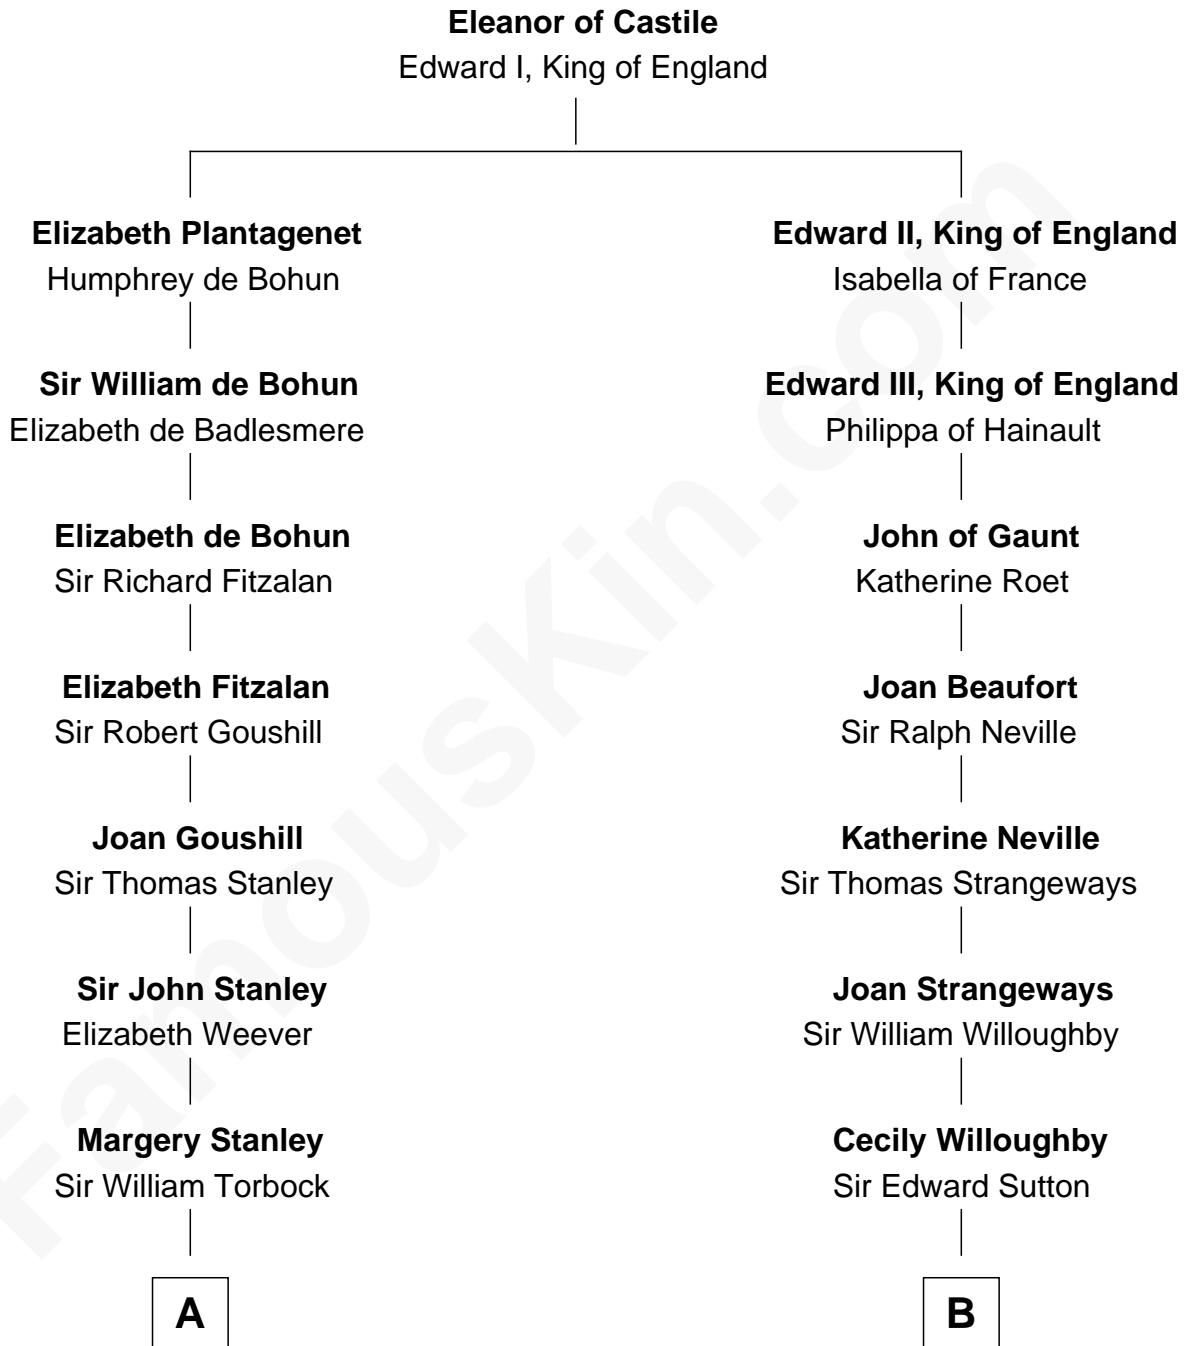

# FamousKin.com

## Relationship Chart of Thomas Hunt Morgan

*Nobel Prize Winner in Physiology or Medicine*

19th cousin 1 time removed of

**Alan Shepard**

*Mercury and Apollo Astronaut*

**C**

**Elizabeth Phoebe Key**

Charles Howard