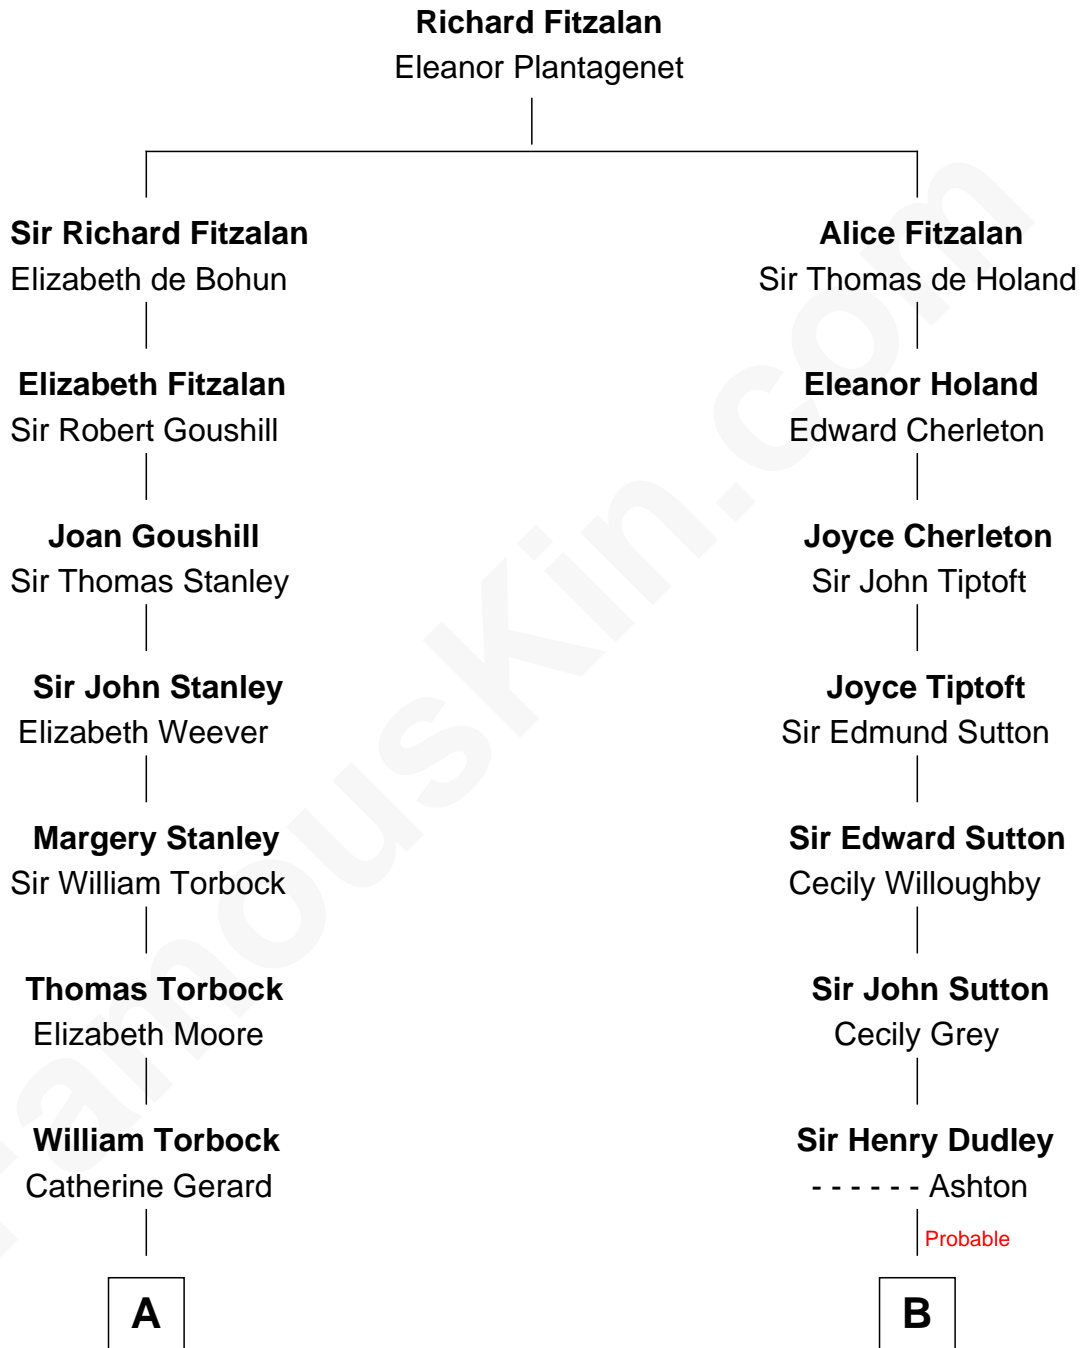

# FamousKin.com

## Relationship Chart of Thomas Hunt Morgan

*Nobel Prize Winner in Physiology or Medicine*

17th cousin 1 time removed of

**Alan Shepard**

*Mercury and Apollo Astronaut*

**C**

**Alan Bartlett Shepard**  
Pauline Renza Emerson

**Alan Shepard**  
*Mercury and Apollo Astronaut*

FamousKin.com