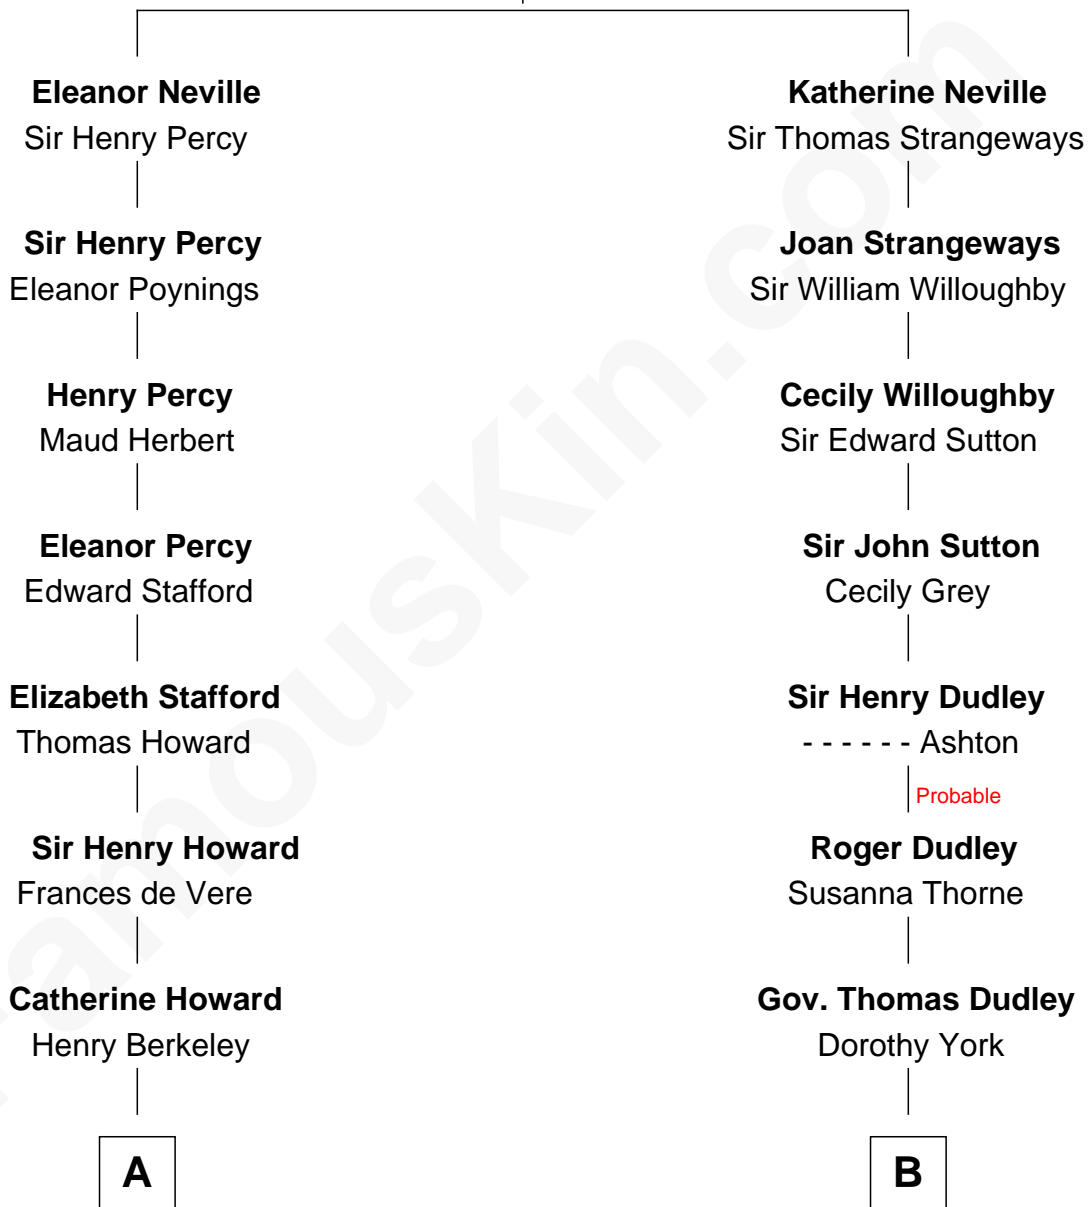

## Relationship Chart of

### Thomas Hunt Morgan

*Nobel Prize Winner in Physiology or Medicine*

16th cousin 2 times removed of

**Alan Shepard**

*Mercury and Apollo Astronaut*

**Sir Ralph Neville**

Joan Beaufort

**C**

—  
**Ellen Key Howard**  
Charlton Hunt Morgan

—  
**Thomas Hunt Morgan**  
*Nobel Prize Winner*

FamousKin.com