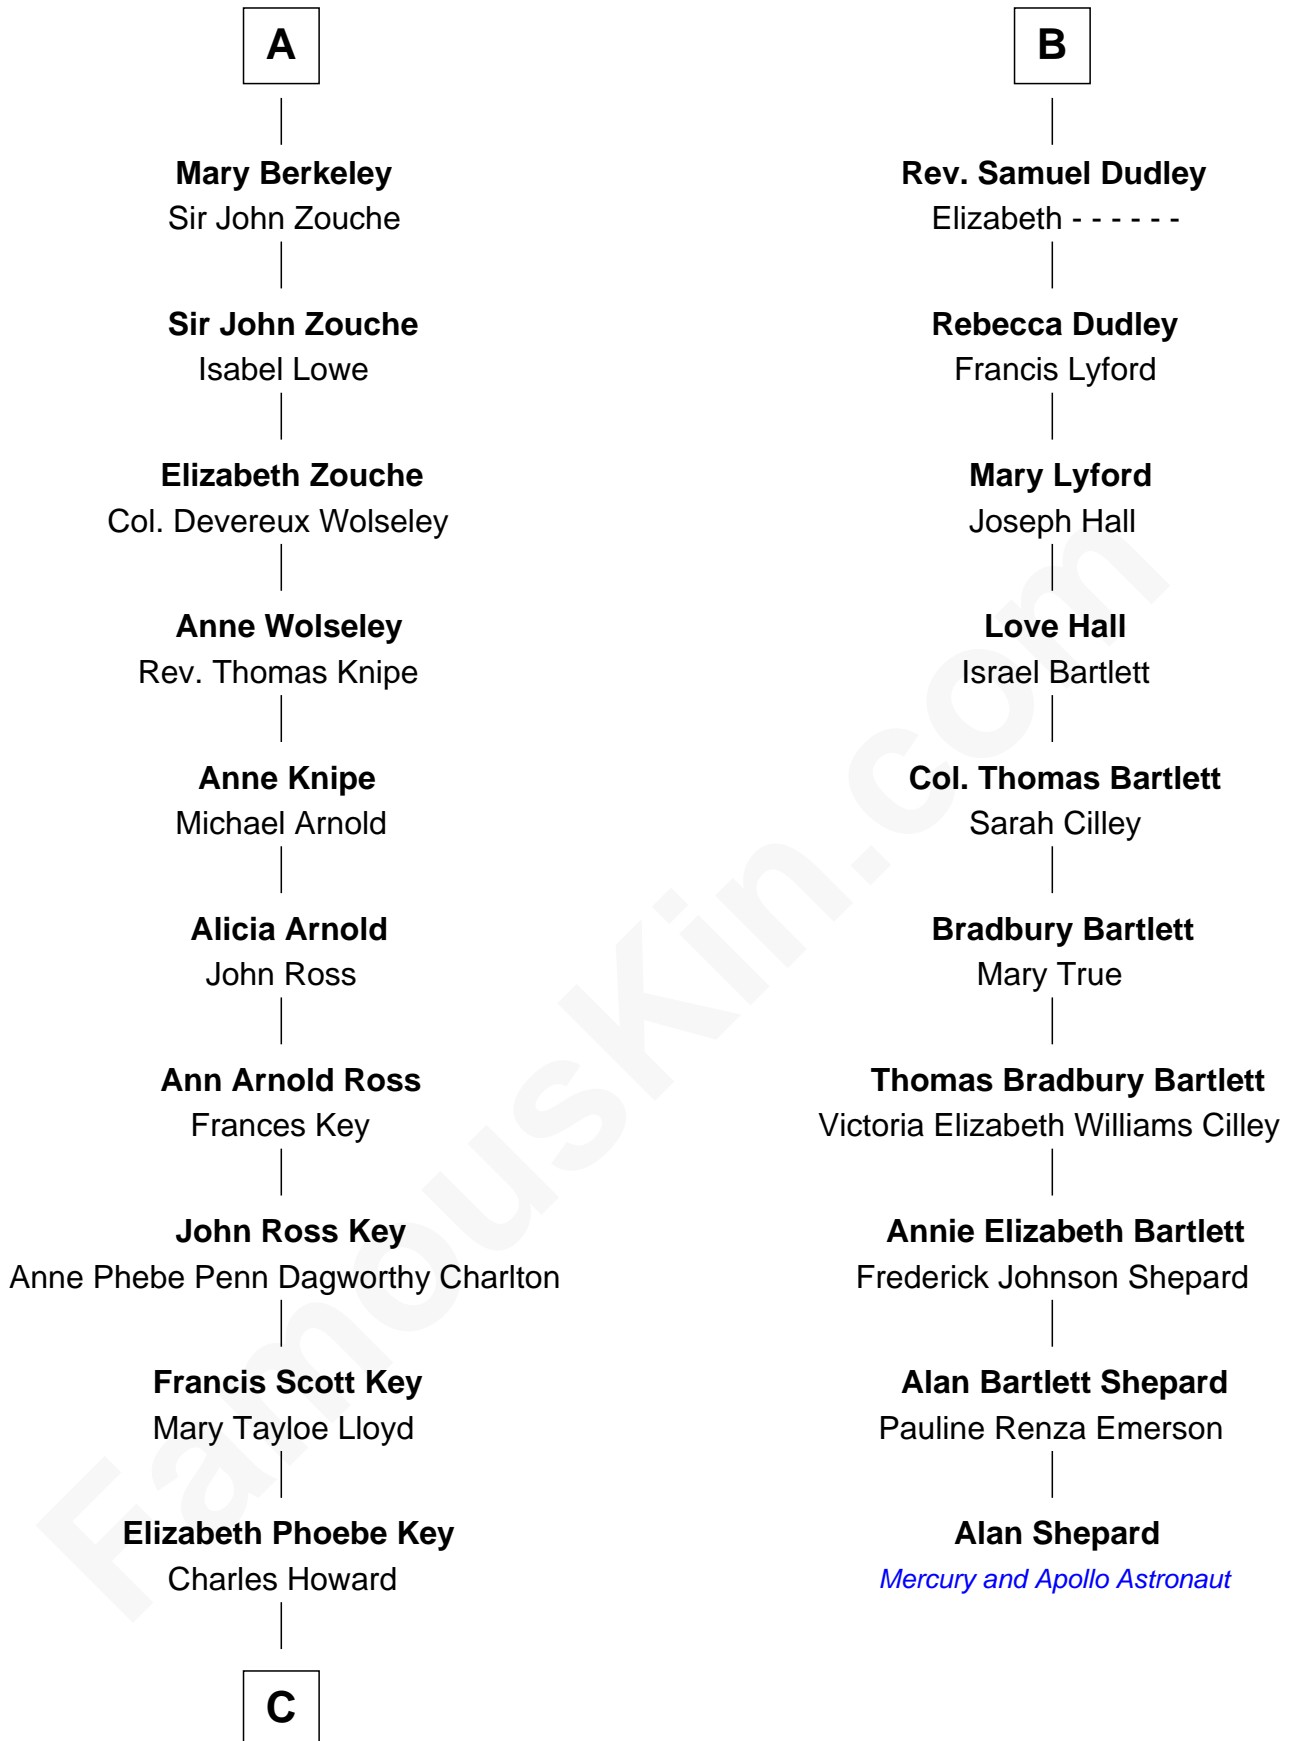

## Relationship Chart of

### Thomas Hunt Morgan

*Nobel Prize Winner in Physiology or Medicine*

16th cousin 2 times removed of

**Alan Shepard**

*Mercury and Apollo Astronaut*

**Sir Ralph Neville**

Joan Beaufort

**C**

—  
**Ellen Key Howard**  
Charlton Hunt Morgan

—  
**Thomas Hunt Morgan**  
*Nobel Prize Winner*

FamousKin.com