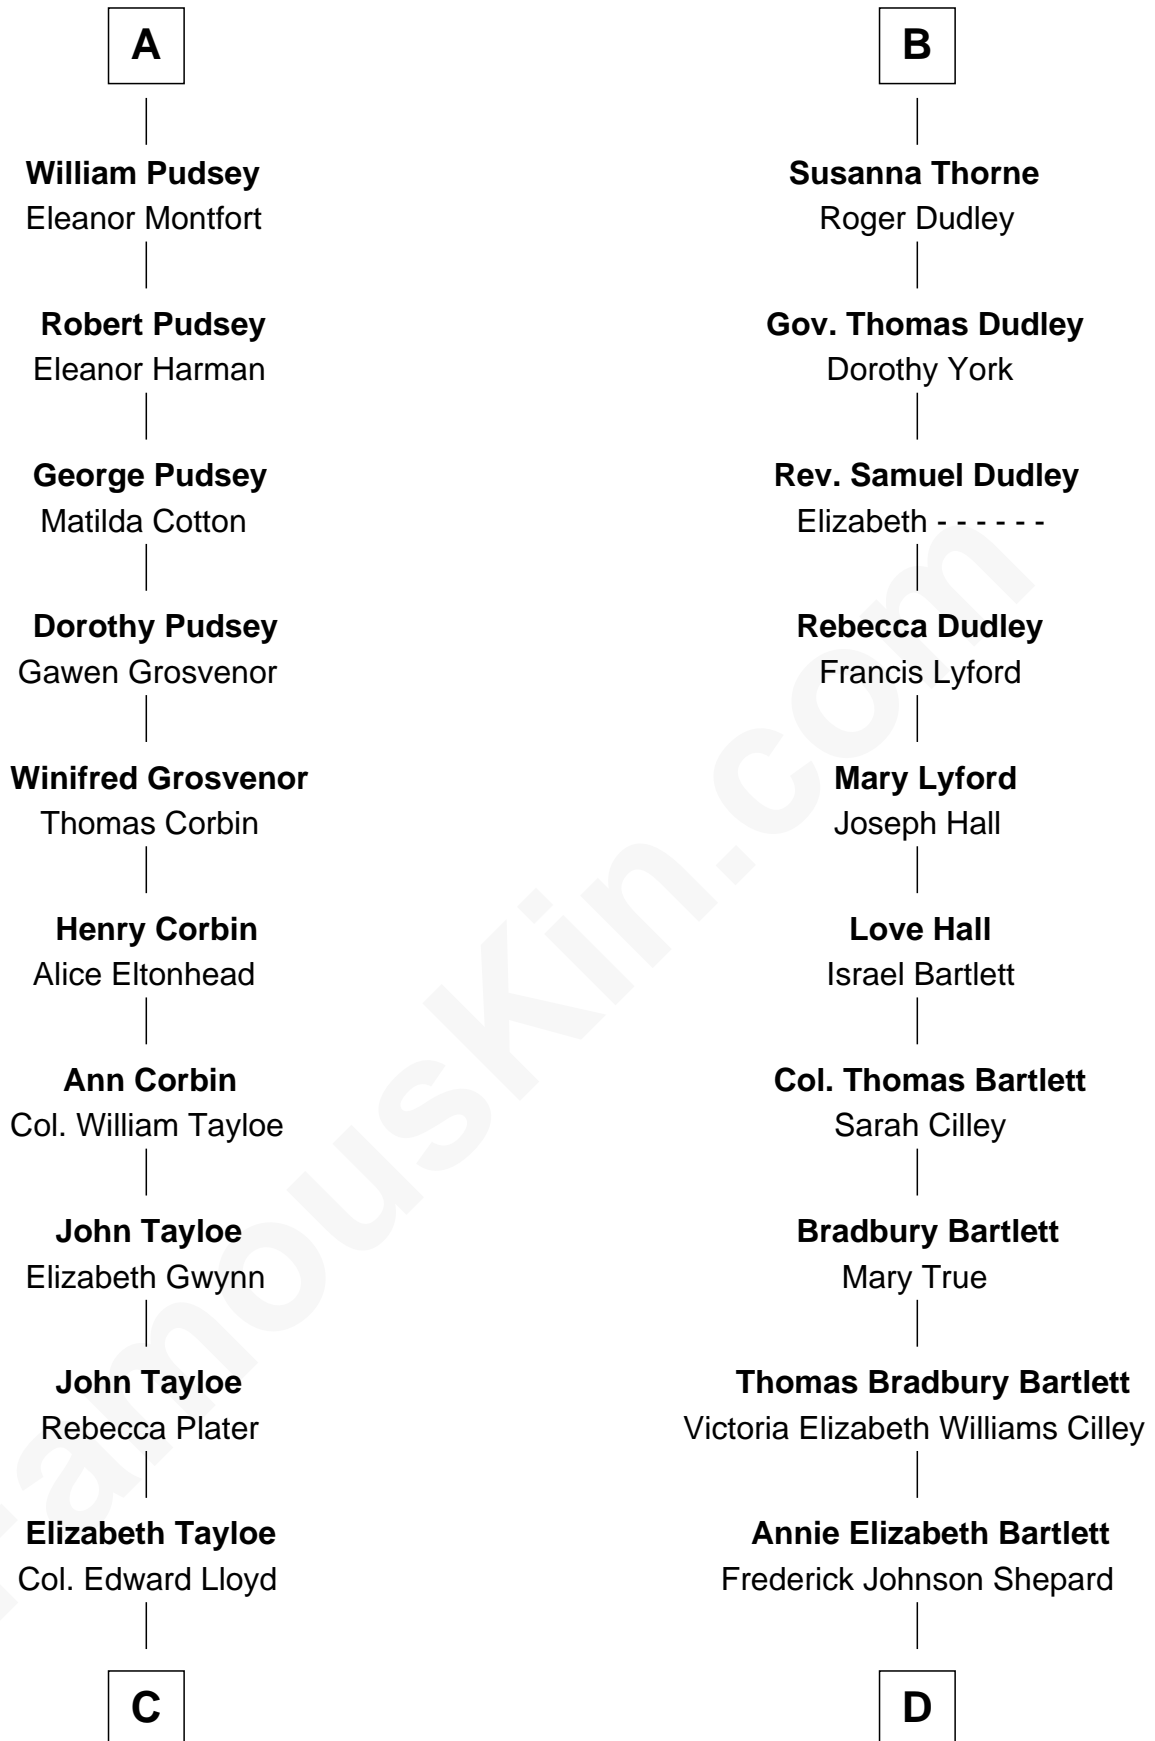

## Relationship Chart of

### Thomas Hunt Morgan

*Nobel Prize Winner in Physiology or Medicine*

18th cousin 2 times removed of

**Alan Shepard**

*Mercury and Apollo Astronaut*

**C**

**Mary Tayloe Lloyd**

Francis Scott Key

**Elizabeth Phoebe Key**

Charles Howard

**Ellen Key Howard**

Charlton Hunt Morgan

**Thomas Hunt Morgan**

*Nobel Prize Winner*

**D**

**Alan Bartlett Shepard**

Pauline Renza Emerson

**Alan Shepard**

*Mercury and Apollo Astronaut*

FamousKin.com