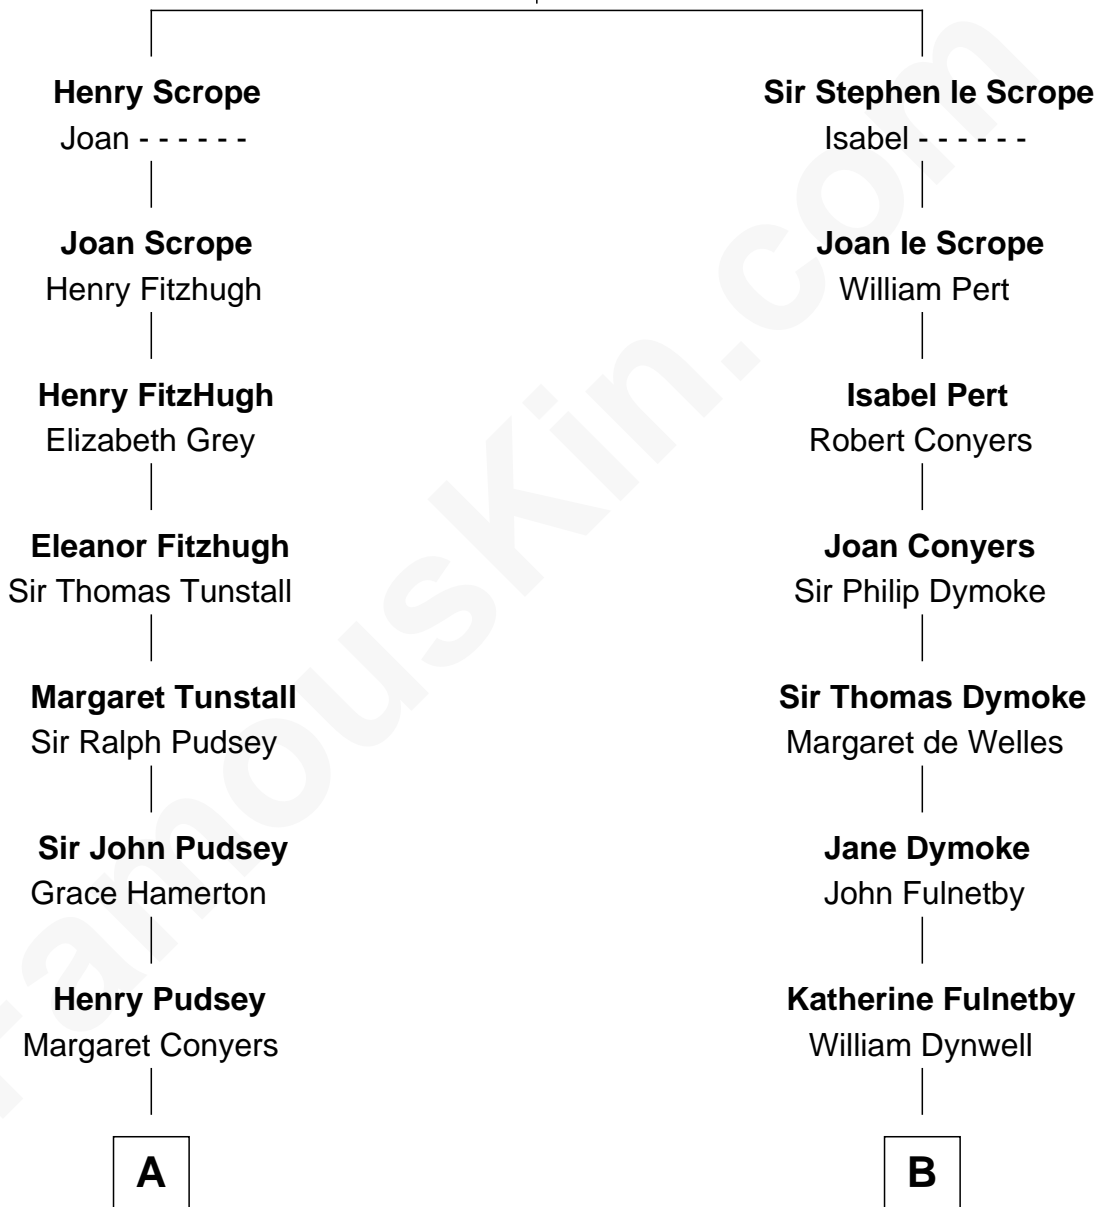

FamousKin.com

Relationship Chart of

Thomas Hunt Morgan

Nobel Prize Winner in Physiology or Medicine

20th cousin 1 time removed of

Alan Shepard

Mercury and Apollo Astronaut

Sir Geoffrey le Scrope

Ivetta de Ros

C

Elizabeth Tayloe
Col. Edward Lloyd

Mary Tayloe Lloyd
Francis Scott Key

Elizabeth Phoebe Key
Charles Howard

Ellen Key Howard
Charlton Hunt Morgan

Thomas Hunt Morgan
Nobel Prize Winner

D

Thomas Bradbury Bartlett
Victoria Elizabeth Williams Cilley

Annie Elizabeth Bartlett
Frederick Johnson Shepard

Alan Bartlett Shepard
Pauline Renza Emerson

Alan Shepard
Mercury and Apollo Astronaut