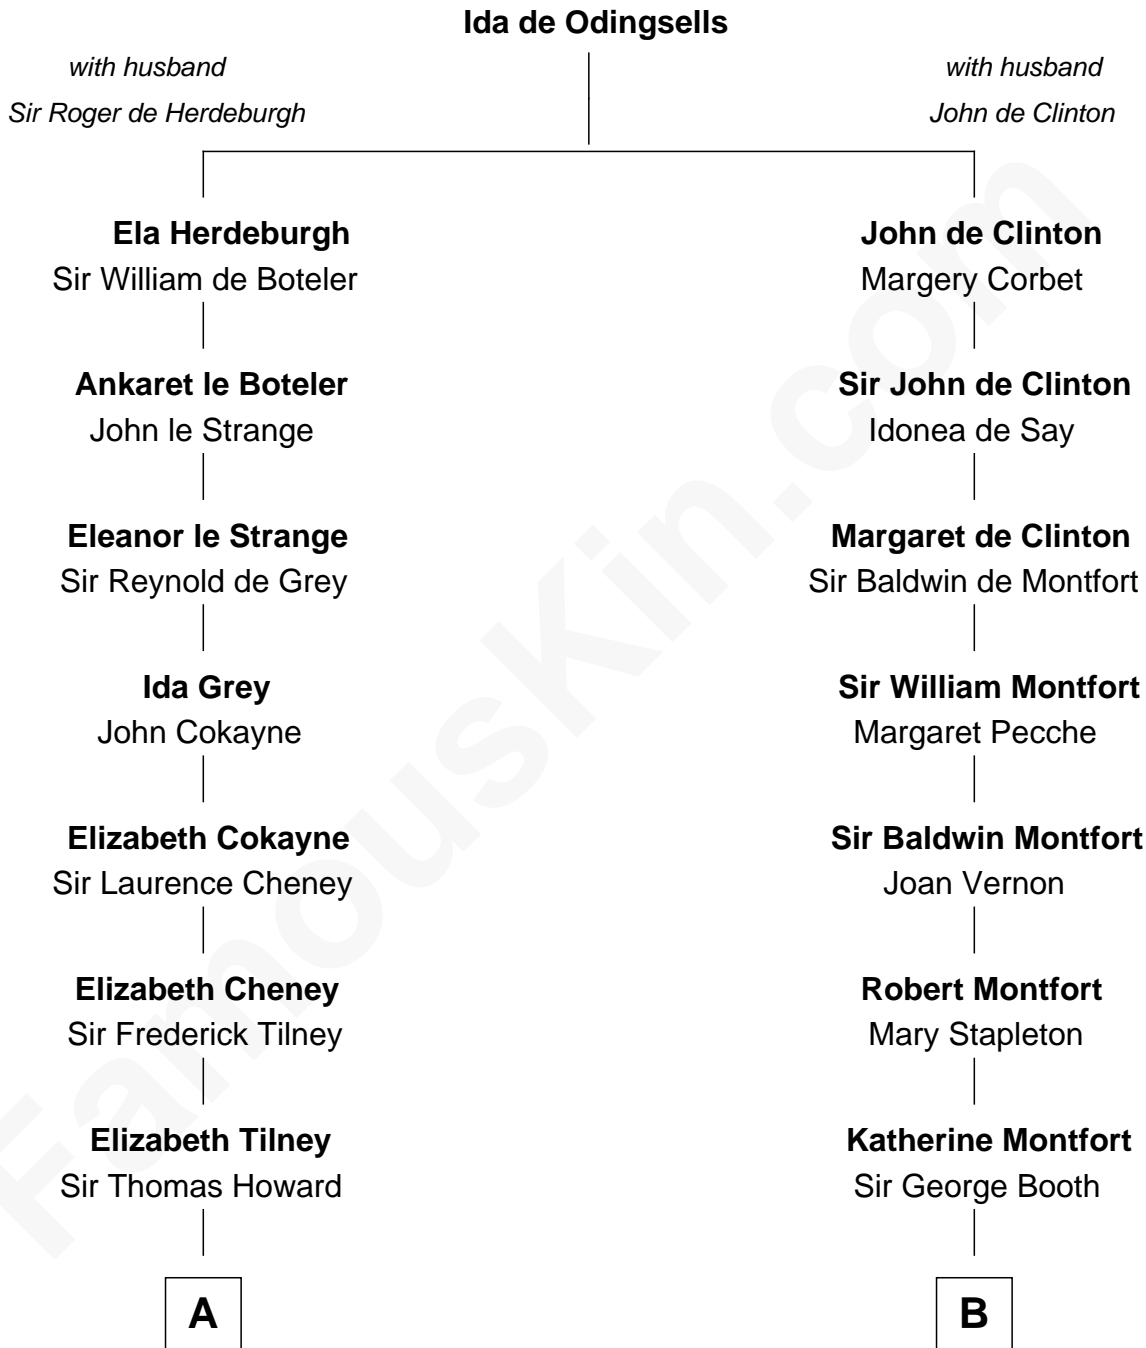

FamousKin.com

Relationship Chart of

Thomas Hunt Morgan

Nobel Prize Winner in Physiology or Medicine

21st cousin of

Christian Herter

59th Governor of Massachusetts

C

John Ross Key

Anne Phebe Penn Dagworthy Charlton

Francis Scott Key

Mary Tayloe Lloyd

Elizabeth Phoebe Key

Charles Howard

Ellen Key Howard

Charlton Hunt Morgan

Thomas Hunt Morgan

Nobel Prize Winner

D

Sarah Fiske

Erastus Miles

Archibald Miles

Mary Treese

Mary Miles