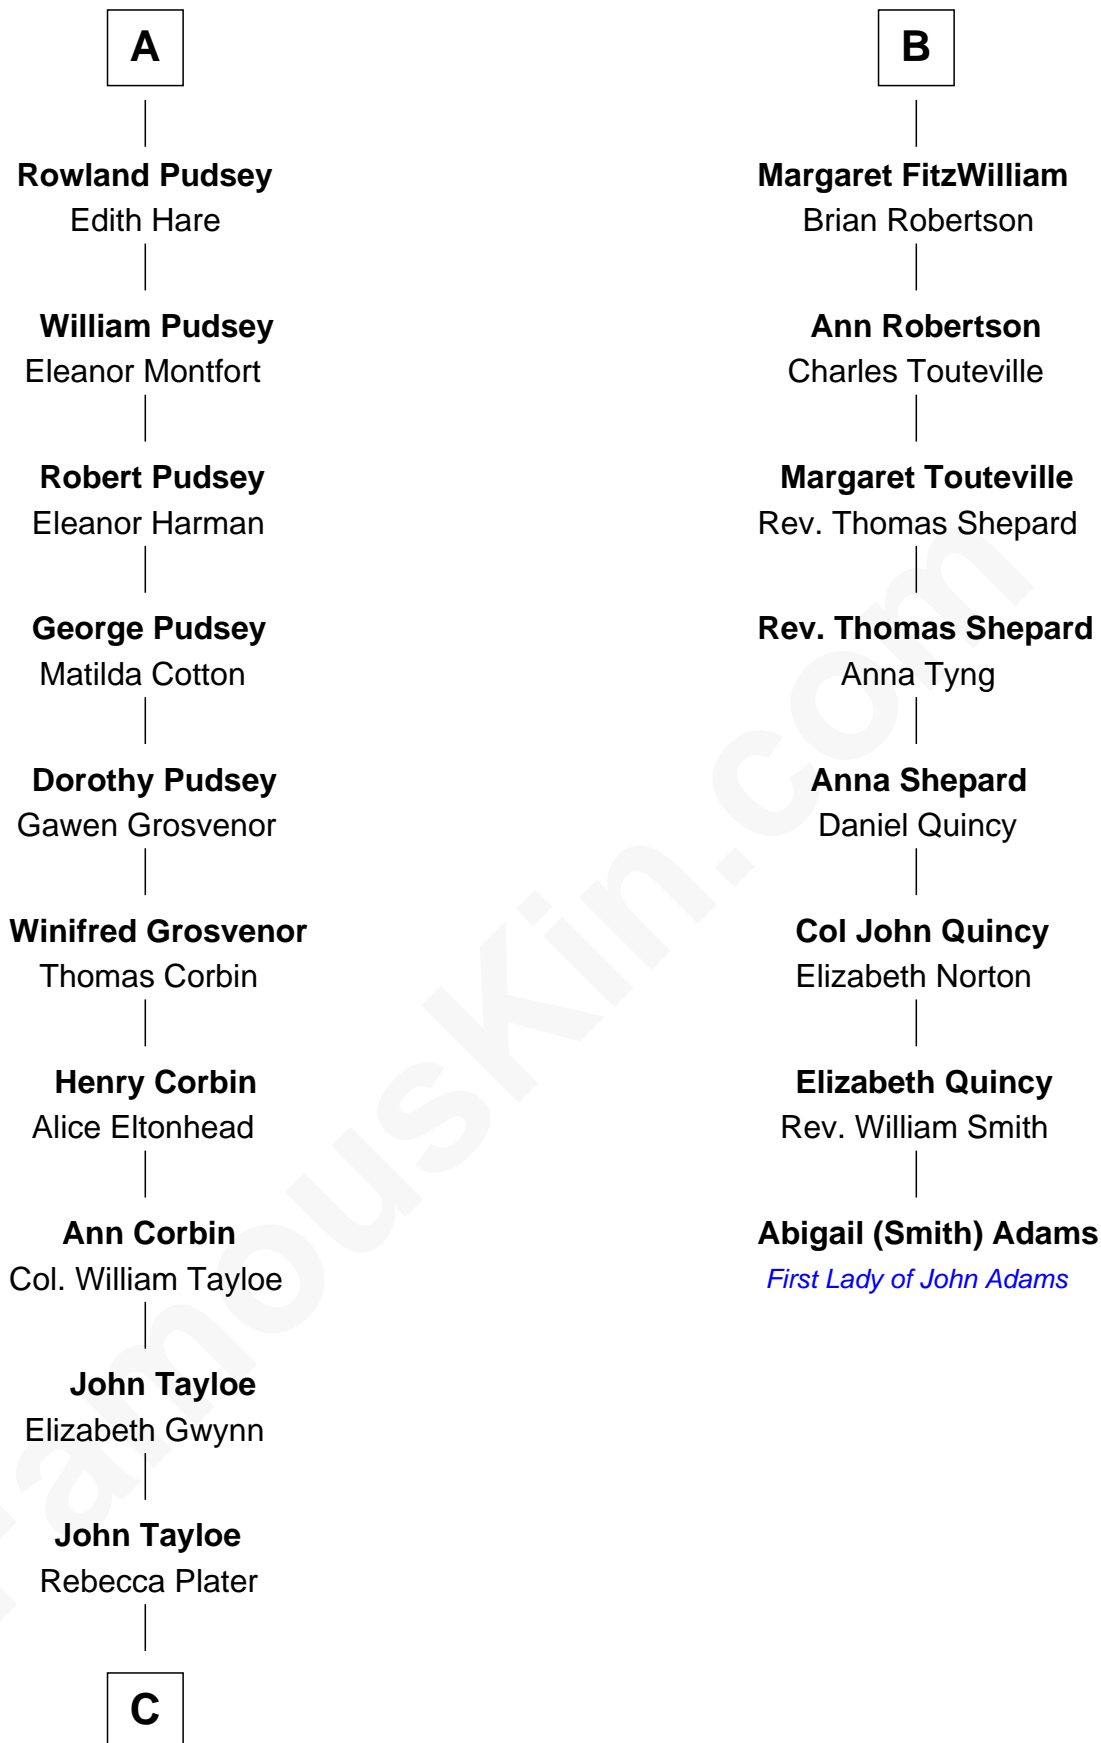

## Relationship Chart of

### Thomas Hunt Morgan

*Nobel Prize Winner in Physiology or Medicine*

14th cousin 7 times removed of

### Abigail (Smith) Adams

*First Lady of President John Adams*

**Sir John Marmion**

Maud de Furnival

**C**

**Elizabeth Tayloe**  
Col. Edward Lloyd

**Mary Tayloe Lloyd**  
Francis Scott Key

**Elizabeth Phoebe Key**  
Charles Howard

**Ellen Key Howard**  
Charlton Hunt Morgan

**Thomas Hunt Morgan**  
*Nobel Prize Winner*

FamousKin.com