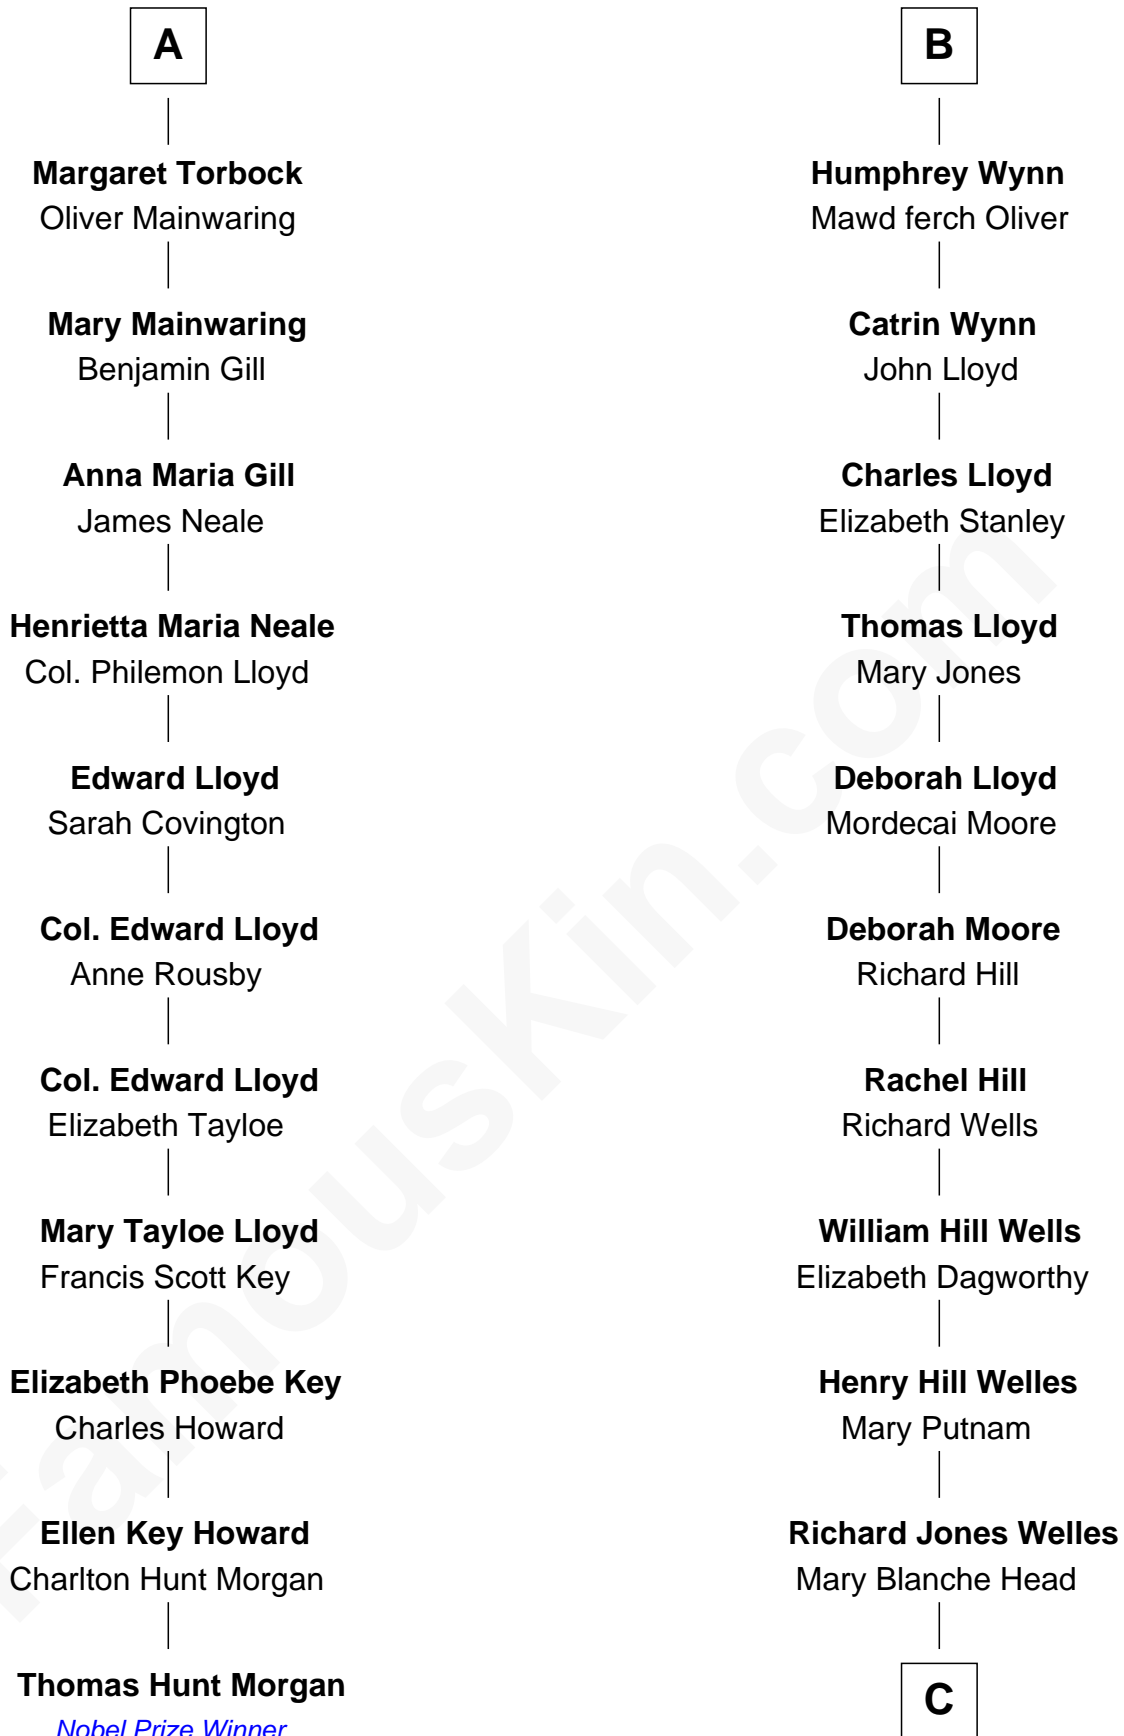

FamousKin.com

Relationship Chart of

Thomas Hunt Morgan

Nobel Prize Winner in Physiology or Medicine

17th cousin 1 time removed of

Orson Welles

Radio, Stage, and Movie Actor

C